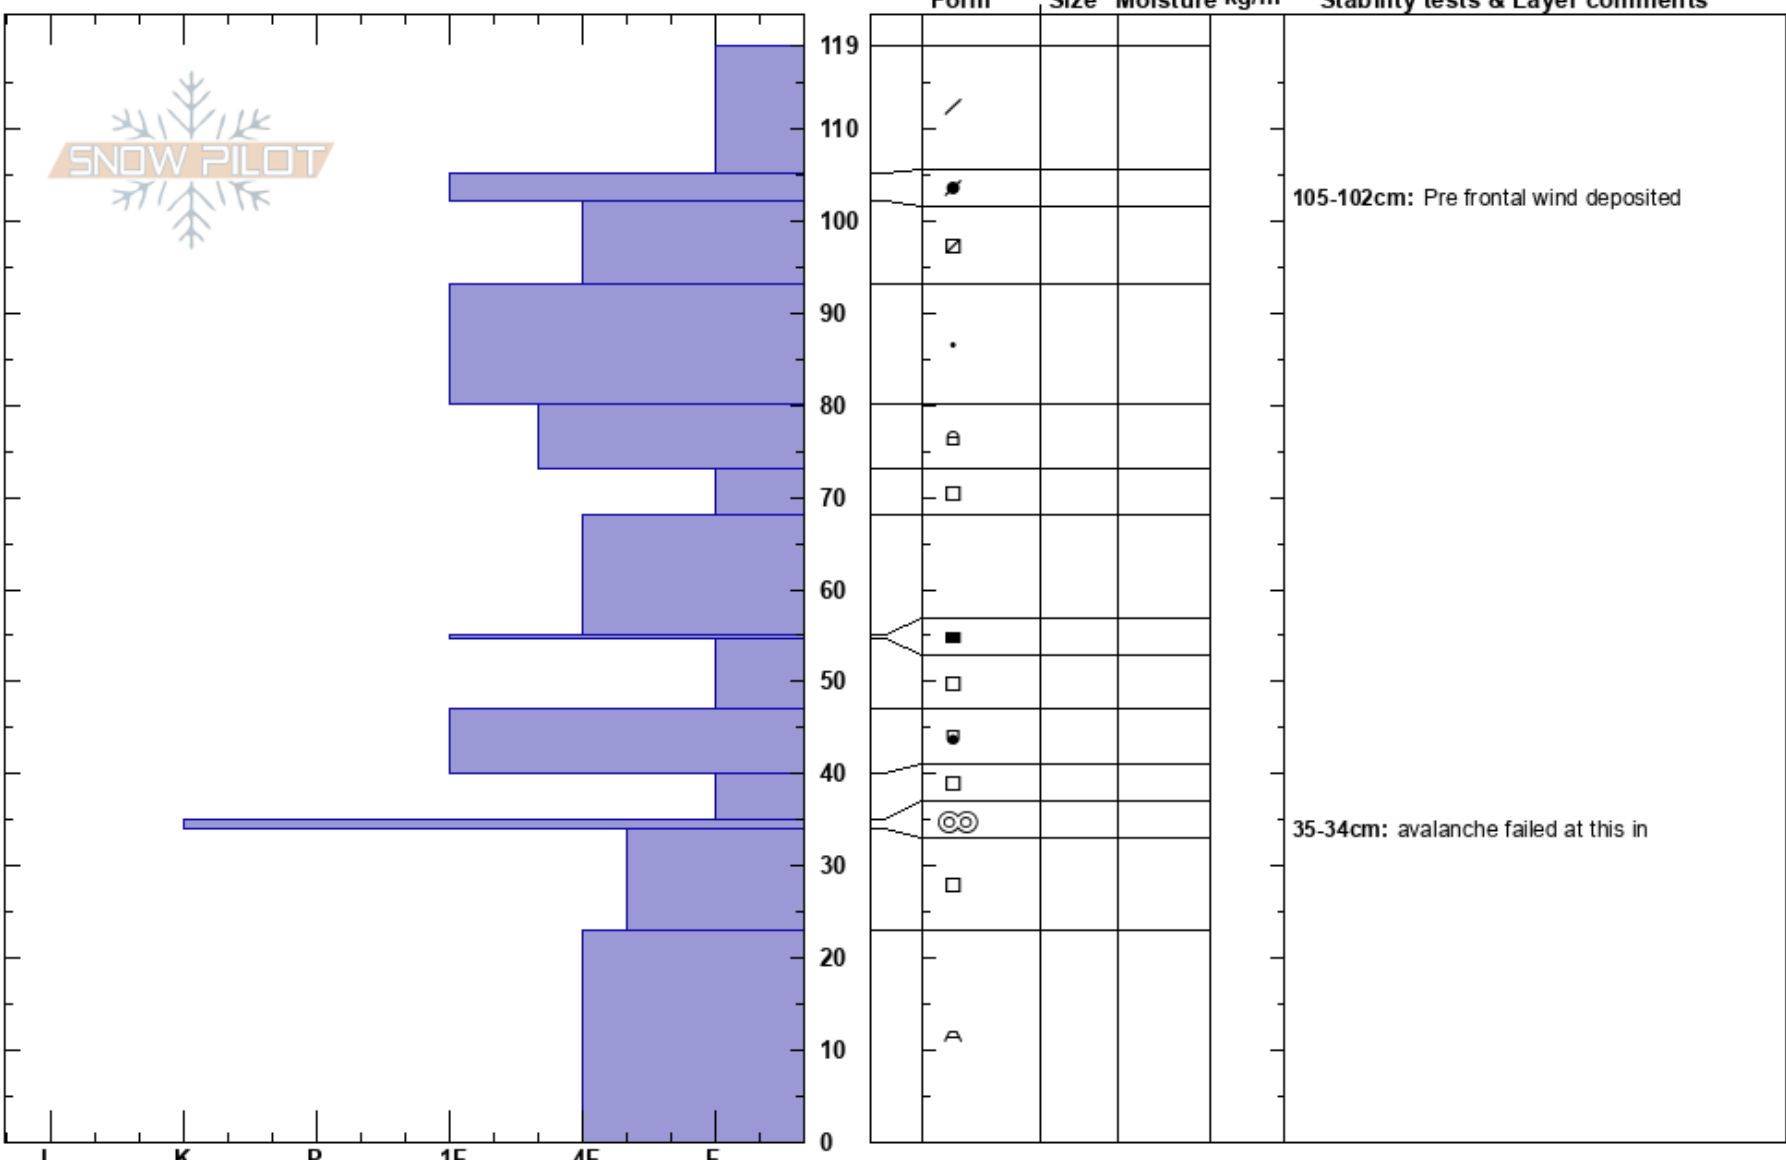

Humpy Peak Avalanche
 Uinta Range
 UT
Elevation: 10500 ft
Aspect: NE
Specifics: Snowmobile tracks on slope

Ted Scroggin
 03/08/2018 - 1:00pm
Co-ord: 40.87101N, -110.98749W
Slope Angle: 36°
Wind Loading: previous

Stability: Fair
Air Temperature:
Sky Cover: CLR
Precipitation: NO
Wind: SW Moderate

HS: 119
Layer Notes:
 105-102cm: Pre frontal wind deposited
 35-34cm: avalanche failed at this in

Notes: This is a crown profile of a snowmobile triggered slide on March 7, 2018. The slide was triggered mid-slope likely from a shallow location and took out nearly the entire seasons snow pack.