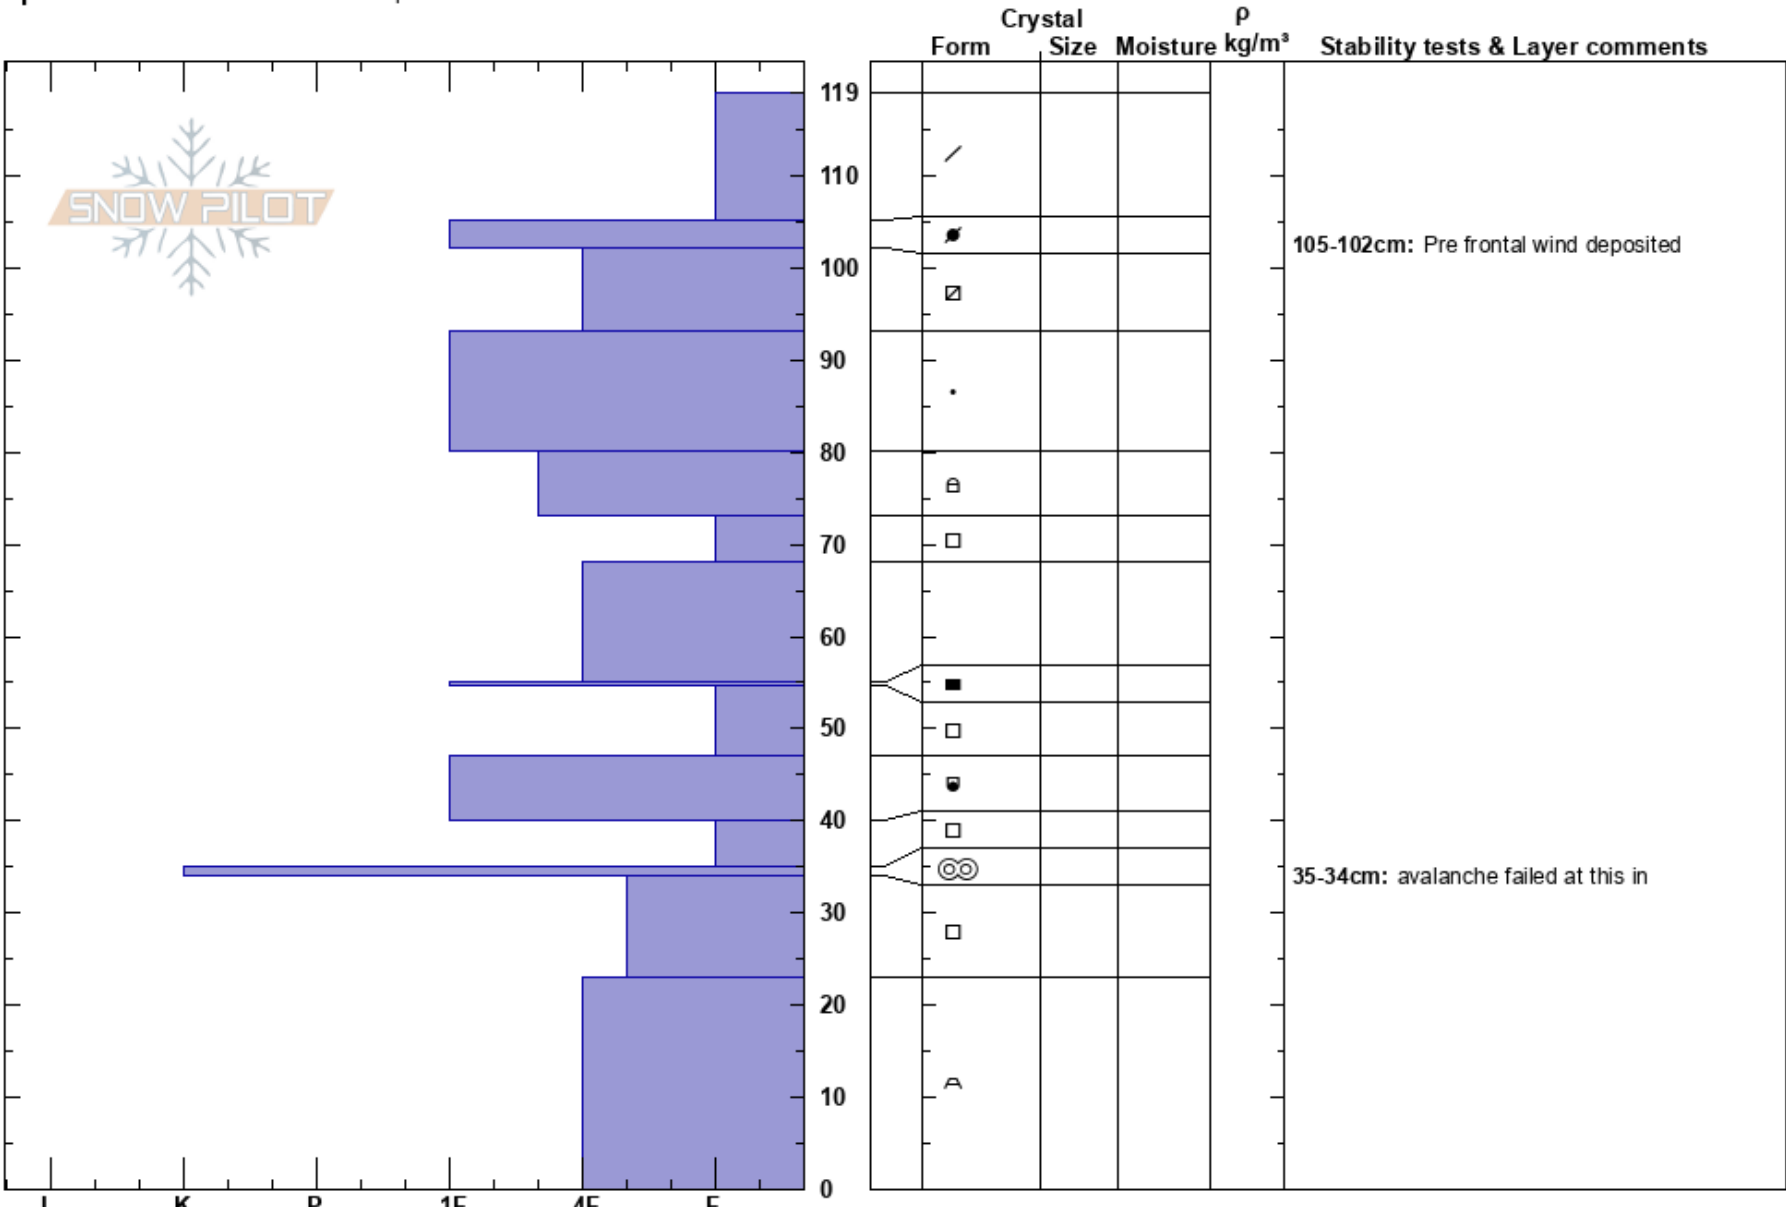

Humpy Peak Avalanche  
 Uinta Range  
 UT  
**Elevation:** 10500 ft  
**Aspect:** NE  
**Specifics:** Snowmobile tracks on slope

Ted Scroggin  
 03/08/2018 - 1:00pm  
**Co-ord:** 40.87101N, -110.98749W  
**Slope Angle:** 36°  
**Wind Loading:** previous

**Stability:** Fair  
**Air Temperature:**  
**Sky Cover:** CLR  
**Precipitation:** NO  
**Wind:** SW Moderate

**HS:** 119  
**Layer Notes:**  
 105-102cm: Pre frontal wind deposited  
 35-34cm: avalanche failed at this in

**Notes:** This is a crown profile of a snowmobile triggered slide on March 7, 2018. The slide was triggered mid-slope likely from a shallow location and took out nearly the entire seasons snow pack.