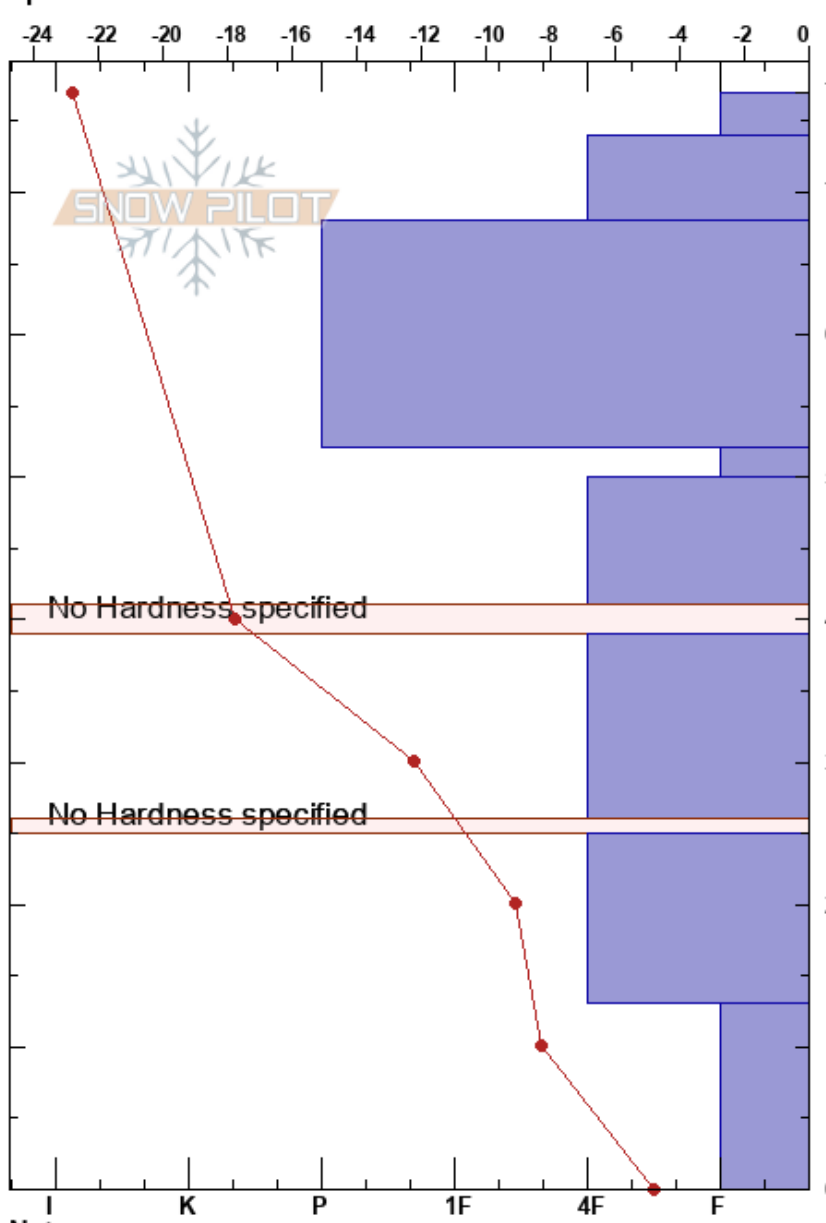

Nuolja, test finlavpro2  
 Abisko  
 Sweden  
 Elevation: 650 m  
 Aspect: E  
 Specifics:

Pertti Vanninen  
 08/03/2018 - 14:55  
 Co-ord: 68.35312N, 18.75640E  
 Slope Angle:  
 Wind Loading:

Stability:  
 Air Temperature: -17.4°C PF: 35  
 Sky Cover: FEW  
 Precipitation: NO  
 Wind: NW Calm

Layer Notes:

Form	Crystal		$\rho$ kg/m <sup>3</sup>	Stability tests & Layer comments
	Size	Moisture		
+	1			
/ (O)	1-2			
□	1			← CTV, SC @68cm ← ECTN13 @68cm
○	2-3			
□	2-3			
■	20-30			
□	1-2			
■				
□	2			
^	3			