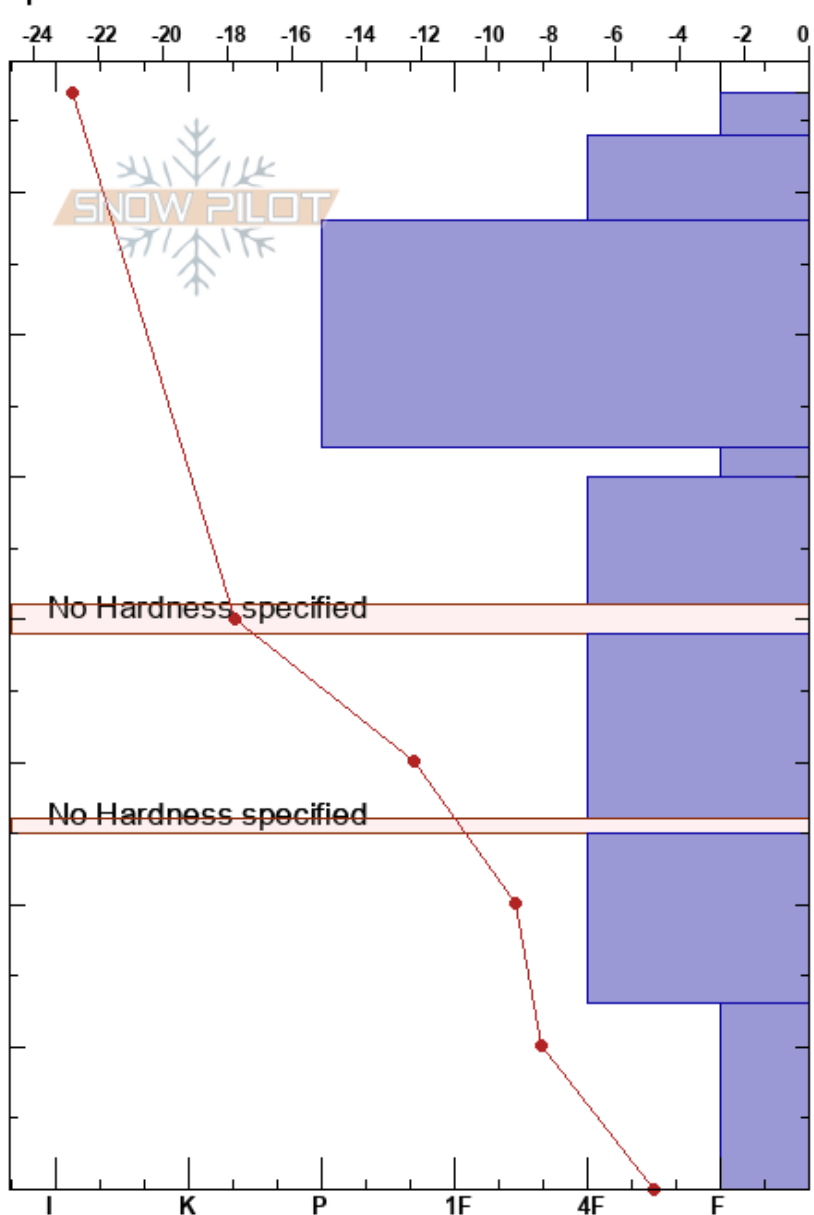

Nuolja, test finlavpro2
 Abisko
 Sweden
 Elevation: 650 m
 Aspect: E
 Specifics:

Pertti Vanninen
 08/03/2018 - 14:55
 Co-ord: 68.35312N, 18.75640E
 Slope Angle:
 Wind Loading:

Stability:
 Air Temperature: -17.4°C PF: 35
 Sky Cover: FEW
 Precipitation: NO
 Wind: NW Calm

Layer Notes:

Form	Crystal		ρ kg/m ³	Stability tests & Layer comments
	Size	Moisture		
+	1			
/ (O)	1-2			
□	1			← CTV, SC @68cm ← ECTN13 @68cm
○	2-3			
□	2-3			
■	20-30			
□	1-2			
■				
□	2			
^	3			

Notes: