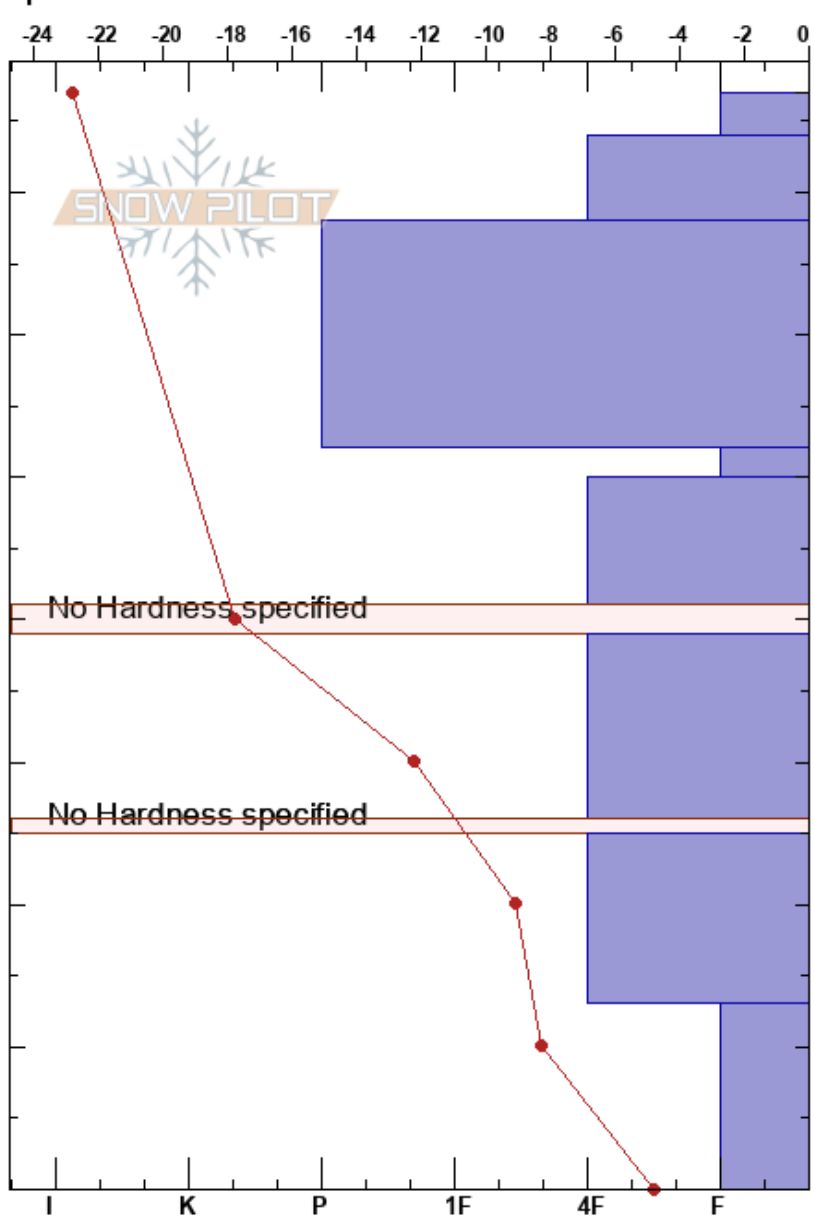

Nuolja, test finlavpro2
 Abisko
 Sweden
 Elevation: 650 m
 Aspect: E
 Specifics:

Pertti Vanninen
 08/03/2018 - 14:55
 Co-ord: 68.35312N, 18.75640E
 Slope Angle:
 Wind Loading:

Stability:
 Air Temperature: -17.4°C PF: 35
 Sky Cover: FEW
 Precipitation: NO
 Wind: NW Calm

Layer Notes:

Form	Crystal		ρ kg/m ³	Stability tests & Layer comments
	Size	Moisture		
+	1			
/ (O)	1-2			
□	1			← CTV, SC @68cm ← ECTN13 @68cm
○	2-3			
□	2-3			
■	20-30			
□	1-2			
■				
□	2			
^	3			

Notes: