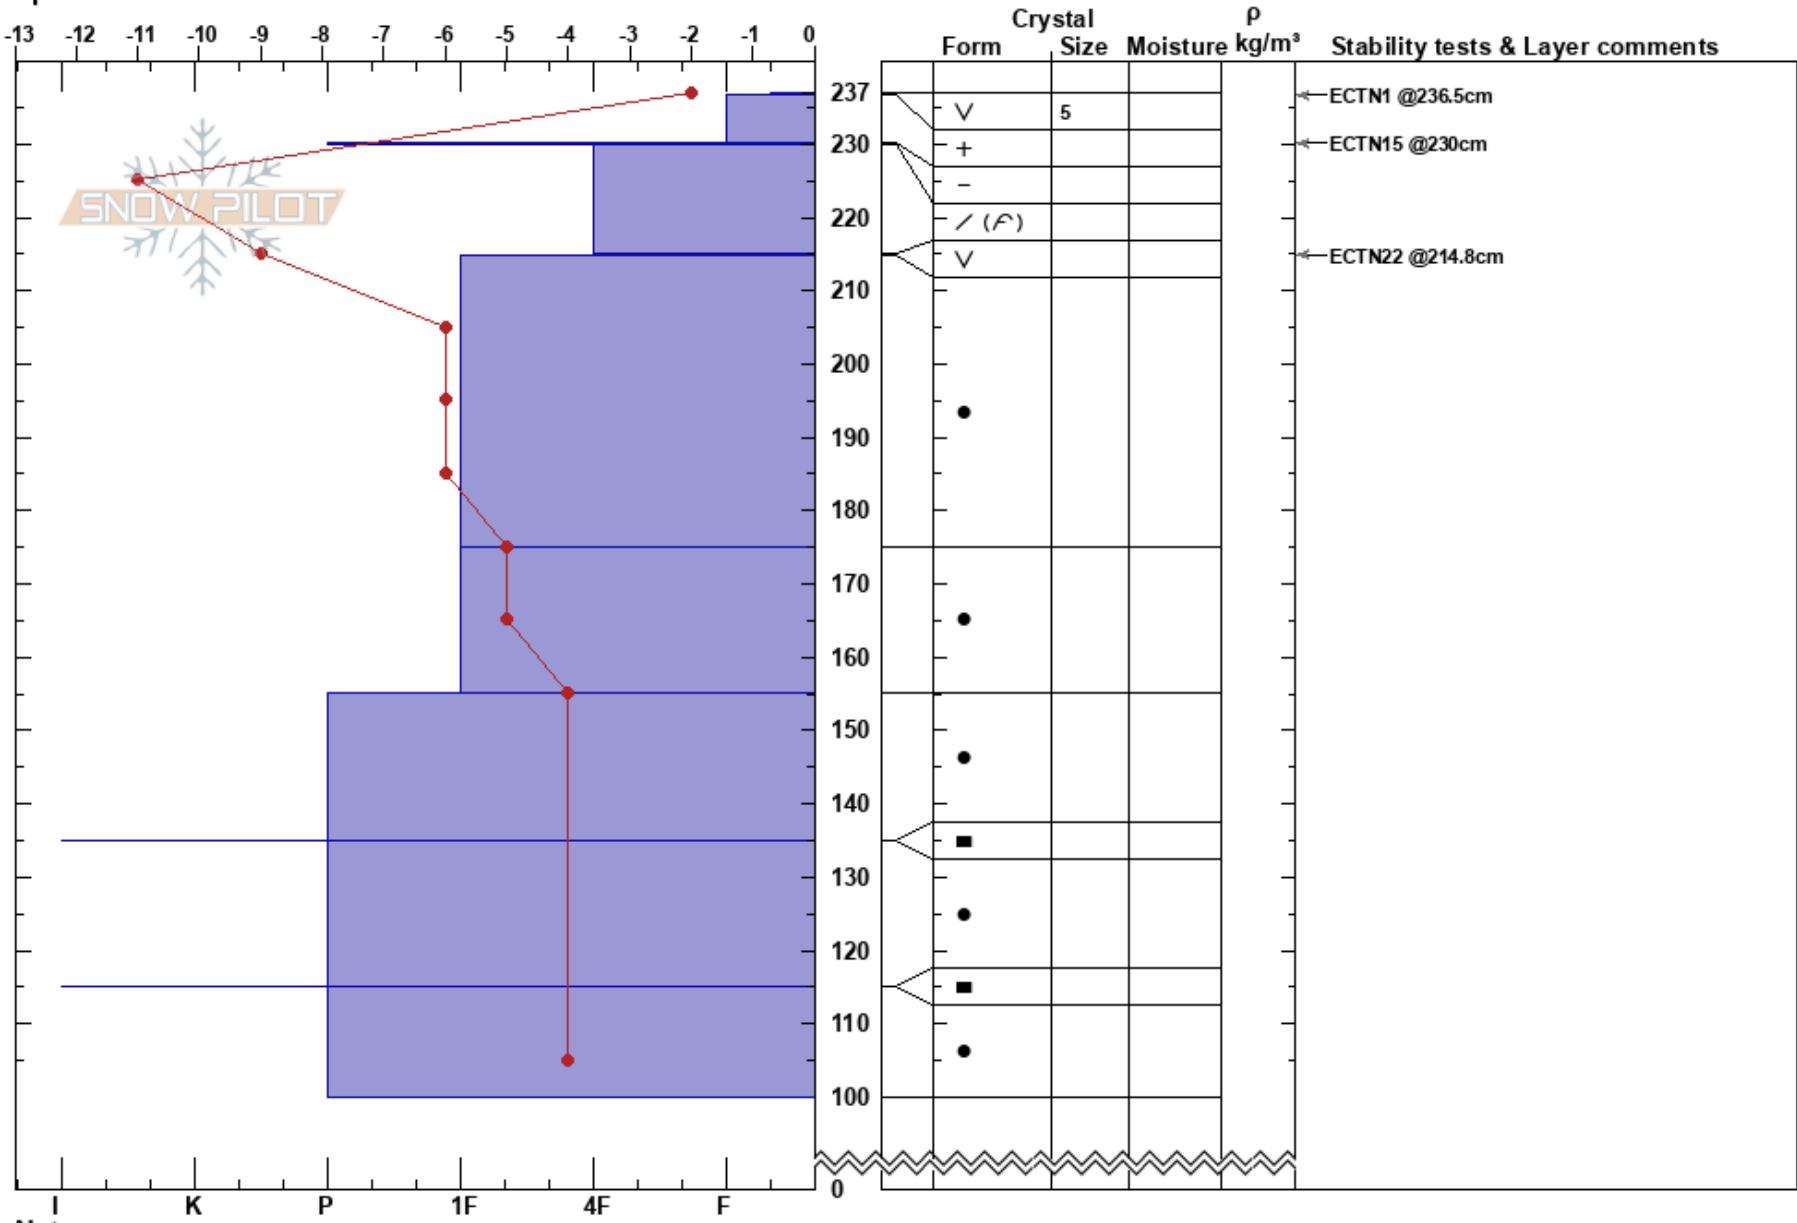

Rattlesnake Study Plot  
 Rattlesnake Mtns  
 MT  
 Elevation: 7400 ft  
 Aspect: 0°  
 Specifics:

Logan King  
 03/07/2018 - 11:00am  
 Co-ord: 47.03488N, -113.99016W  
 Slope Angle: 0°  
 Wind Loading: no

Stability: Good  
 Air Temperature: -1°C  
 Sky Cover: CLR  
 Precipitation: NO  
 Wind: NW Light Breeze

HS:237  
 PS: 15 215-214.8cm: Problematic layer

Notes: