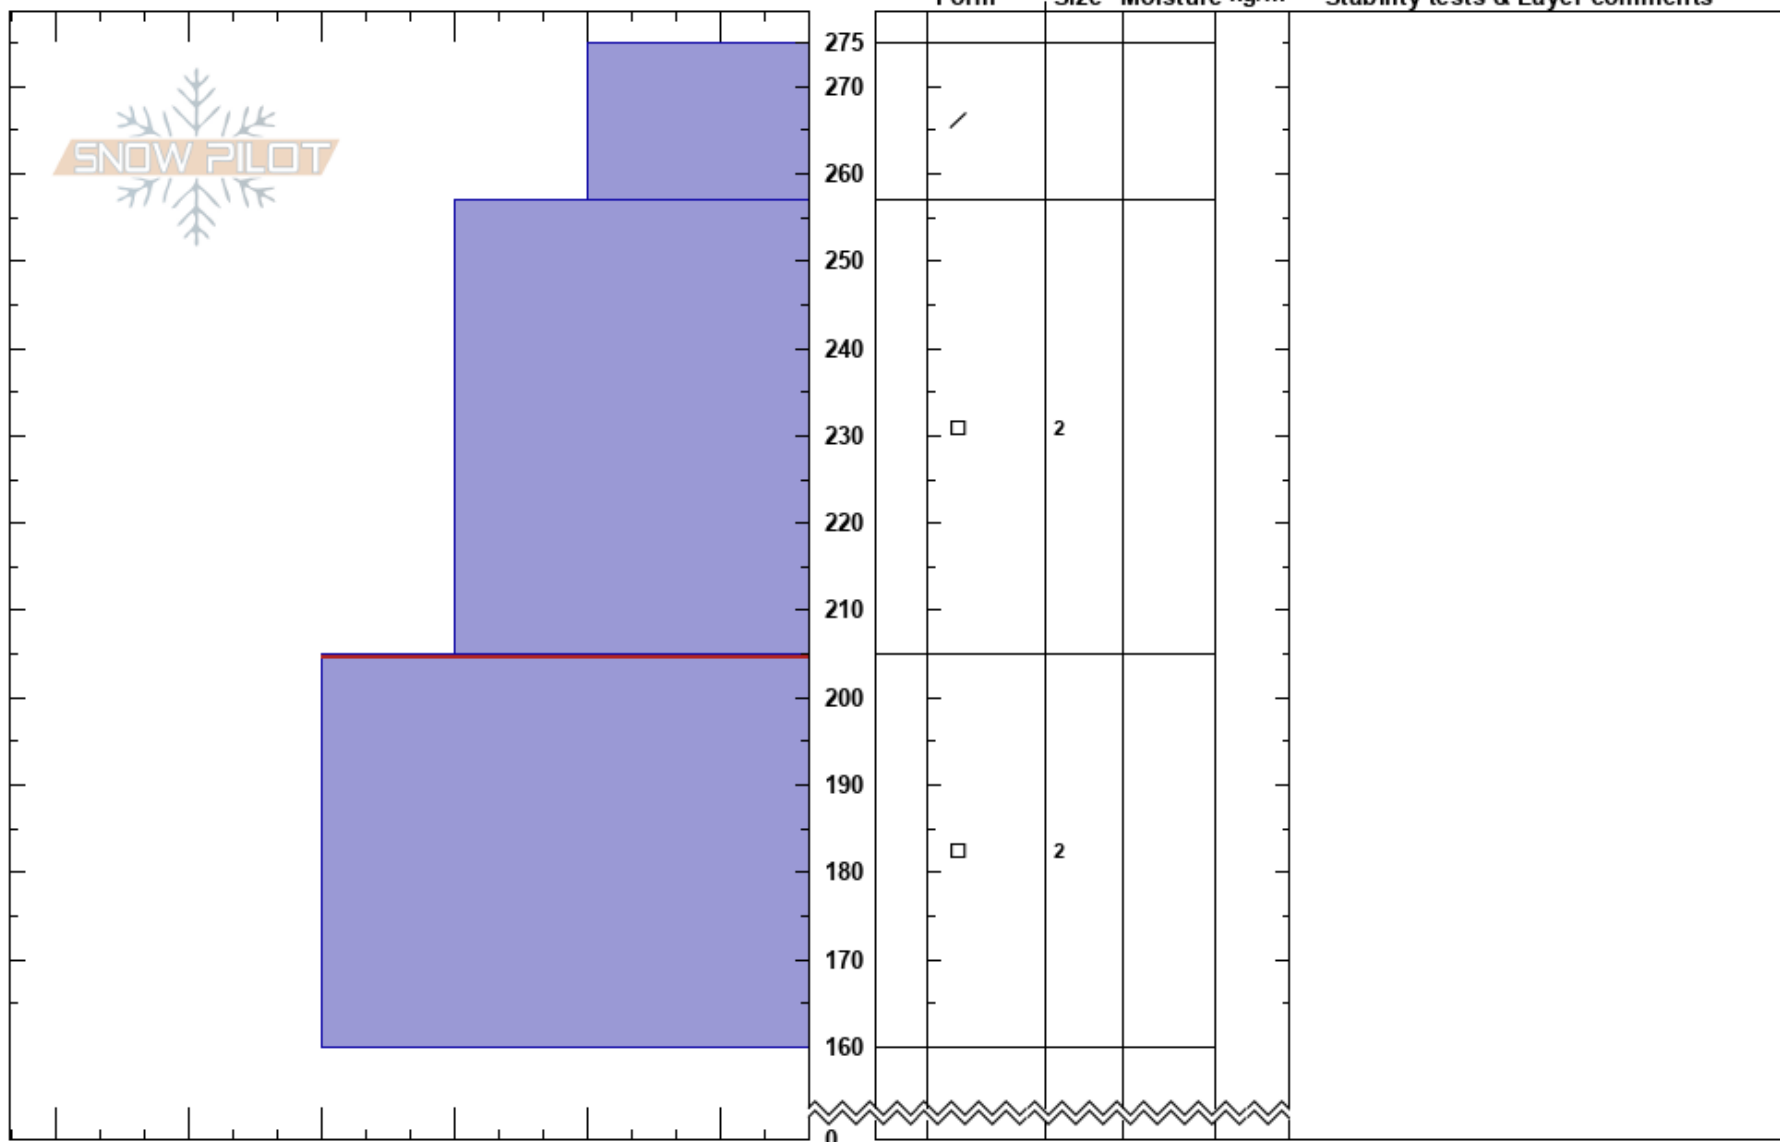

Orbit finger  
Madison Range-N  
MT

Ryan Brubaker  
02/28/2018 - 1:15pm  
Co-ord:  
Slope Angle: 43°  
Wind Loading:

Stability:  
Air Temperature:  
Sky Cover:  
Precipitation: NO  
Wind:

HS:275  
Layer Notes:  
205-160cm: Problematic layer

Elevation:  
Aspect: 340°  
Specifics: Pit dug in a Ski Area

Notes: