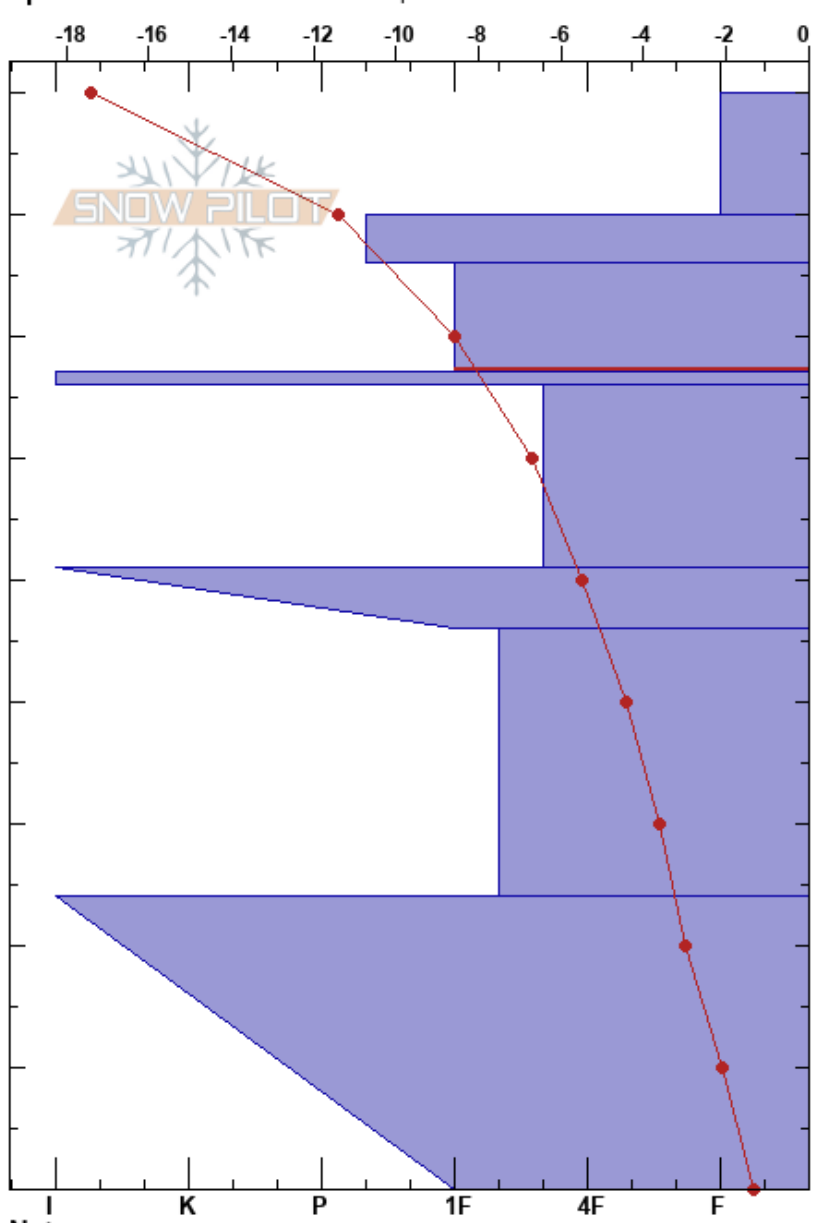

Nagerivaare
 Abisko
 Sweden
 Elevation: 620 m
 Aspect: NW
 Specifics: Snowmobile tracks on slope

Stefan Hedlund
 06/03/2018 - 21:18
 Co-ord: 34W 446144E 7562237N
 Slope Angle: 16°
 Wind Loading: previous

Stability: Very Good HS:90
 Air Temperature: -16.2°C PF: 35
 Sky Cover: SCT
 Precipitation: NO
 Wind: SE Light Breeze

Layer Notes:
 76-67cm: Problematic layer
 51-46cm: Laminated
 24-0cm: Laminated

Form	Crystal		Moisture	ρ kg/m ³	Stability tests & Layer comments
	Size				
/ (+)	1.5				
•	1.5				
□	1-2				
⊙⊙					
□ (^)	2-3.5				
⊙⊙ (^)					51-46cm: Laminated
□ (^)	1-3				
⊙⊙ (^)	4				24-0cm: Laminated