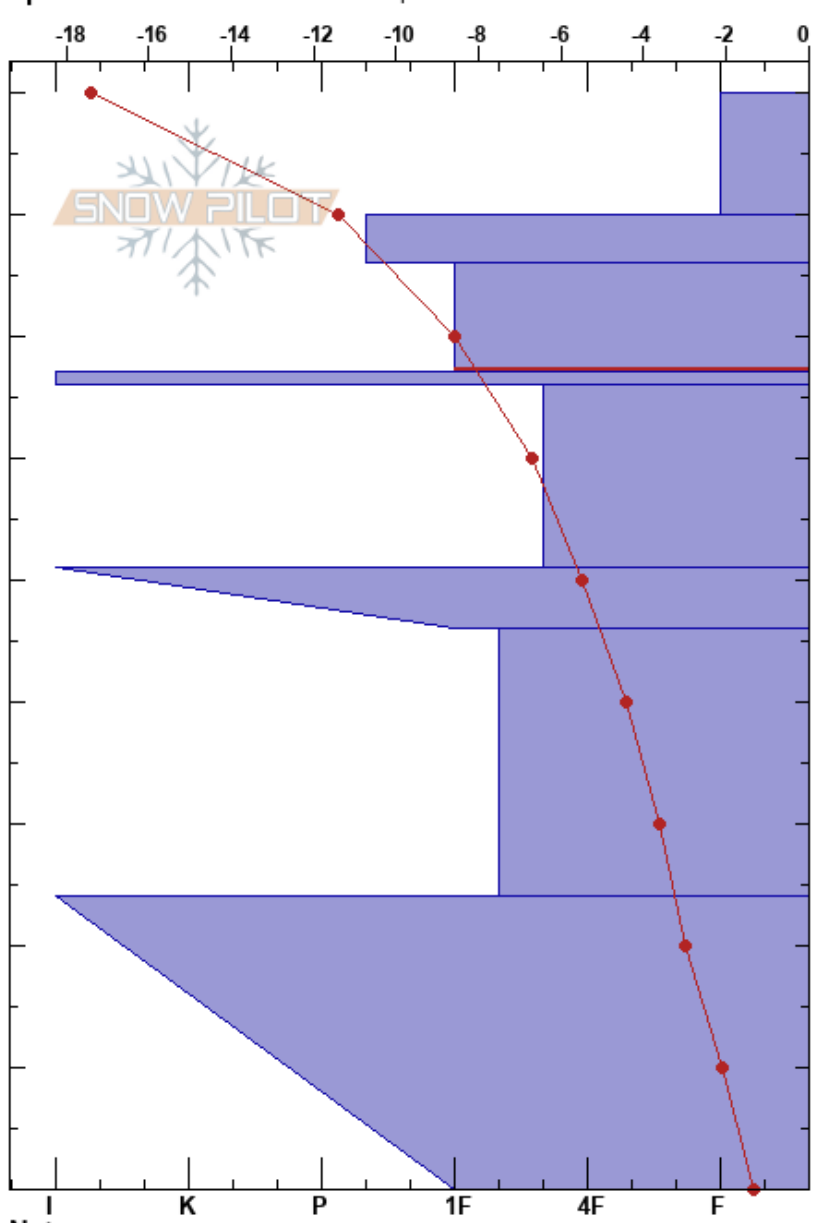

Nagerivaare
 Abisko
 Sweden
Elevation: 620 m
Aspect: NW
Specifics: Snowmobile tracks on slope

Stefan Hedlund
 06/03/2018 - 21:18
Co-ord: 34W 446144E 7562237N
Slope Angle: 16°
Wind Loading: previous

Stability: Very Good
Air Temperature: -16.2°C
Sky Cover: SCT
Precipitation: NO
Wind: SE Light Breeze

HS: 90
PF: 35
Layer Notes:
 76-67cm: Problematic layer
 51-46cm: Laminated
 24-0cm: Laminated

Form	Crystal		Moisture	ρ kg/m ³	Stability tests & Layer comments
	Size				
/ (+)	1.5				
•	1.5				
□	1-2				
⊙⊙					
□ (^)	2-3.5				
⊙⊙ (^)					51-46cm: Laminated
□ (^)	1-3				
⊙⊙ (^)	4				24-0cm: Laminated
					ECTX