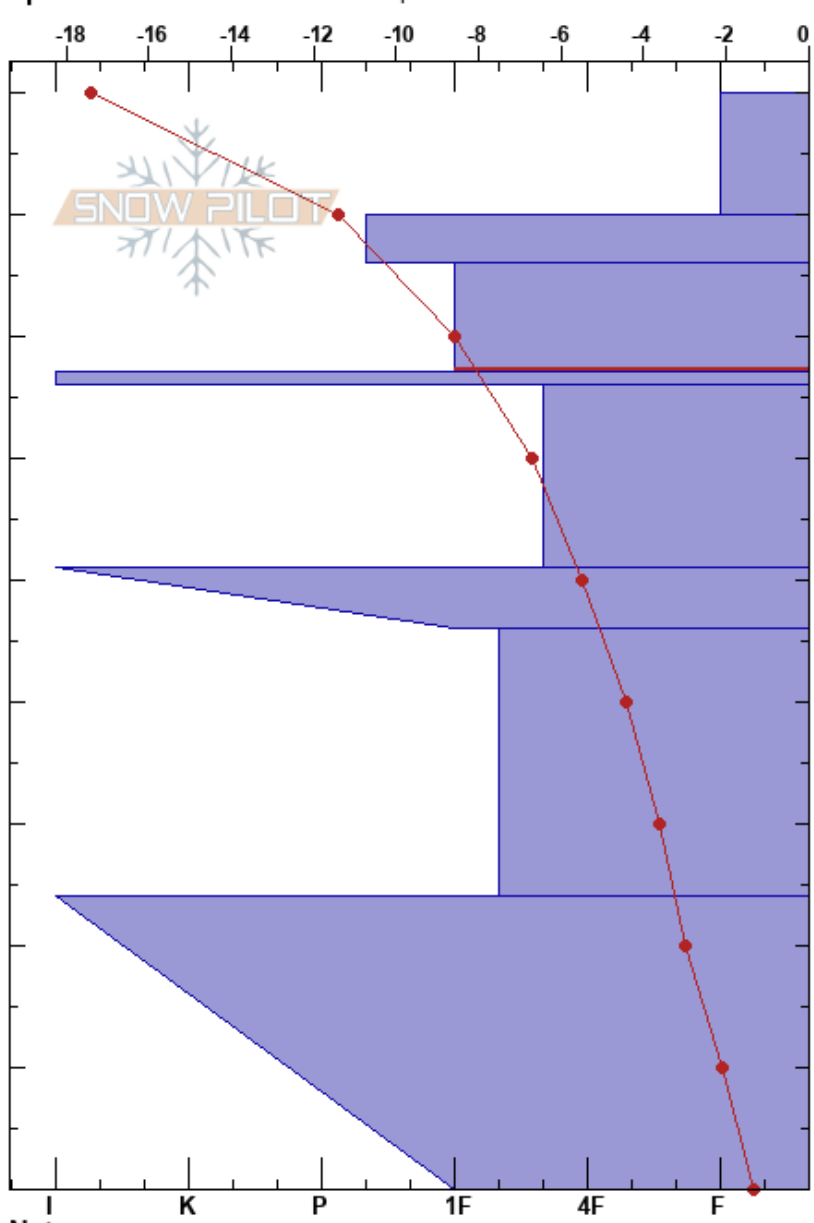

Nagerivaare
 Abisko
 Sweden
 Elevation: 620 m
 Aspect: NW
 Specifics: Snowmobile tracks on slope

Stefan Hedlund
 06/03/2018 - 21:18
 Co-ord: 34W 446144E 7562237N
 Slope Angle: 16°
 Wind Loading: previous

Stability: Very Good HS:90
 Air Temperature: -16.2°C PF: 35
 Sky Cover: SCT
 Precipitation: NO
 Wind: SE Light Breeze

Layer Notes:
 76-67cm: Problematic layer
 51-46cm: Laminated
 24-0cm: Laminated

Form	Crystal Size	Moisture	ρ kg/m ³	Stability tests & Layer comments
/ (+)	1.5			
•	1.5			
□	1-2			
⊙⊙				
□ (^)	2-3.5			
⊙⊙ (^)				51-46cm: Laminated
□ (^)	1-3			
⊙⊙ (^)	4			24-0cm: Laminated