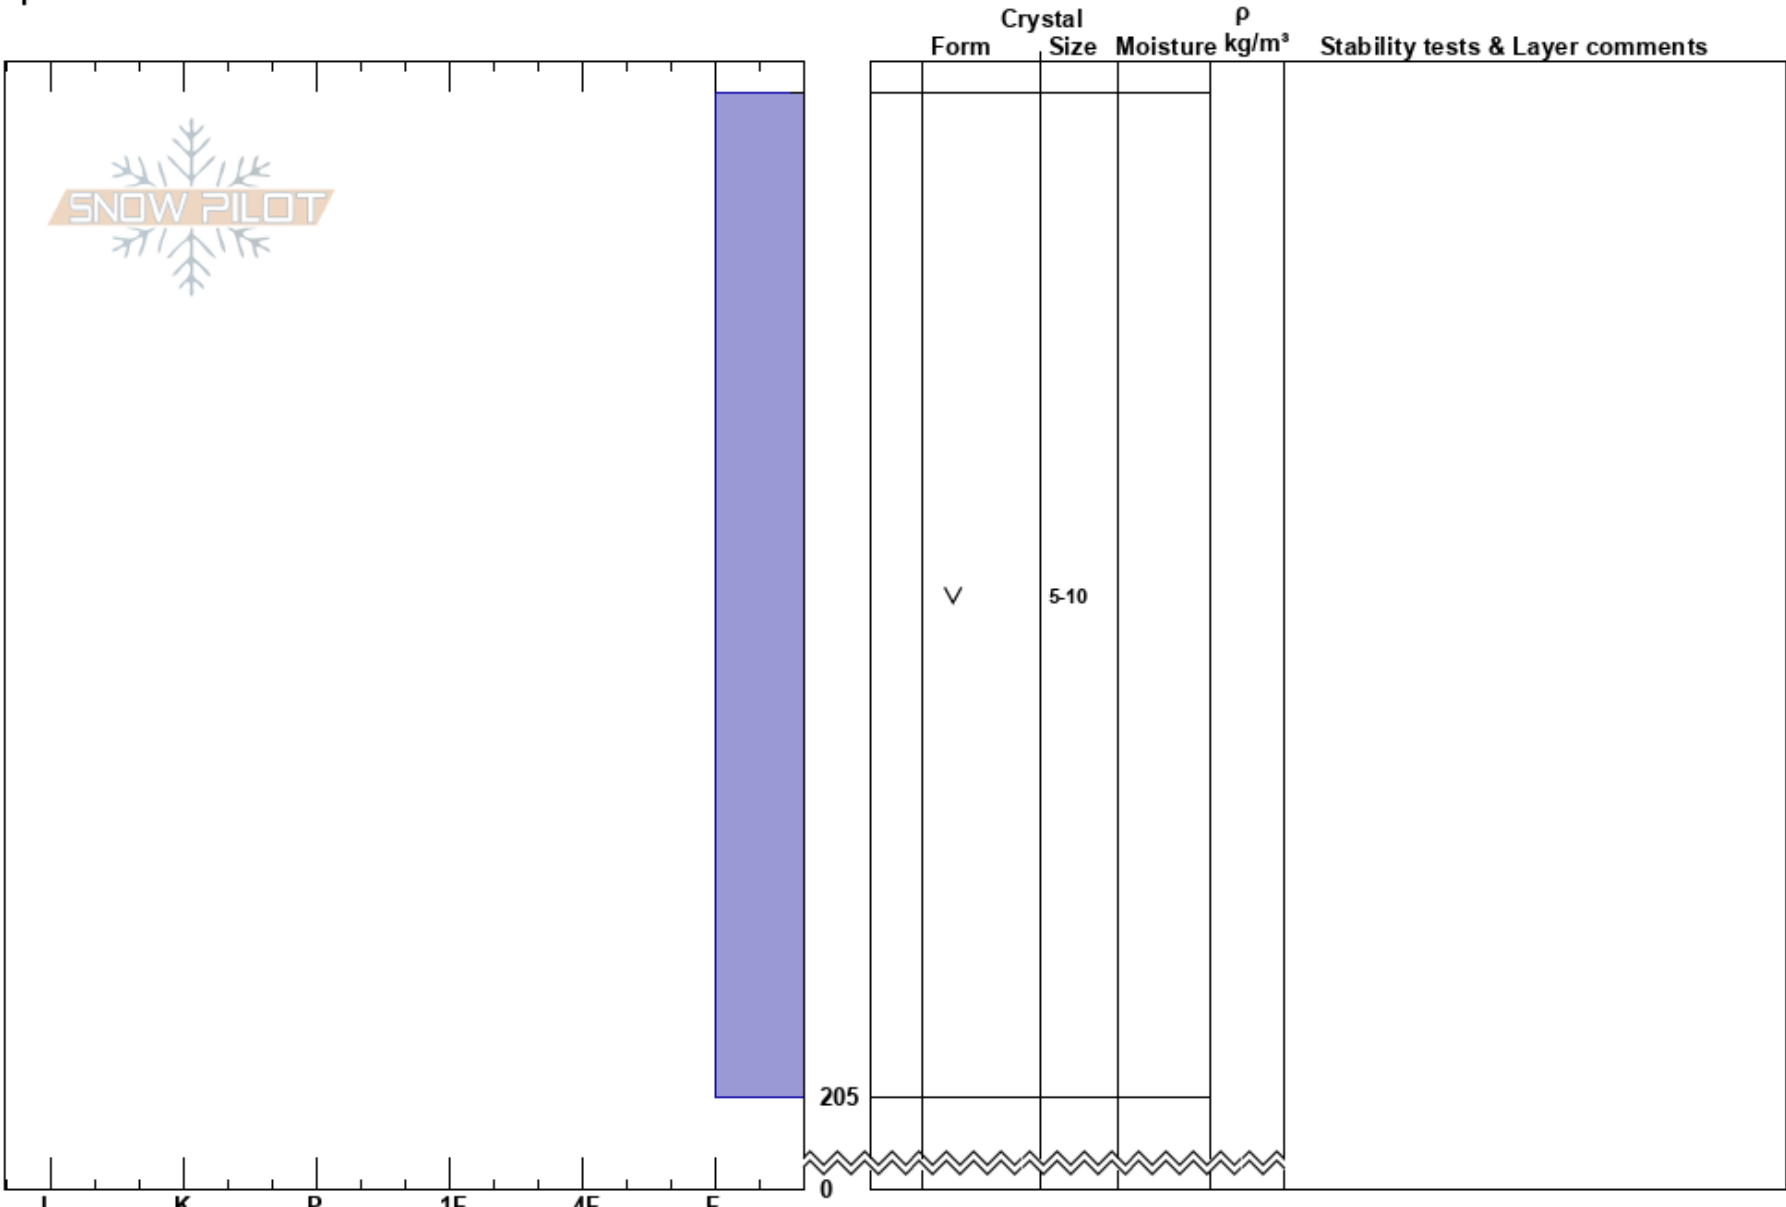

oppgåve 2c  
Fv. 53 Tyin Årdal  
Norway  
Elevation:  
Aspect:  
Specifics: Practice Pit

Jens Tveit  
06/03/2018 - 06:02  
Co-ord: 47.46174N, -115.00927E  
Slope Angle:  
Wind Loading:

Stability:  
Air Temperature:  
Sky Cover:  
Precipitation:  
Wind:

Layer Notes:

Notes: