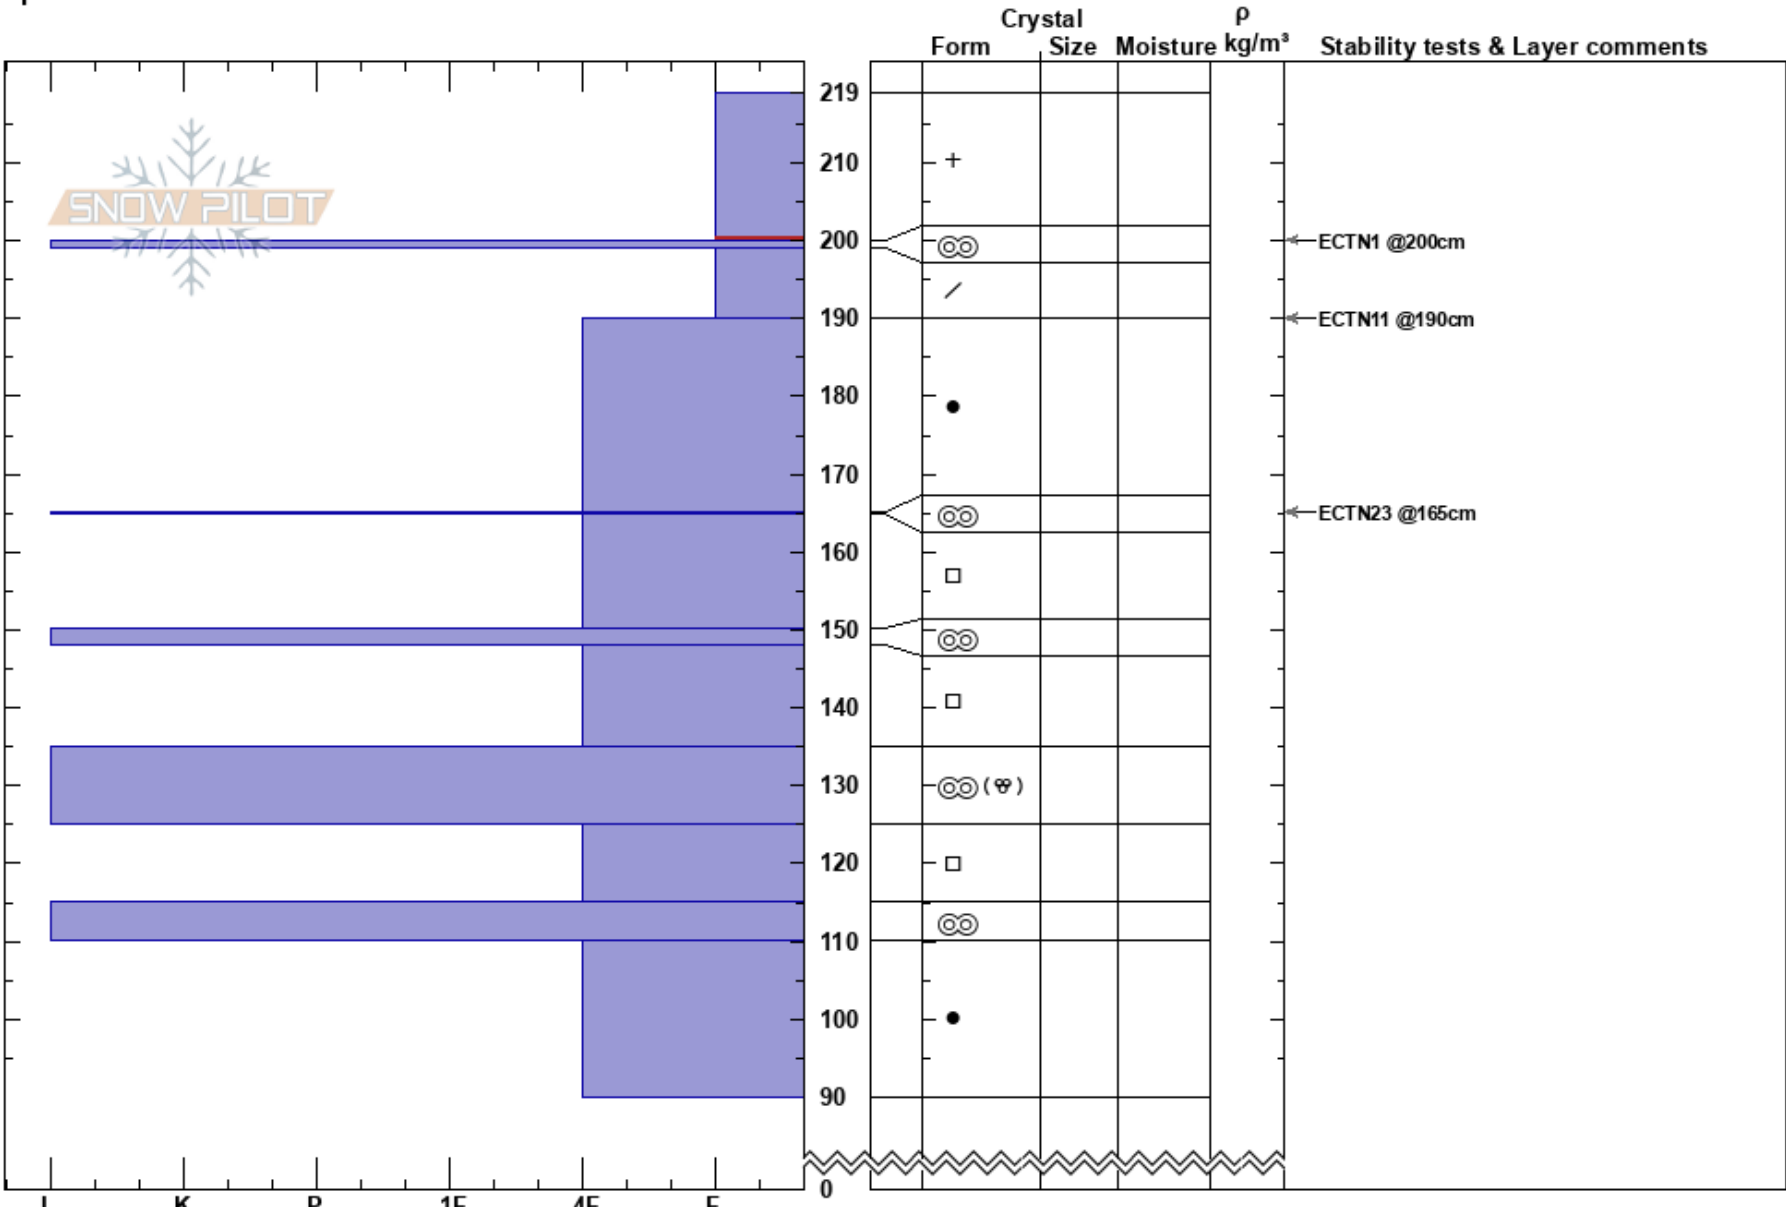

Dick Creek  
 Bitterroot  
 MT  
 Elevation: 6200 ft  
 Aspect: 94°  
 Specifics:

Logan King  
 03/05/2018 - 1:20pm  
 Co-ord: 46.68886N, -114.36241W  
 Slope Angle: 26°  
 Wind Loading: yes

Stability: Good  
 Air Temperature: -6°C  
 Sky Cover: OVC  
 Precipitation: S5  
 Wind: W Strong

HS:219  
 PF: 50  
 219-200cm: Problematic layer

Notes: