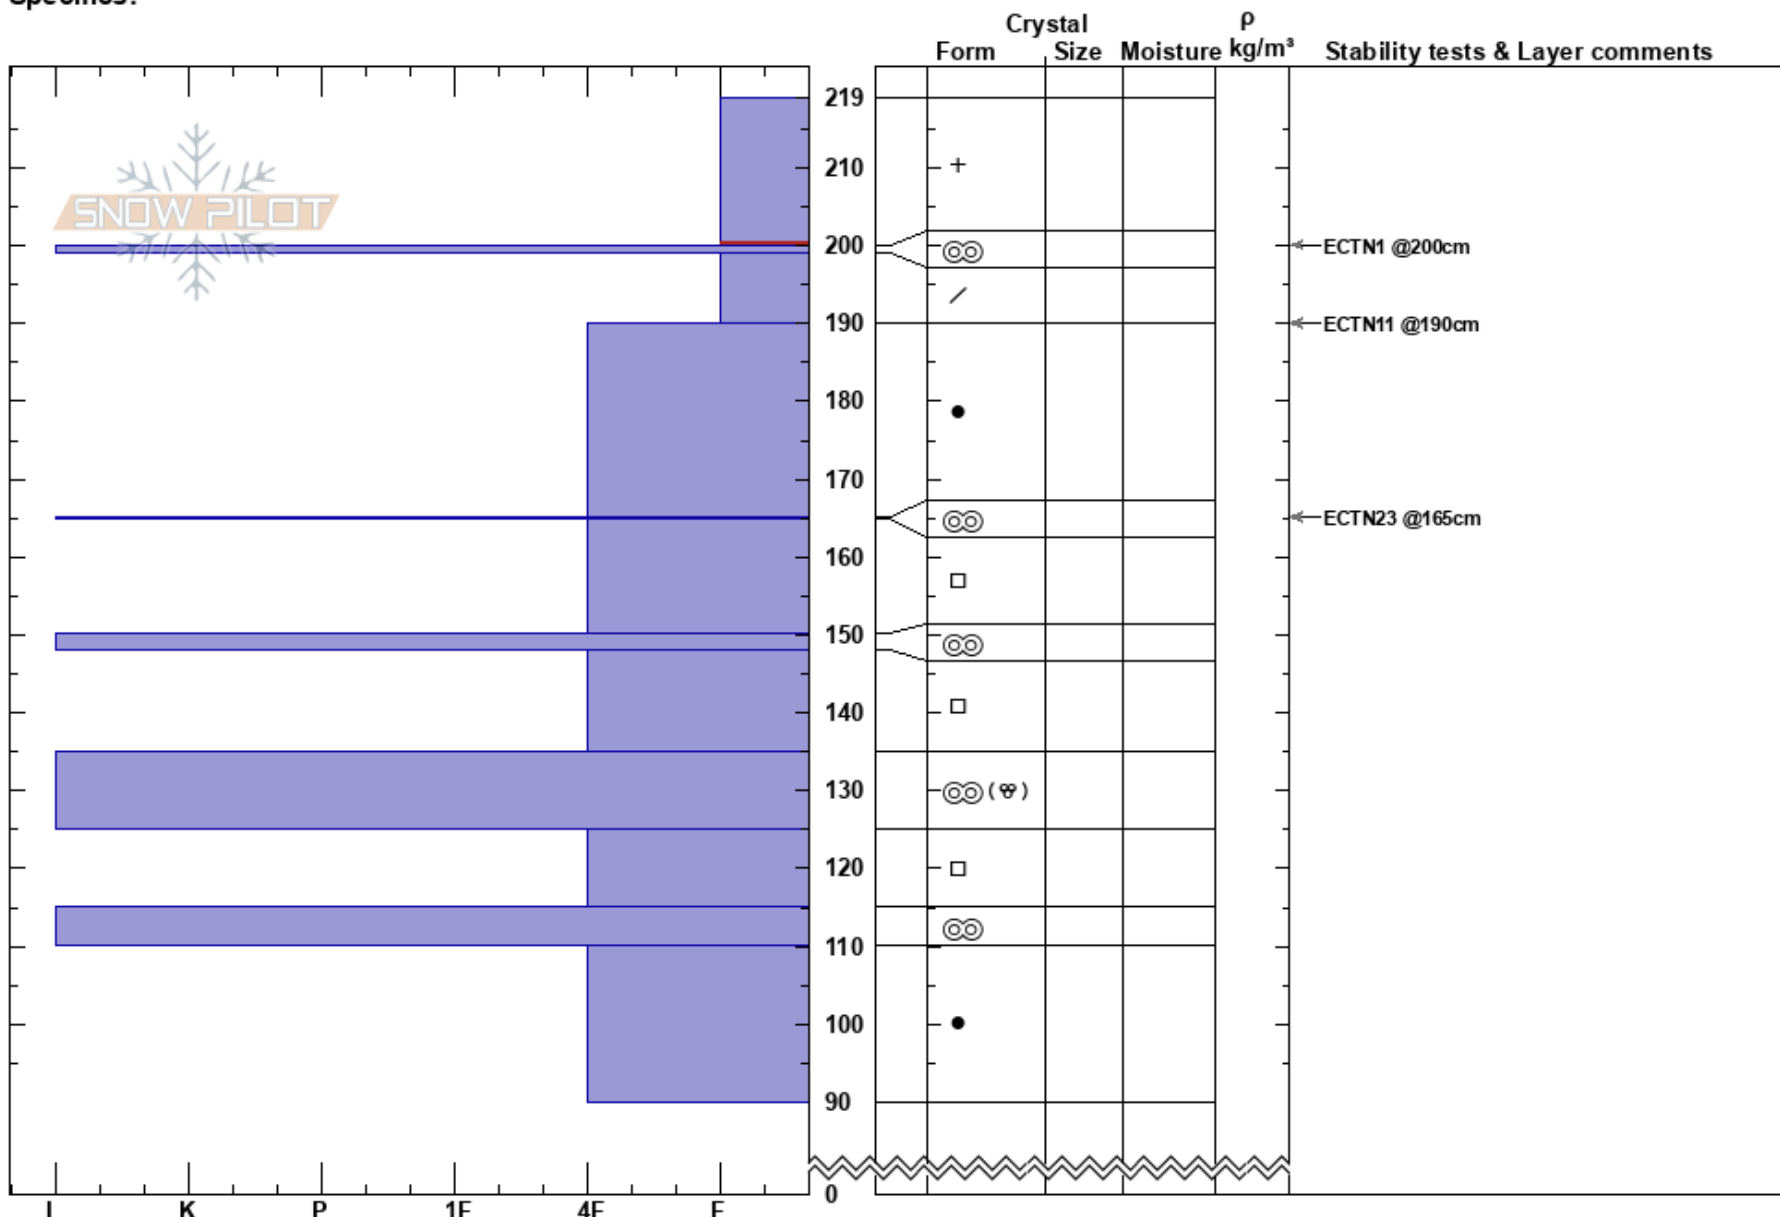

Dick Creek  
 Bitterroot  
 MT  
 Elevation: 6200 ft  
 Aspect: 94°  
 Specifics:

Logan King  
 03/05/2018 - 1:20pm  
 Co-ord: 46.68886N, -114.36241W  
 Slope Angle: 26°  
 Wind Loading: yes

Stability: Good  
 Air Temperature: -6°C  
 Sky Cover: OVC  
 Precipitation: S5  
 Wind: W Strong

HS:219  
 PF: 50  
 219-200cm: Problematic layer

Notes: