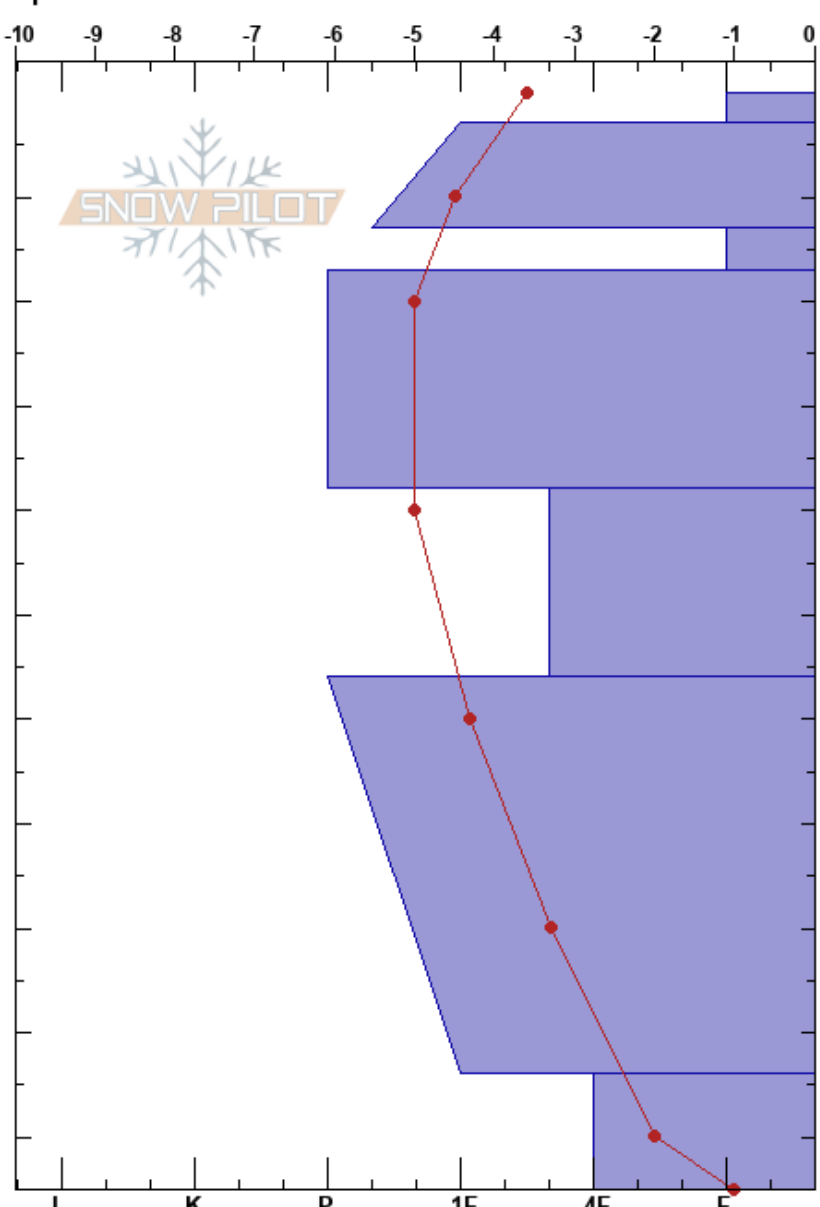

Snarevatnet VEST
 Øst-Finnmark
 Norway
 Elevation: 123 m
 Aspect: 360°
 Specifics:

Anders Mølster
 01/03/2018 - 12:11
 Co-ord: 35W PT 10994 32284
 Slope Angle: 28°
 Wind Loading: no

Stability: HS: 105
 Air Temperature: -3.6°C PF: 10 13-17cm: Problematic layer
 Sky Cover: BKN
 Precipitation: NO
 Wind: Calm

Form	Crystal		Moisture	ρ kg/m ³	Stability tests & Layer comments
	Size				
/ (*)	0.5-2		D		
•	0.5-1		D		
⊖	1-3		D		←ECTPV @16cm Q1
•	0.5-1		D		
⊖	1-3		D		
□ (⊖)	2-4		D		
^ (□)	2-6		D		

Notes:

I K P 1F 4F F