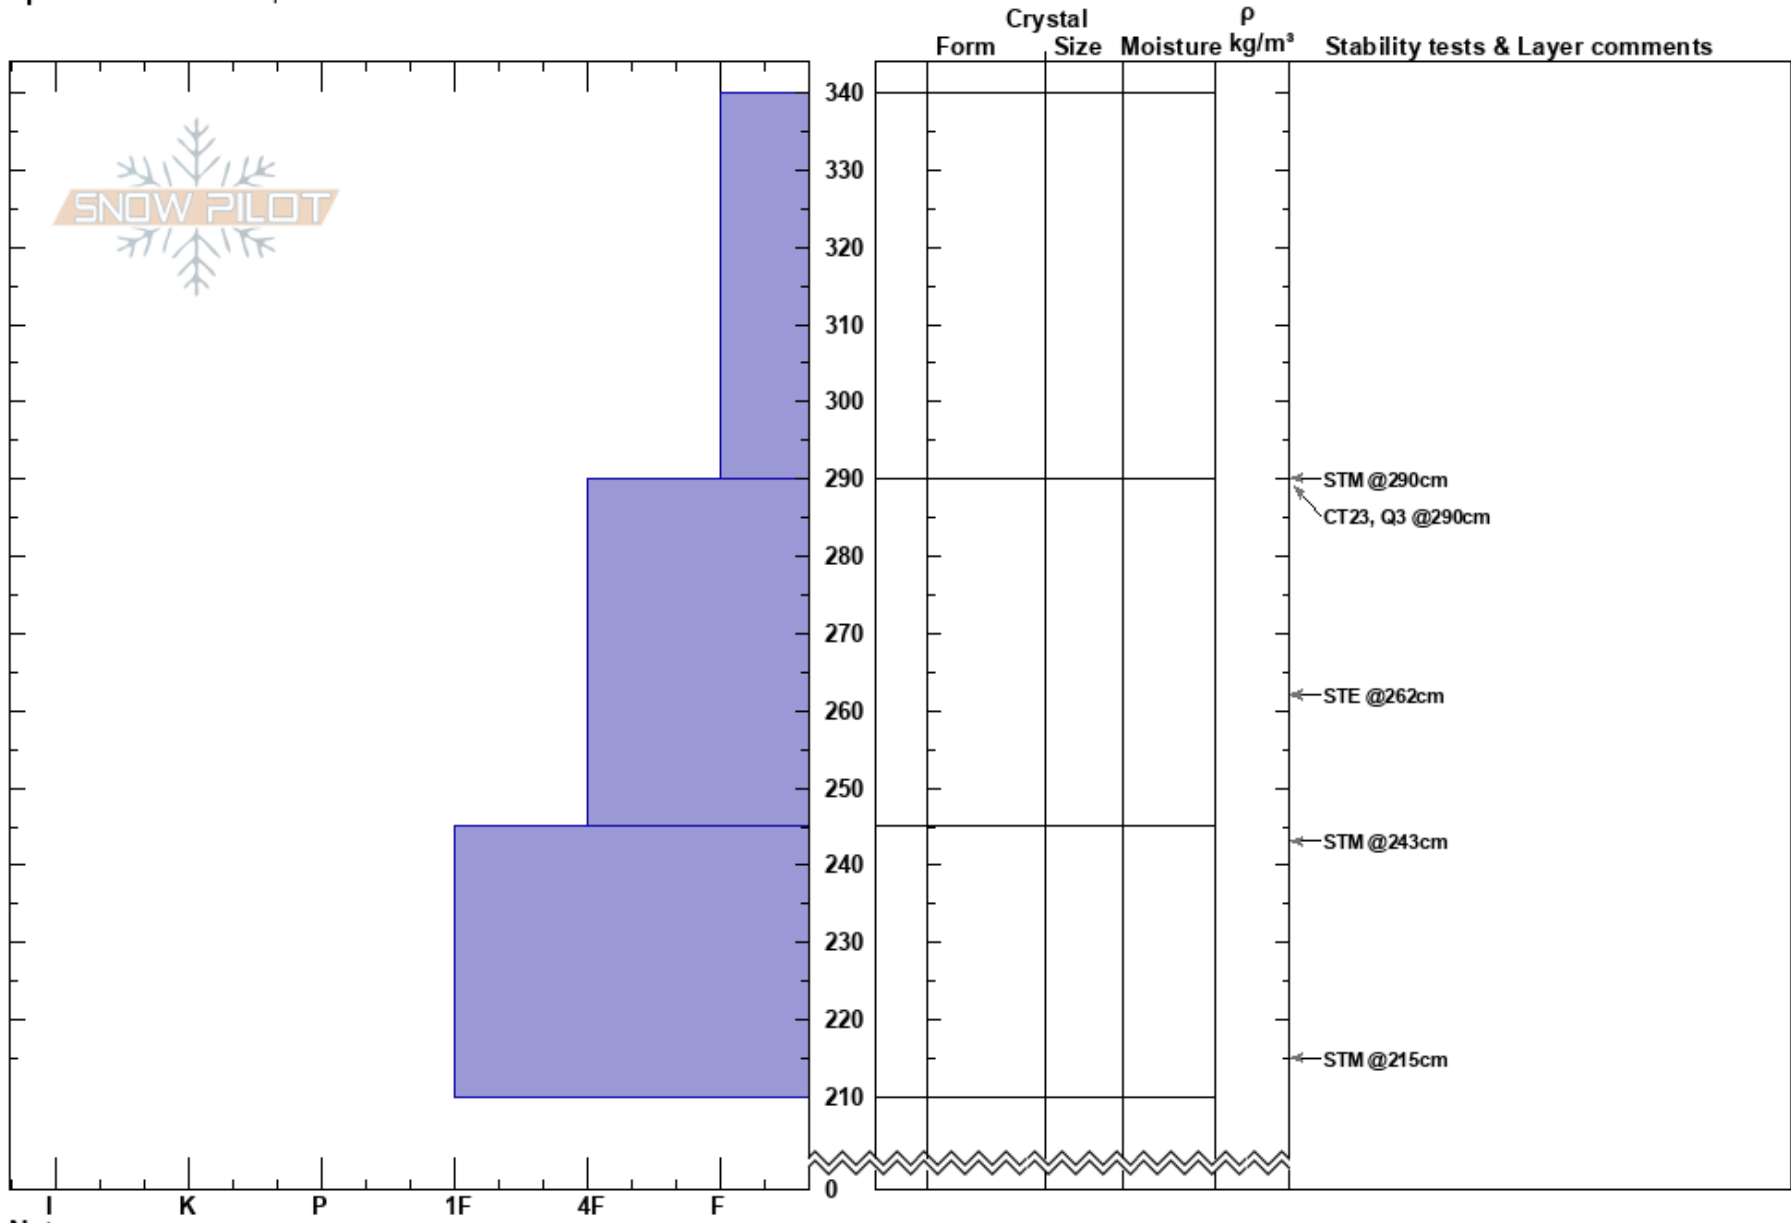

Lookout 3/4/18
 Elkhorns
 OR
 Elevation: 8260 ft
 Aspect: W
 Specifics: We skied slope

Harry Sherman
 03/04/2018 - 11:00am
 Co-ord: 44.94481N, -118.24215W
 Slope Angle: 32°
 Wind Loading: previous

Stability: **HS:340**
 Air Temperature: 340-290cm: Problematic layer
 Sky Cover: BKN
 Precipitation: S-1
 Wind: Light Breeze