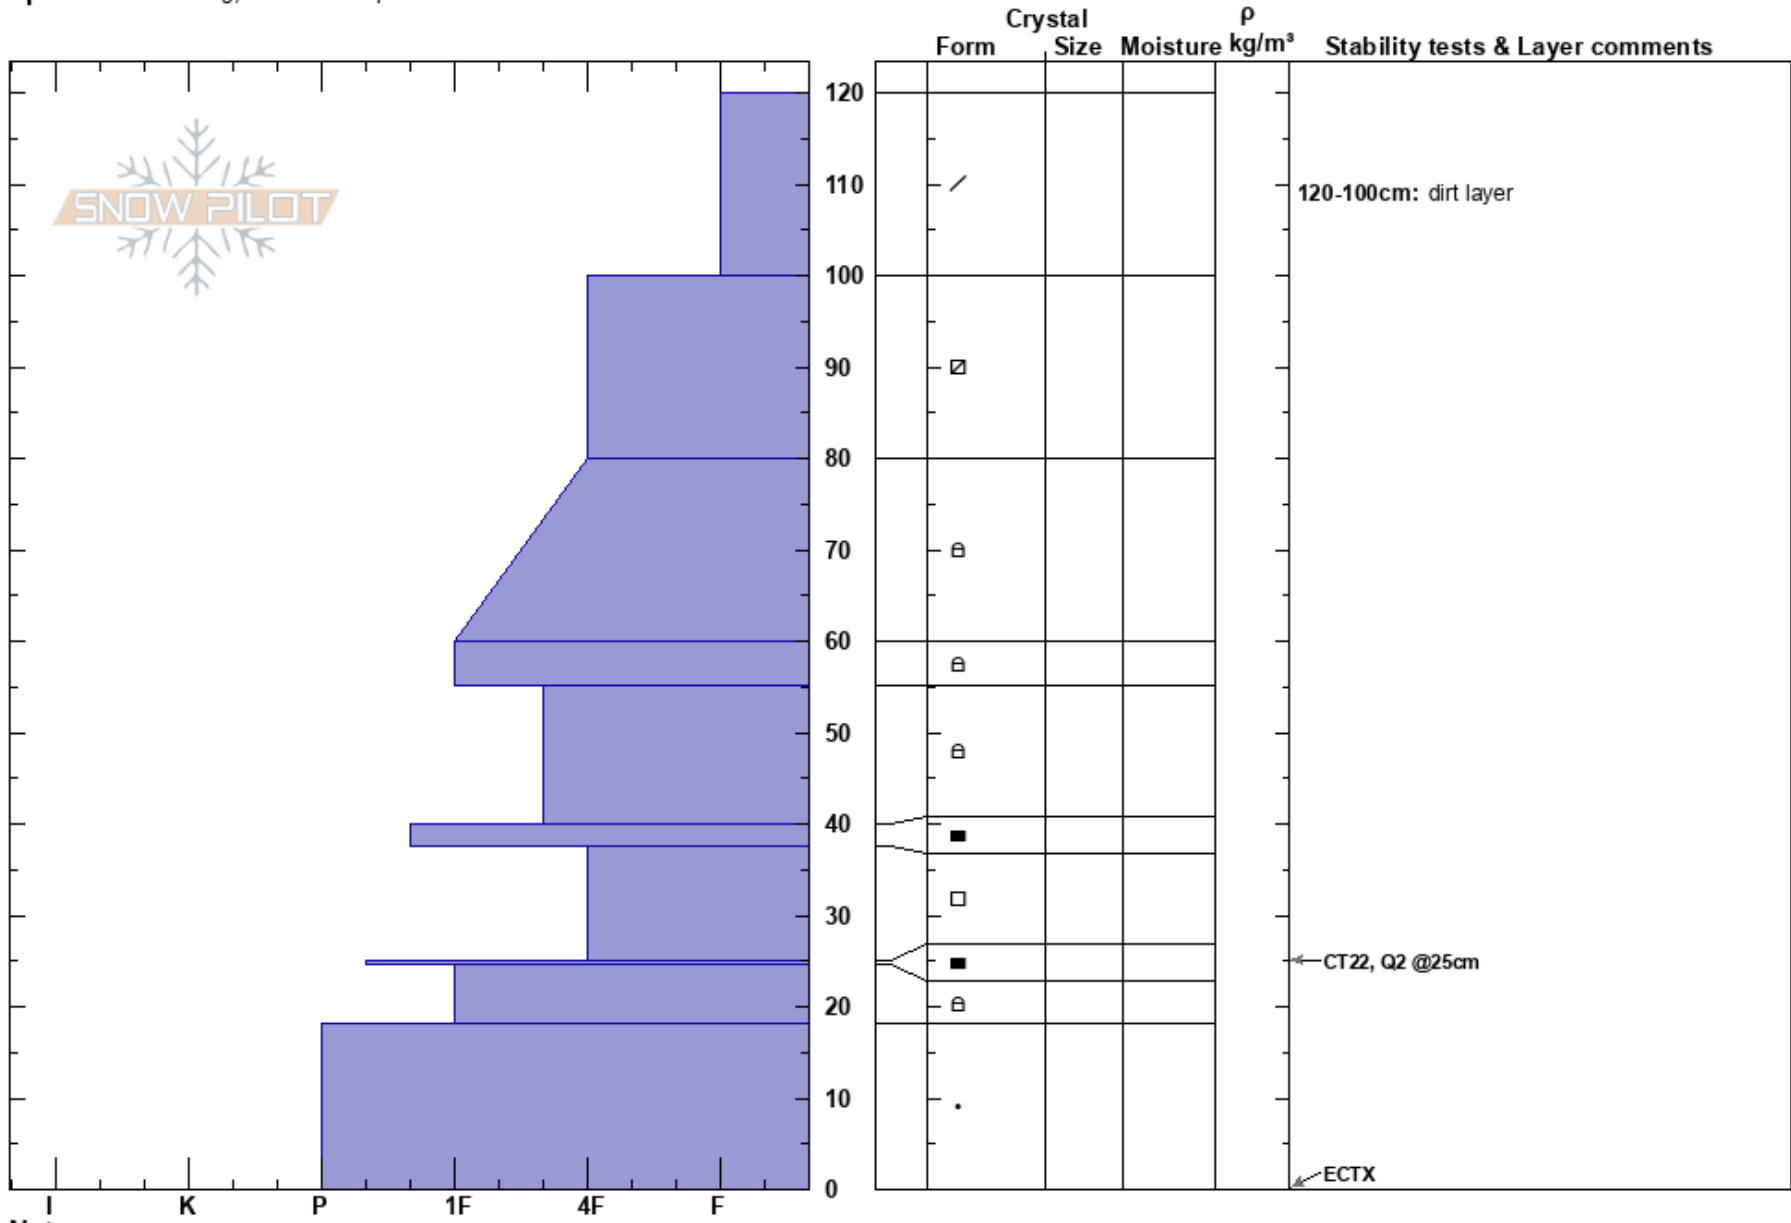

Gold Hill
 Uinta Range
 UT
 Elevation: 9034 ft
 Aspect: N
 Specifics: Cracking; We skied slope

Ted Scroggin
 03/03/2018 - 12:40pm
 Co-ord: 40.81510N, -110.91312W
 Slope Angle: 28°
 Wind Loading: yes

Stability: Good
 Air Temperature:
 Sky Cover: BKN
 Precipitation: NO
 Wind: W Moderate

HS: 120
 Layer Notes:
 120-100cm: dirt layer

Notes: The hazard appeared to be mostly off the ridge lines from recent wind loading.