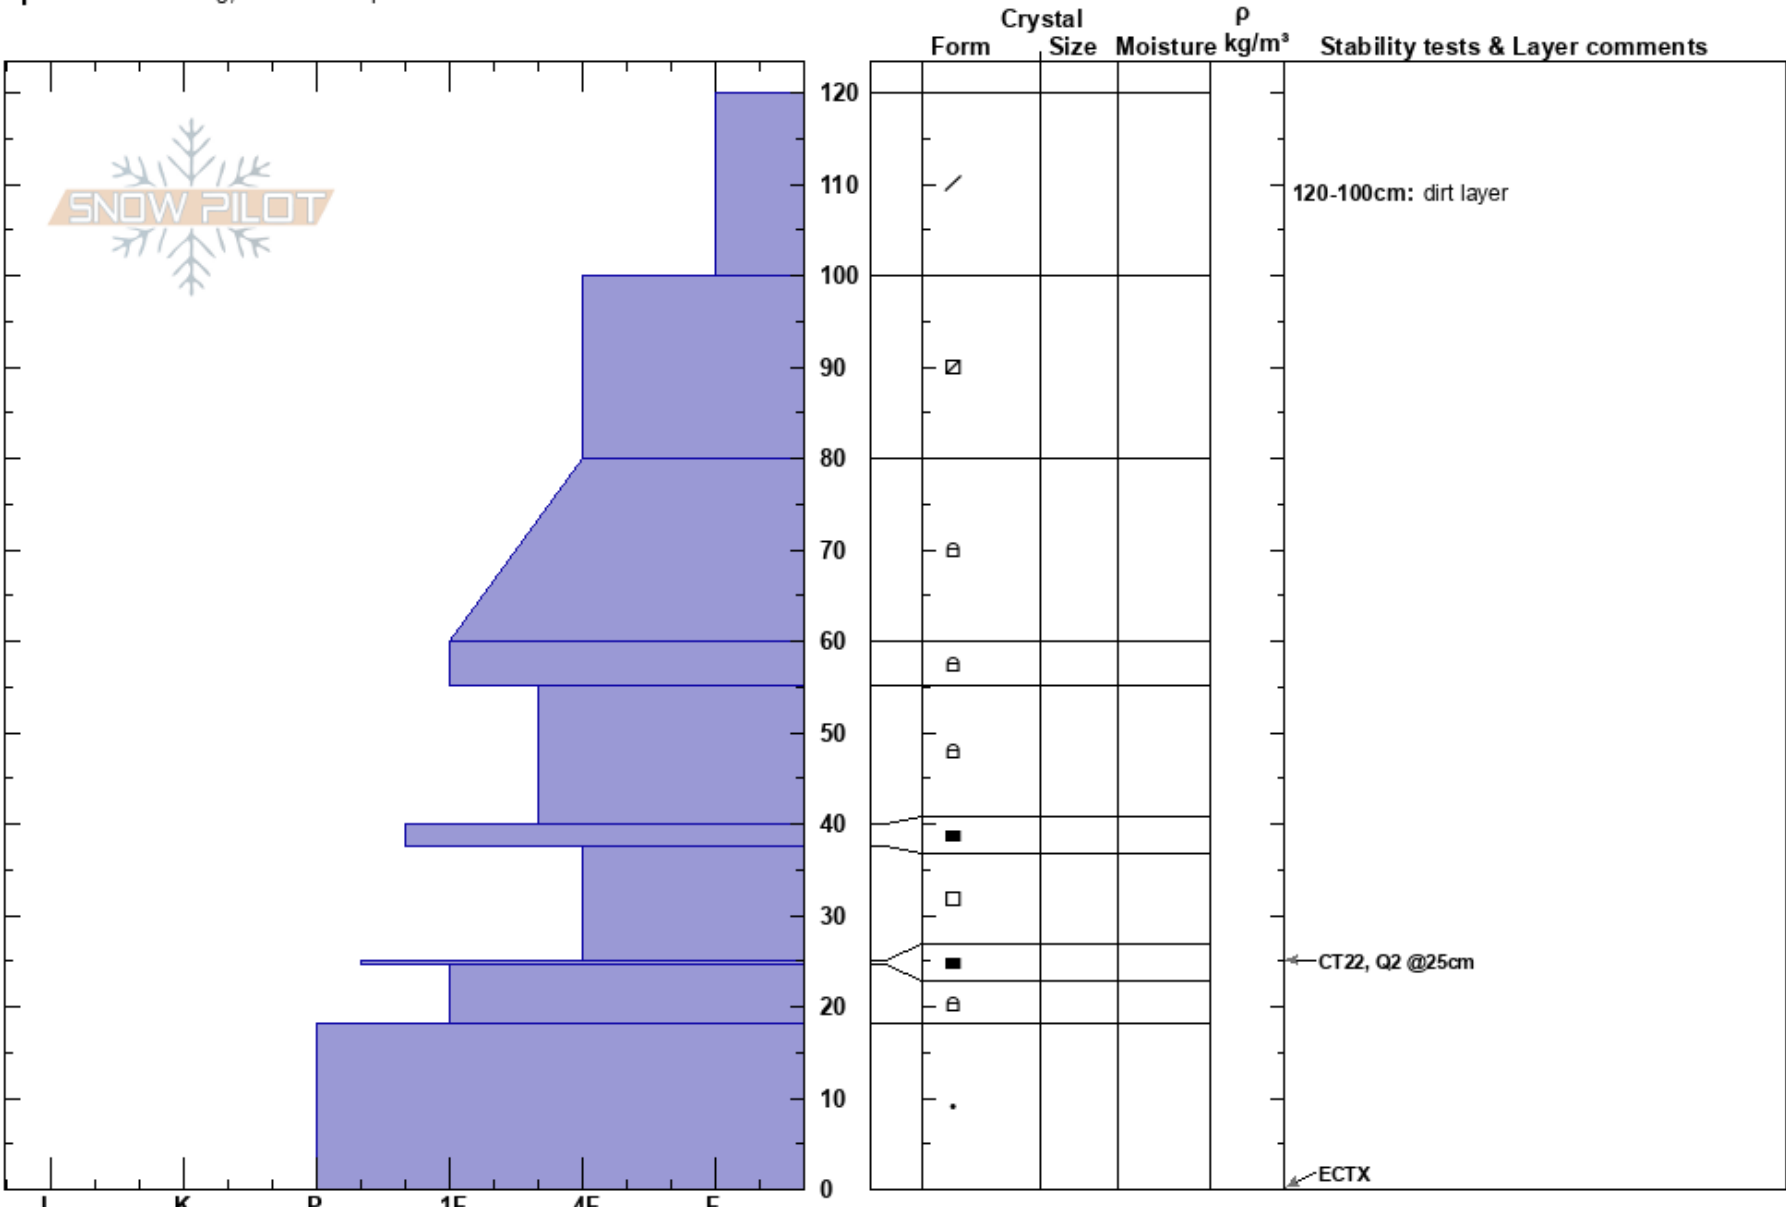

Gold Hill
 Uinta Range
 UT
 Elevation: 9034 ft
 Aspect: N
 Specifics: Cracking; We skied slope

Ted Scroggin
 03/03/2018 - 12:40pm
 Co-ord: 40.81510N, -110.91312W
 Slope Angle: 28°
 Wind Loading: yes

Stability: Good HS: 120
 Air Temperature: 120-100cm: dirt layer
 Sky Cover: BKN
 Precipitation: NO
 Wind: W Moderate

Notes: The hazard appeared to be mostly off the ridge lines from recent wind loading.