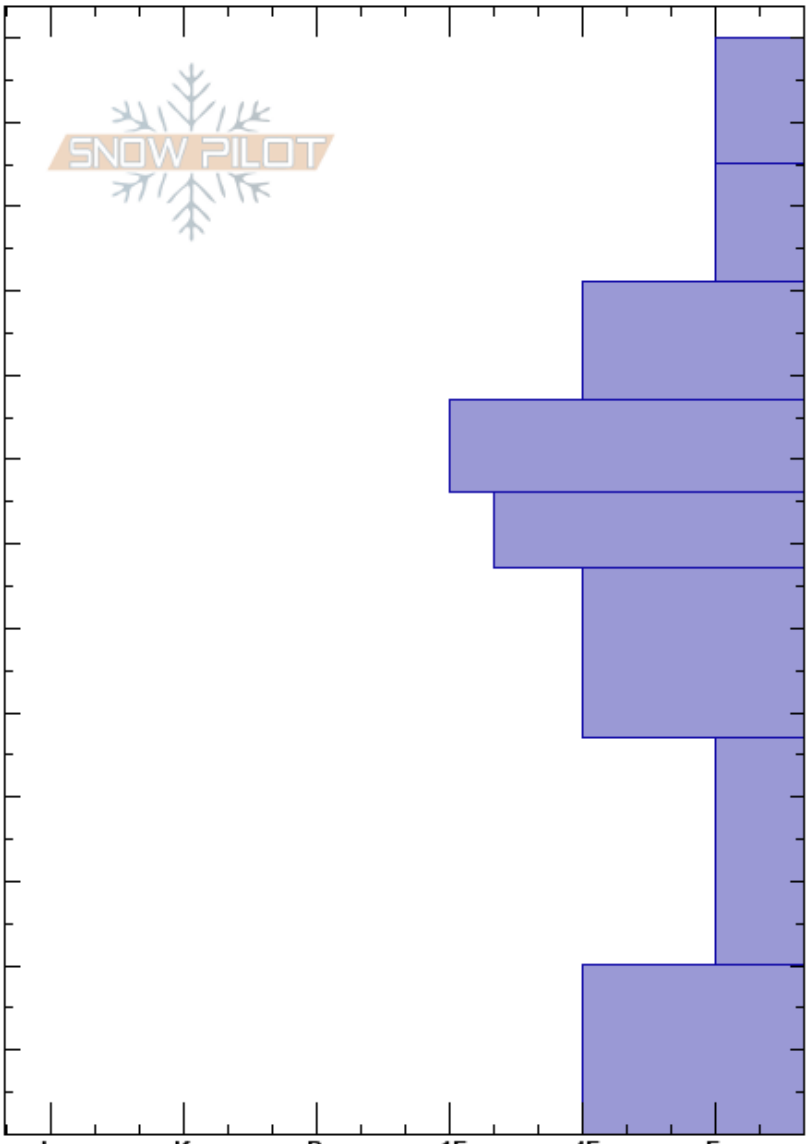

180303 Sister 4
 Front Range
 CO
 Elevation: 11506 ft
 Aspect: N
 Specifics:

Ryan Zarter
 03/03/2018 - 11:45am
 Co-ord: 39.67688N, -105.88977W
 Slope Angle: 25°
 Wind Loading: previous

Stability:
 Air Temperature: -0.5°C
 Sky Cover: CLR
 Precipitation: NO
 Wind: Calm

HS: 130 Layer Notes:

Elevation (ft)	Crystal		Moisture	ρ kg/m ³	Stability tests & Layer comments
	Form	Size			
120-130	∅	0.5	D		
110-120	∅	1	D		
90-100	□ (⊖)	1	D		
80-90	⊖	1	D		
70-80	⊖	2	D		
50-60	□ (⊖)	2-2.5	D		
30-40	∧ (∧)	3-6	D		
0-20	∧	4-6	D		