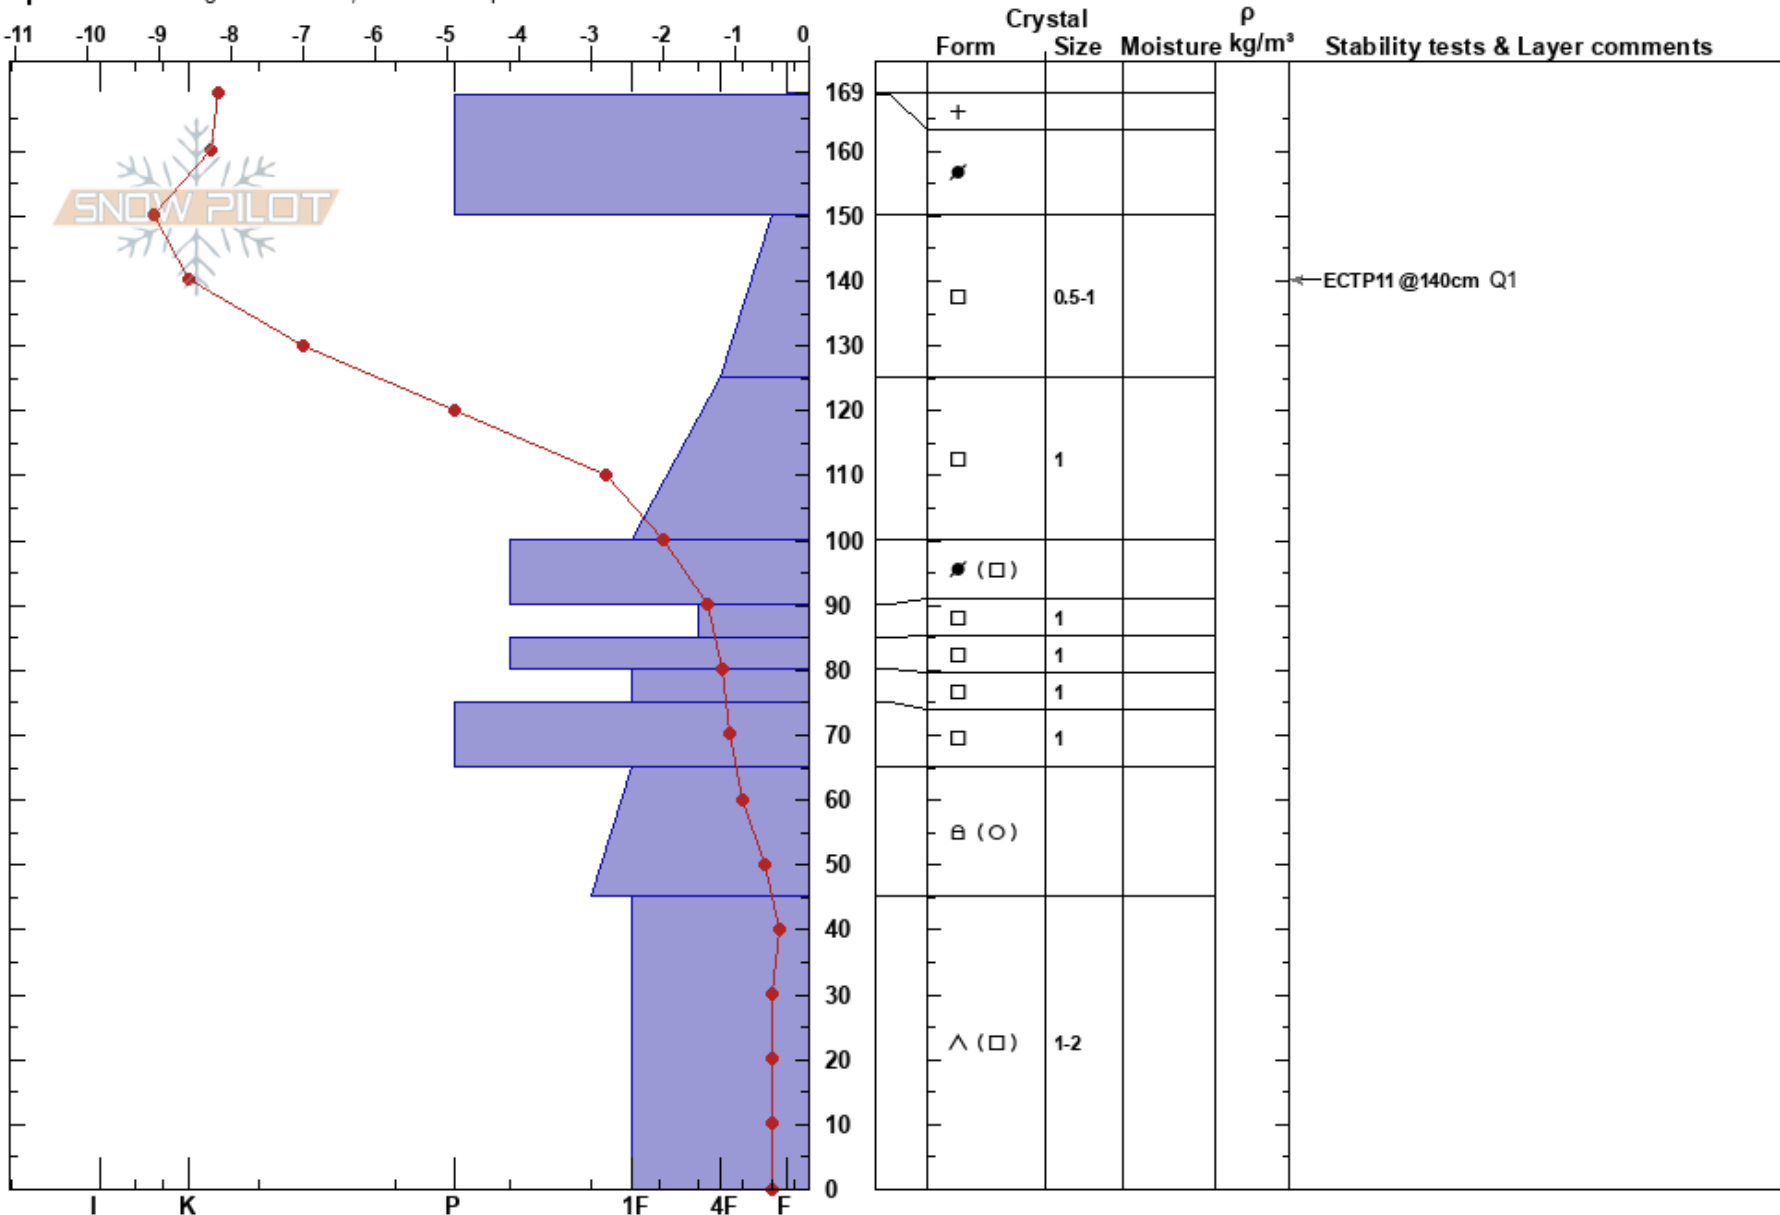

Arch Rock
 Madison Range-N
 MT
 Elevation: 9600 ft
 Aspect: 40°

Leigh Frye
 03/03/2018 - 1:00pm
 Co-ord: 45.27545N, -111.43749W
 Slope Angle: 38°
 Wind Loading: previous

Stability: **HS: 169**
 Air Temperature: -9°C **PF: 5** 150-125cm: Problematic layer
 Sky Cover: OVC
 Precipitation: NO
 Wind: SE Light Breeze

Specifics: Pit dug in a Ski Area; We skied slope

Notes: Most of the start zone was between 180 and 200cm. 80cm down to Ground Moist.