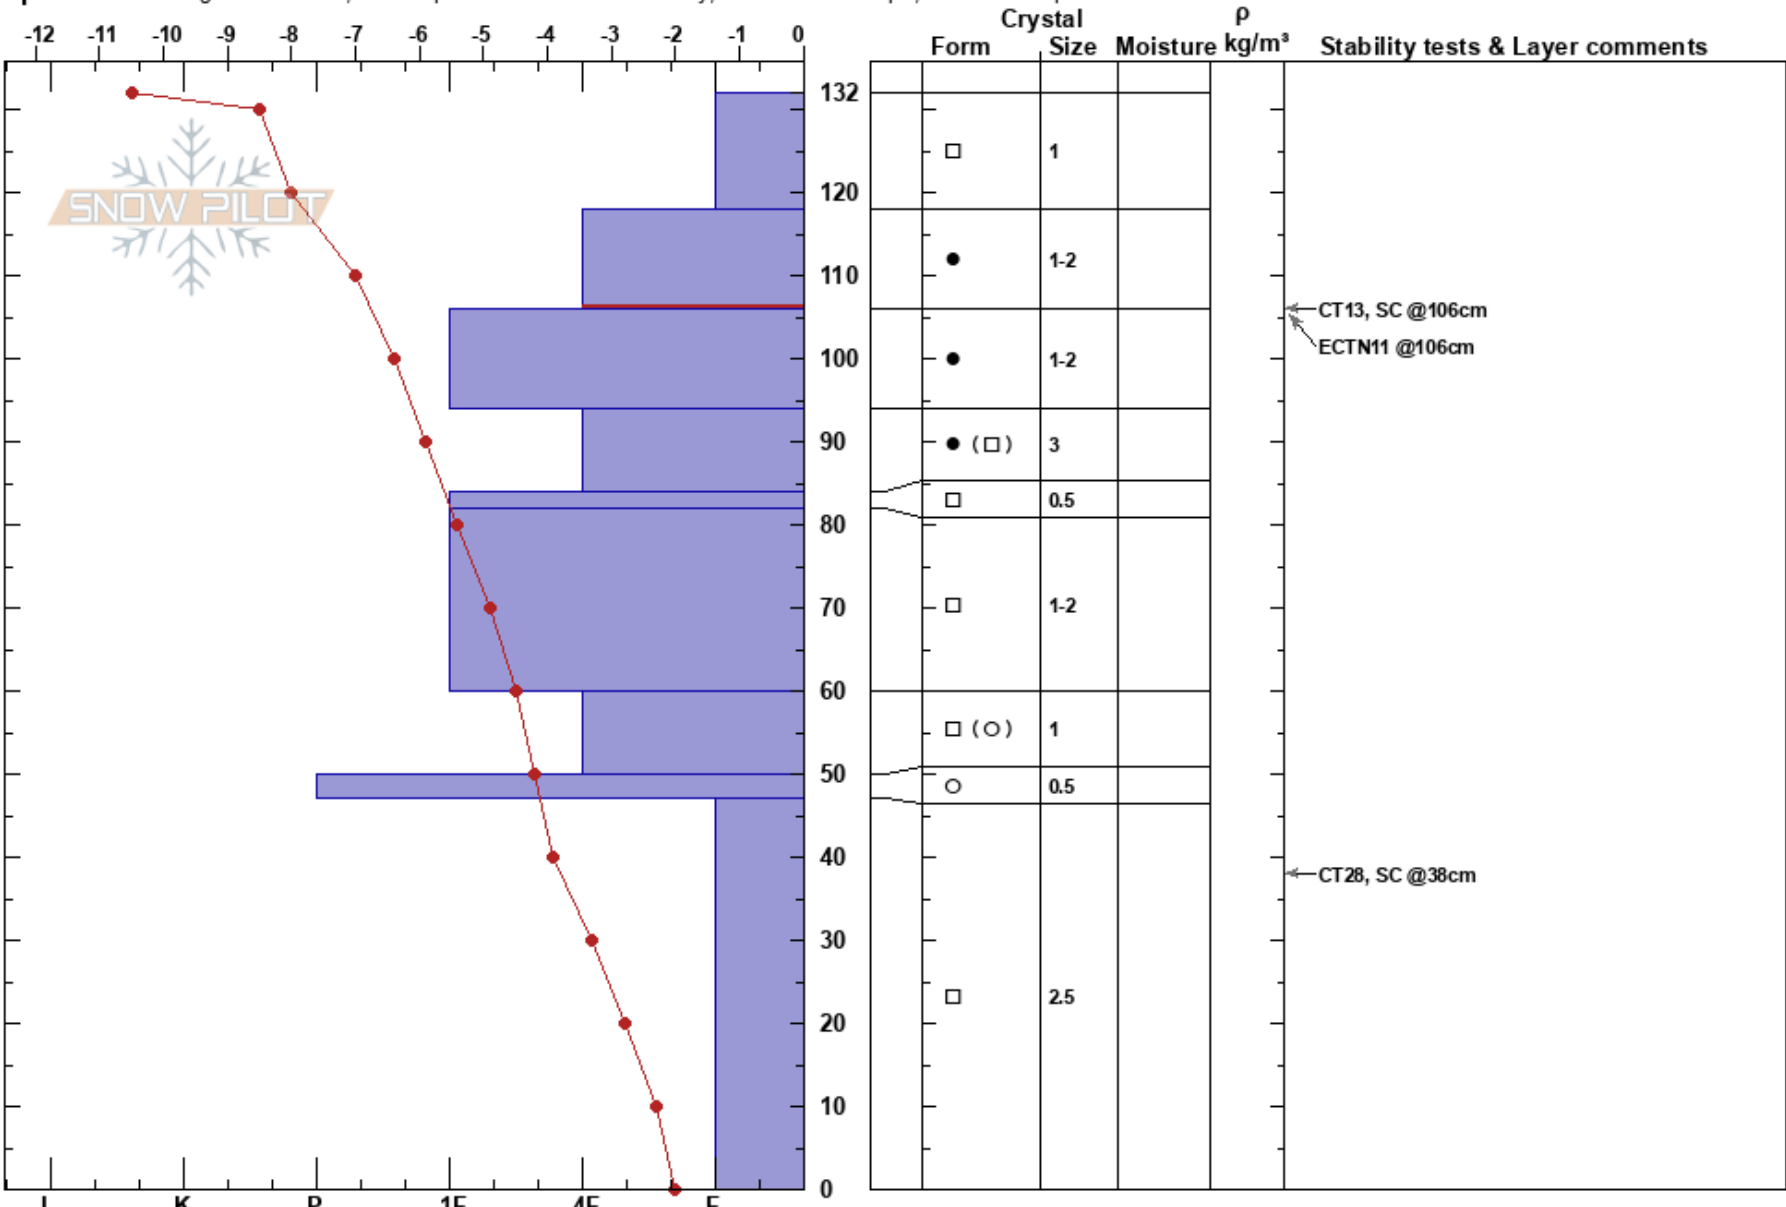

Jackson top
 Finland
 Elevation: 400 m
 Aspect: W

Tommi Laitervo
 03/03/2018 - 14:20
 Co-ord: 67.01760N, 27.21706E
 Slope Angle: 29°
 Wind Loading: no

Stability: HS: 132 Layer Notes:
 Air Temperature: -10.6°C PF: 10 118-106cm: Problematic layer
 Sky Cover: FEW
 Precipitation: NO
 Wind: N Light Breeze

Specifics: Pit dug in a Ski Area; Pit is representative of backcountry; Ski tracks on slope; We skied slope

Notes: