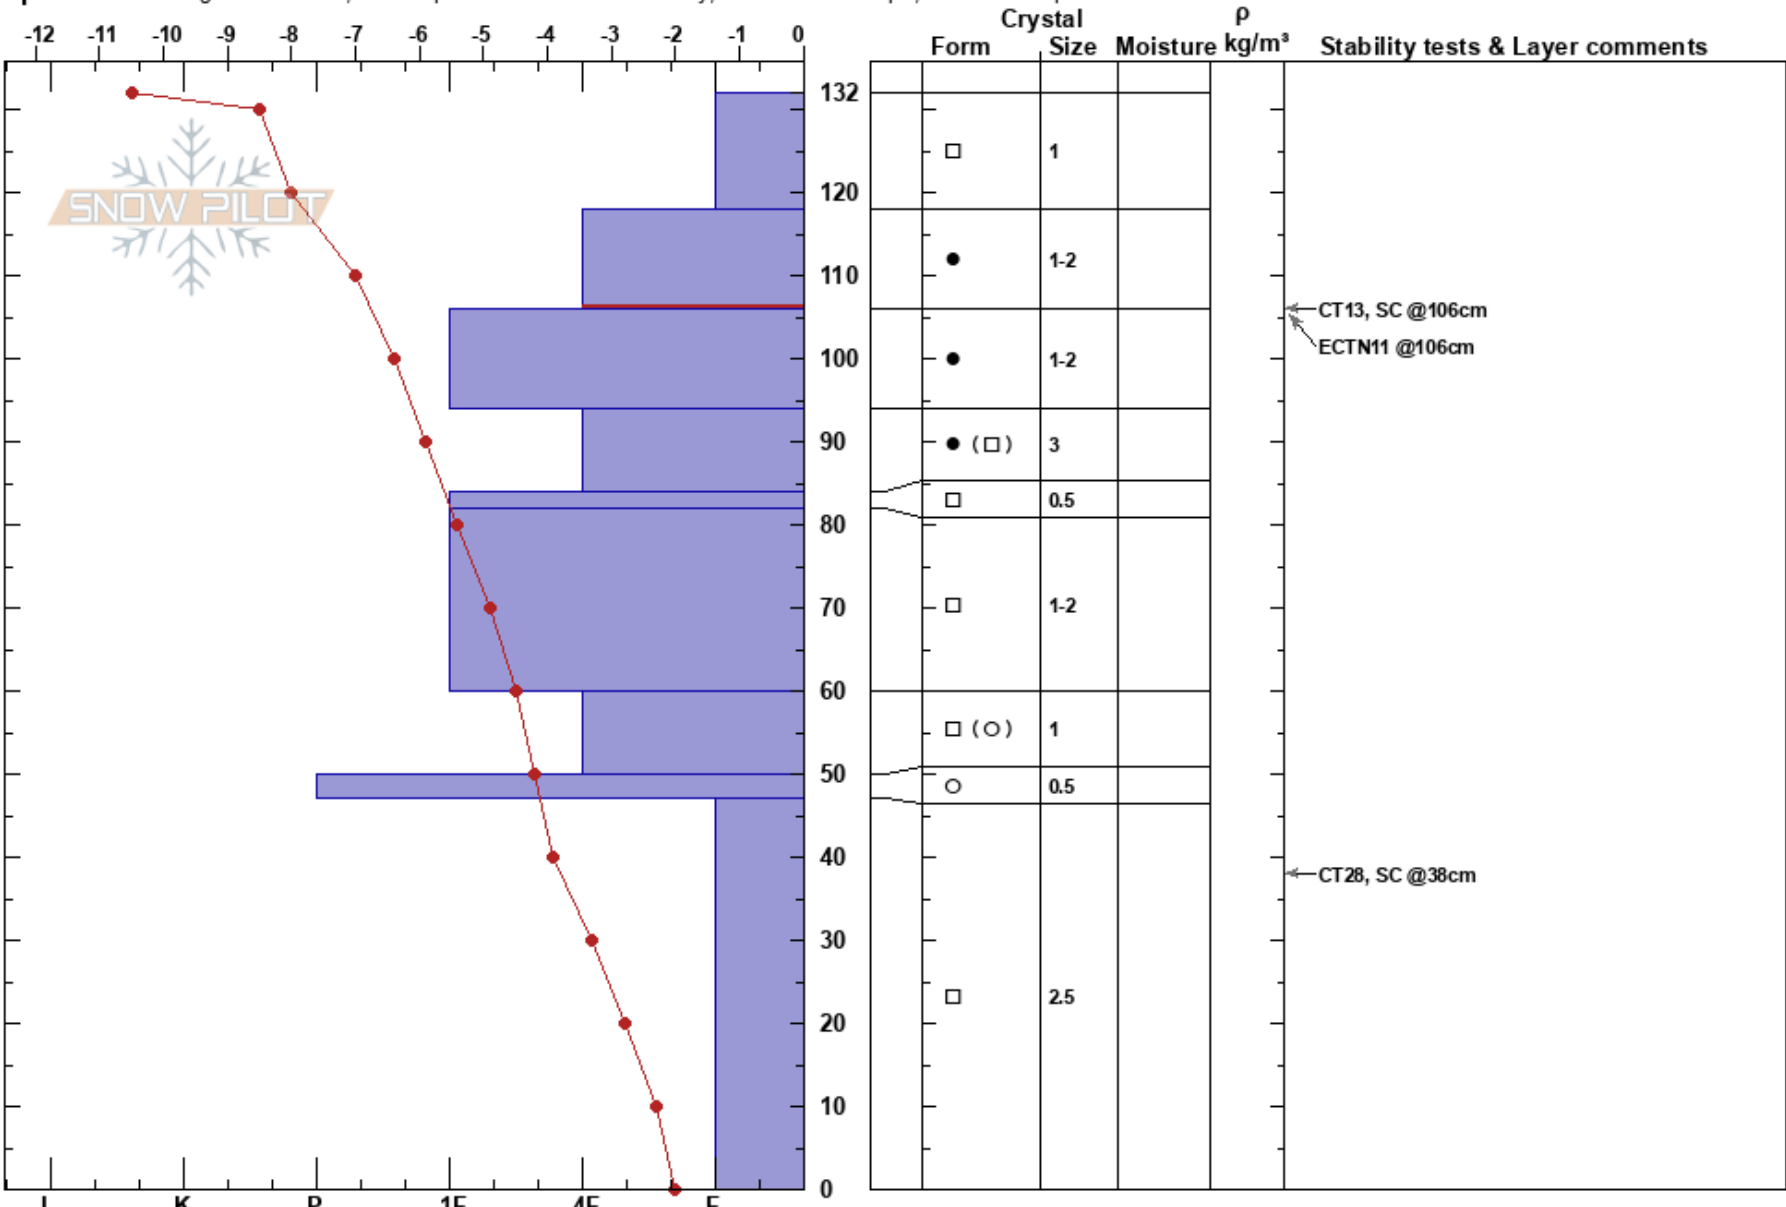

Jackson top  
 Finland  
 Elevation: 400 m  
 Aspect: W

Tommi Laitervo  
 03/03/2018 - 14:20  
 Co-ord: 67.01760N, 27.21706E  
 Slope Angle: 29°  
 Wind Loading: no

Stability: **HS: 132** **Layer Notes:**  
 Air Temperature: -10.6°C PF: 10 118-106cm: Problematic layer  
 Sky Cover: FEW  
 Precipitation: NO  
 Wind: N Light Breeze

Specifics: Pit dug in a Ski Area; Pit is representative of backcountry; Ski tracks on slope; We skied slope

Notes: