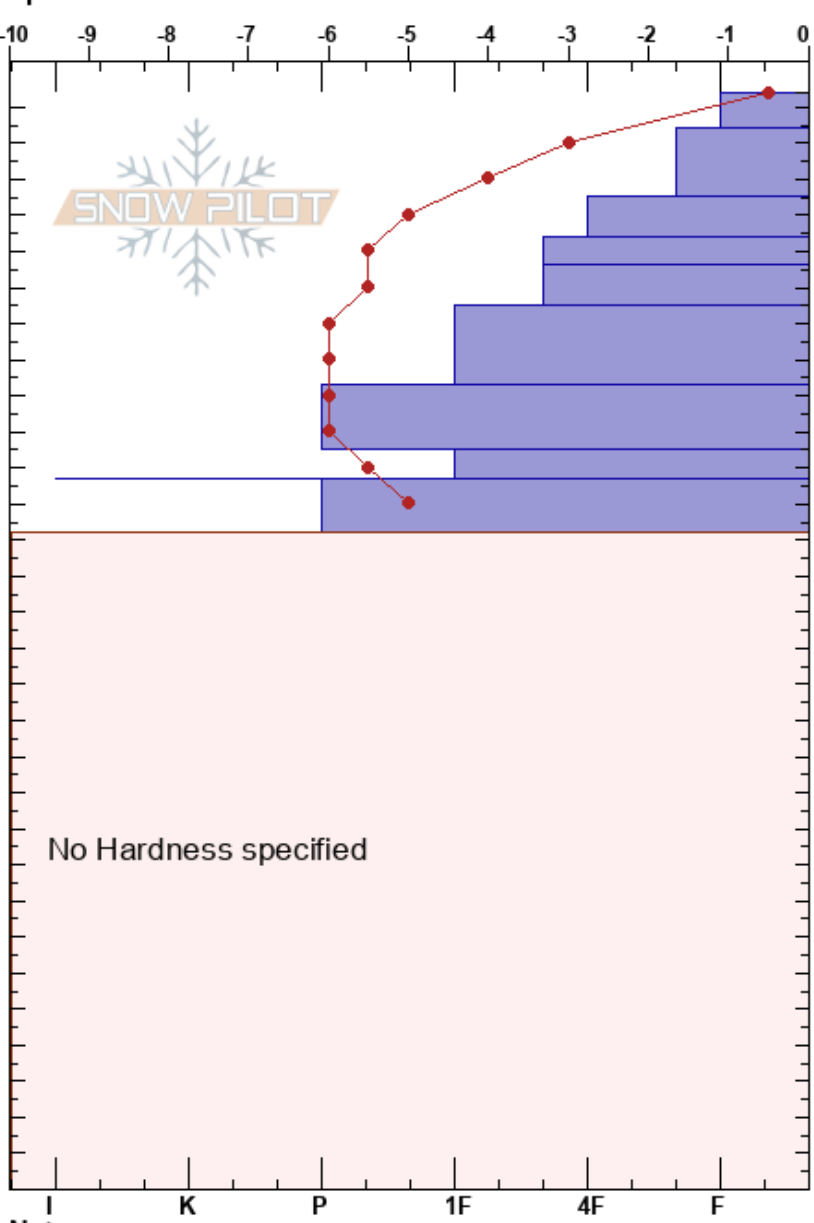

Spruce Creek03_02_18
 Bitterroot
 MT
 Elevation: 7134 ft
 Aspect: 55°
 Specifics:

Travis Craft
 03/02/2018 - 11:00am
 Co-ord: 46.58132N, -114.40063W
 Slope Angle: 25°
 Wind Loading:

Stability:
 Air Temperature: 1°C
 Sky Cover: FEW
 Precipitation: NO
 Wind: E Light Breeze

HS:304
 205-197cm: Problematic layer

Height (cm)	Crystal		Moisture	ρ kg/m ³	Stability tests & Layer comments
	Form	Size			
304	/				
290	/				← ECTN1 @294cm
280	/				
270	/				← ECTN12 @275cm
260	/				← ECTN17 @256cm
250	•				
240	•				
230	•				
220	•				
210	•				
200	□				
190	■				
180	•				
170					
160					
150					
140					
130					
120					
110					
100					
90					
80					
70					
60					
50					
40					
30					
20					
10					
0					