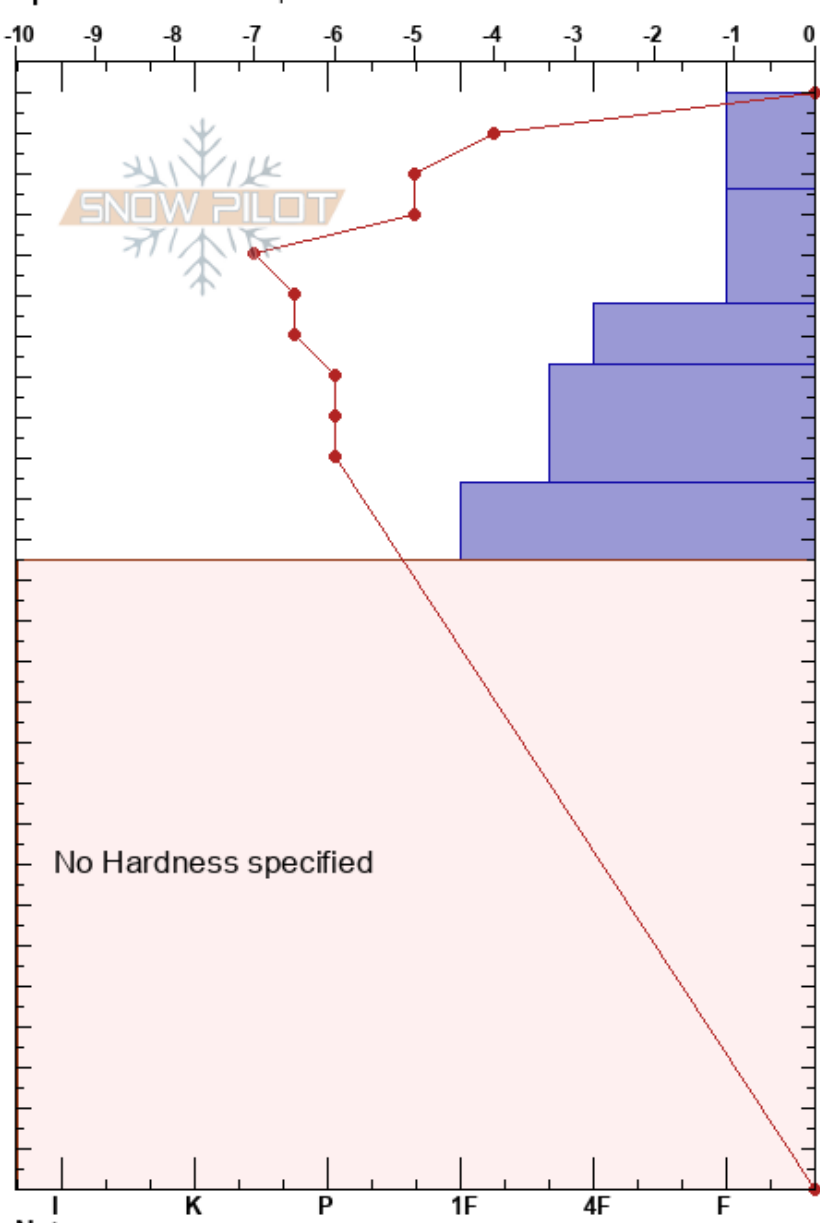

Rattlesnake02_28_2018
 Rattlesnake Mtns
 MT
 Elevation: 7600 ft
 Aspect: 85°
 Specifics: We skied slope

Travis Craft
 02/28/2018 - 11:00am
 Co-ord: 47.04036N, -113.98164W
 Slope Angle: 25°
 Wind Loading:

Stability: **HS:270**
 Air Temperature: -5°C
 Sky Cover: FEW
 Precipitation: NO
 Wind: Calm

PF: 45
 203.1-203cm: could be problem with slab
 203.1-203cm: Problematic layer

Elevation (cm)	Crystal		Moisture	ρ kg/m³	Stability tests & Layer comments
	Form	Size			
270					
260	*				
250					
240					← ECTN1 @246cm
230	/				← ECTN11 @235cm cold snow
220	/				
210	/				
200	□				← ECTN29 @203.1cm
190	/ (•)				203.1-203cm: could be problem with slab
180	/ (•)				
170	•				
160					
150					
140					
130					
120					
110					
100					
90					
80					
70					
60					
50					
40					
30					
20					
10					
0					