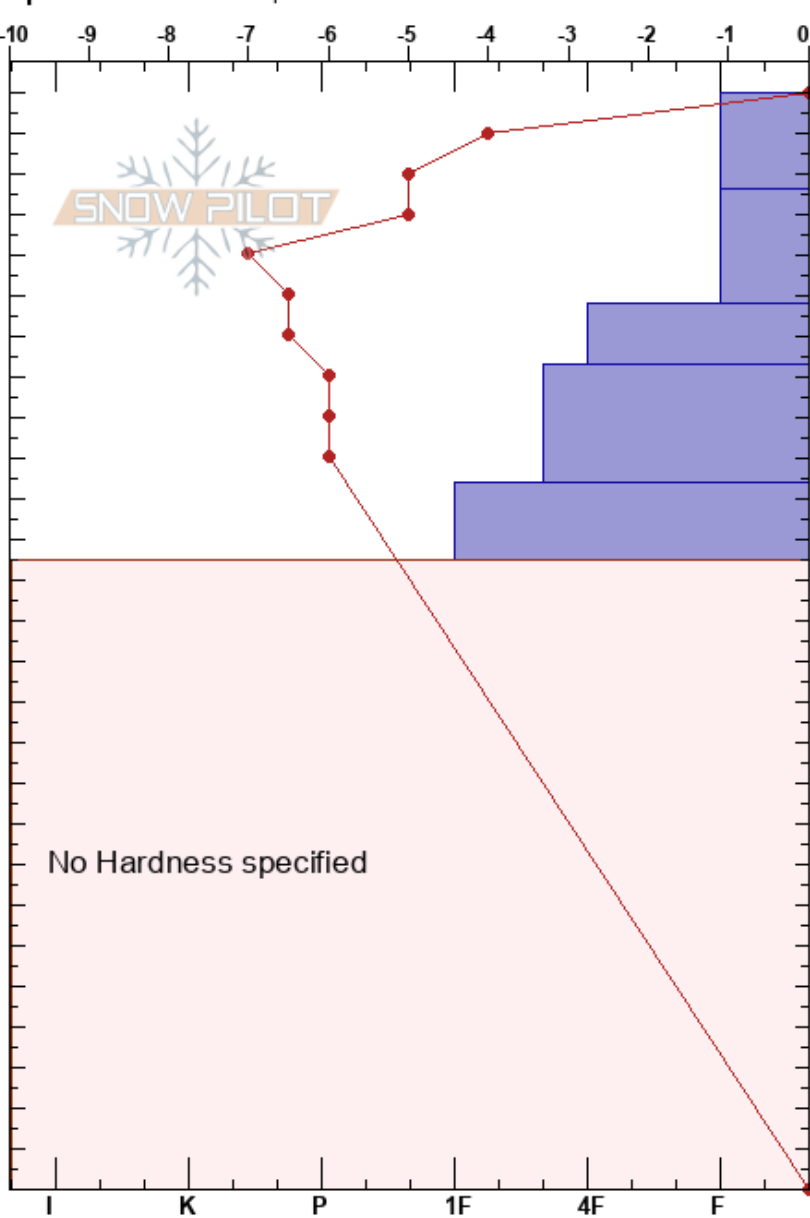

Rattlesnake02_28_2018
 Rattlesnake Mtns
 MT
 Elevation: 7600 ft
 Aspect: 85°
 Specifics: We skied slope

Travis Craft
 02/28/2018 - 11:00am
 Co-ord: 47.04036N, -113.98164W
 Slope Angle: 25°
 Wind Loading:

Stability: **HS:270**
 Air Temperature: -5°C
 Sky Cover: FEW
 Precipitation: NO
 Wind: Calm

PF: 45
 203.1-203cm: could be problem with slab
 203.1-203cm: Problematic layer

Elevation (cm)	Crystal		Moisture	ρ kg/m ³	Stability tests & Layer comments
	Form	Size			
270					
260	*				
250					← ECTN1 @246cm
240					← ECTN11 @235cm cold snow
230	/				
220	/				
210	/				
200	□				← ECTN29 @203.1cm
190	/ (•)				203.1-203cm: could be problem with slab
180	/ (•)				
170	•				
160					
150					
140					
130					
120					
110					
100					
90					
80					
70					
60					
50					
40					
30					
20					
10					
0					