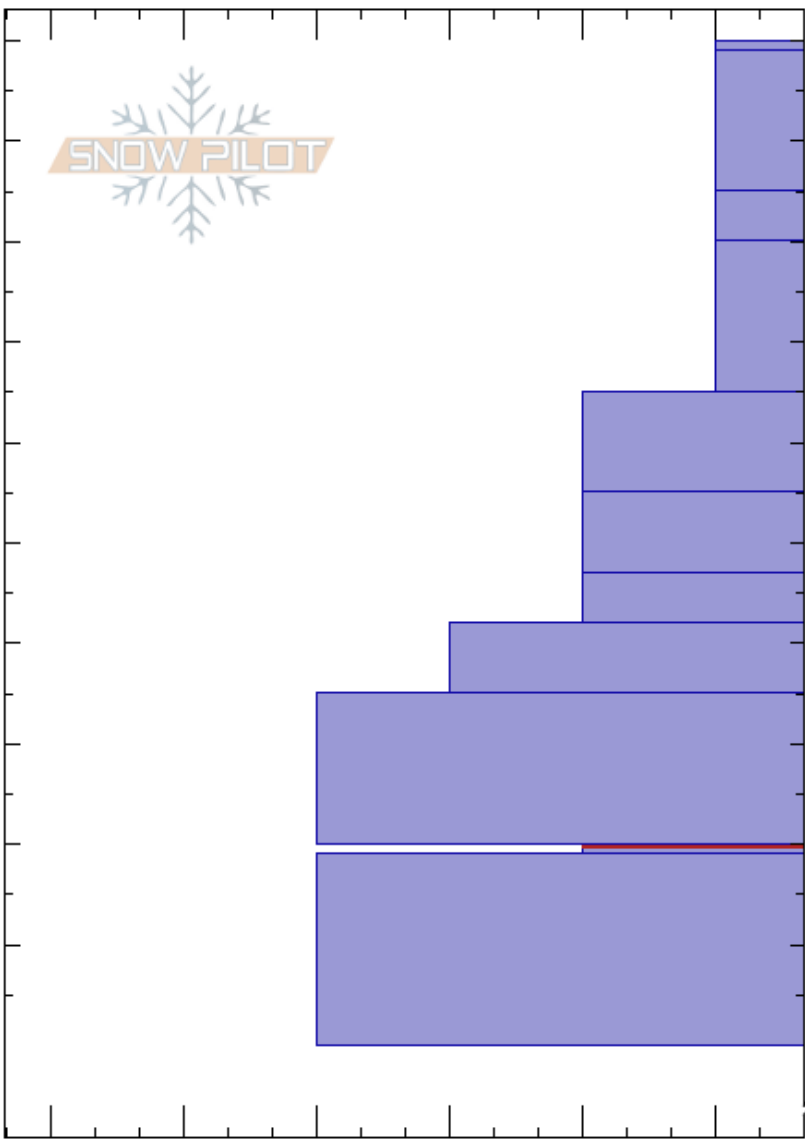

Lost Trail Pass  
 Bitterroot  
 MT  
 Elevation: 7980 ft  
 Aspect: 265°  
 Specifics:

Matt Radlowski  
 02/24/2018 - 2:00pm  
 Co-ord: 45.69881N, -113.97476W  
 Slope Angle: 20°  
 Wind Loading: no

Stability:  
 Air Temperature: -8°C  
 Sky Cover: OVC  
 Precipitation: S1  
 Wind: SE Light Breeze

HS: 190  
 PS: 15 110-109cm: Problematic layer

Height (cm)	Crystal		Moisture	$\rho$ kg/m <sup>3</sup>	Stability tests & Layer comments
	Form	Size			
190	+				
180	/	0.5			
170	/	0.3			
160	□ (/)	0.3			
150	⊖	1			
145					← ECTN17 @145cm
140	⊖	0.5			
135	⊖	1			
130		0.3			
125					← ECTN24 @125cm
120	•	0.5			
110	∨	5			← PST40/100 (End) @109cm
100	•	0.5			
90					