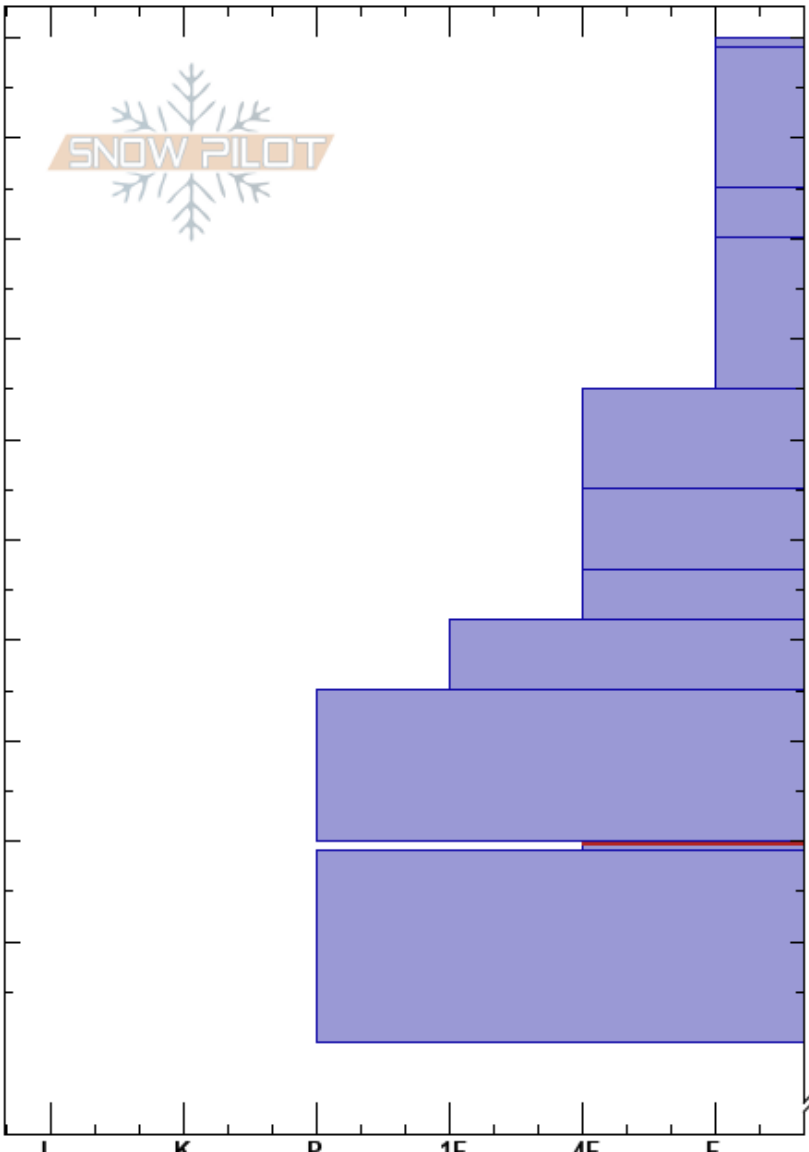

Lost Trail Pass
 Bitterroot
 MT
 Elevation: 7980 ft
 Aspect: 265°
 Specifics:

Matt Radlowski
 02/24/2018 - 2:00pm
 Co-ord: 45.69881N, -113.97476W
 Slope Angle: 20°
 Wind Loading: no

Stability:
 Air Temperature: -8°C
 Sky Cover: OVC
 Precipitation: S1
 Wind: SE Light Breeze

HS: 190
 PS: 15 110-109cm: Problematic layer

Height (cm)	Crystal		Moisture	ρ kg/m ³	Stability tests & Layer comments
	Form	Size			
190	+				
180	/	0.5			
170	/	0.3			
160	□ (/)	0.3			
150	⊖	1			
145					← ECTN17 @145cm
140	⊖	0.5			
135	⊖	1			
130		0.3			
125					← ECTN24 @125cm
120	•	0.5			
110	∇	5			← PST40/100 (End) @109cm
100	•	0.5			
90					