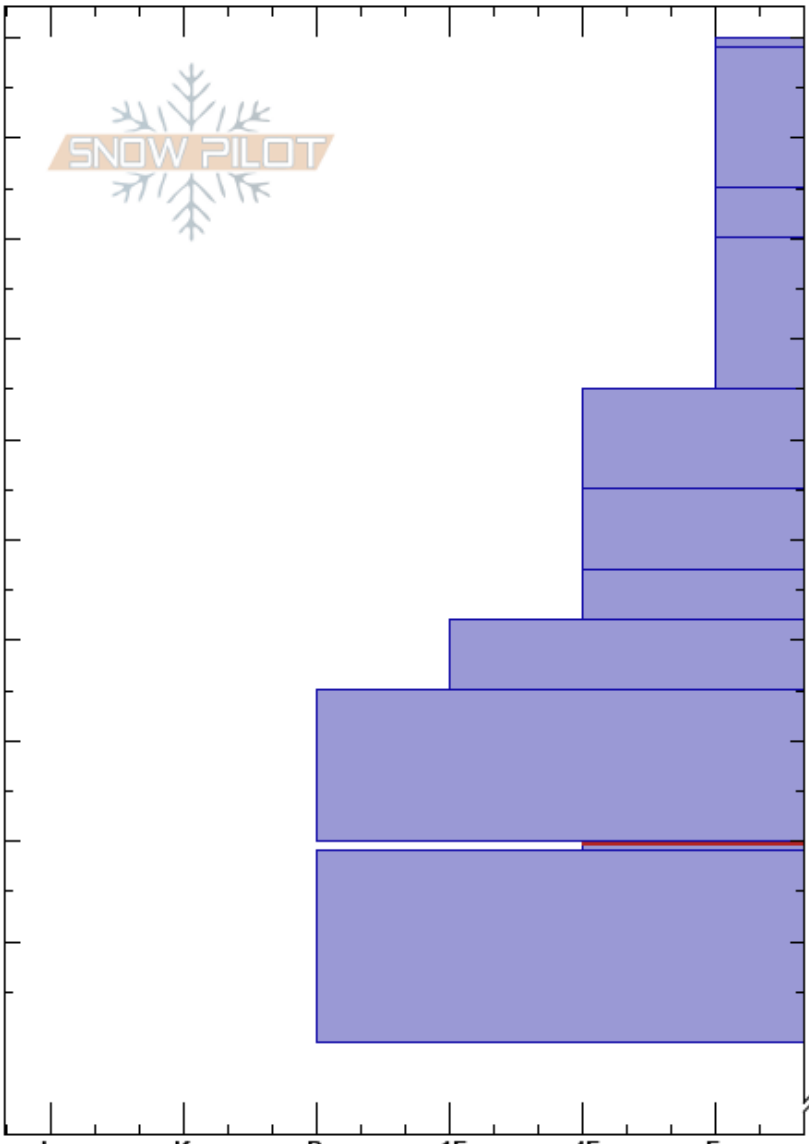

Lost Trail Pass
 Bitterroot
 MT
 Elevation: 7980 ft
 Aspect: 265°
 Specifics:

Matt Radlowski
 02/24/2018 - 2:00pm
 Co-ord: 45.69881N, -113.97476W
 Slope Angle: 20°
 Wind Loading: no

Stability:
 Air Temperature: -8°C
 Sky Cover: OVC
 Precipitation: S1
 Wind: SE Light Breeze

HS: 190
 PS: 15 110-109cm: Problematic layer

Height (cm)	Crystal		Moisture	ρ kg/m ³	Stability tests & Layer comments
	Form	Size			
190	+				
180	/	0.5			
170	/	0.3			
160	□ (/)	0.3			
150	⊖	1			
145					← ECTN17 @145cm
140	⊖	0.5			
135	⊖	1			
130		0.3			
125					← ECTN24 @125cm
120	•	0.5			
110	∇	5			← PST40/100 (End) @109cm
100	•	0.5			
90					