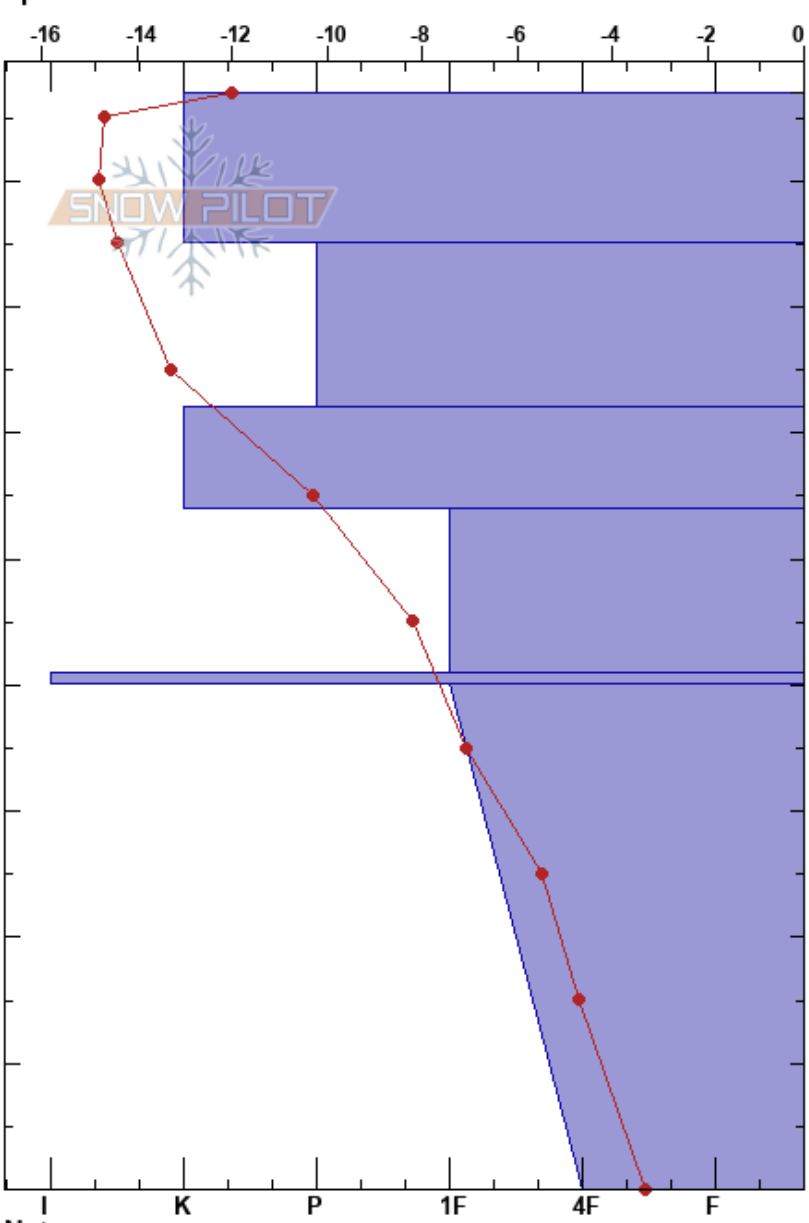

Steinskartinden500
 Kvaløya
 Norway
 Elevation: 525 m
 Aspect: NE
 Specifics:

Harvey Goodwin
 26/02/2018 - 09:15
 Co-ord: 69.65574N, 18.60931E
 Slope Angle:
 Wind Loading: no

Stability:
 Air Temperature: -7°C
 Sky Cover: FEW
 Precipitation: NO
 Wind: S Light Breeze

HS:87

Layer Notes:

Form	Crystal		ρ kg/m ³	Stability tests & Layer comments
	Size	Moisture		
⊙ ⊙			D	
□ (⊕)	0.5-1		D	
⊙ ⊙			D	
○ (⊕)	0.5-1		D	
■			D	
□ (∧)	1-2		D	

Notes: