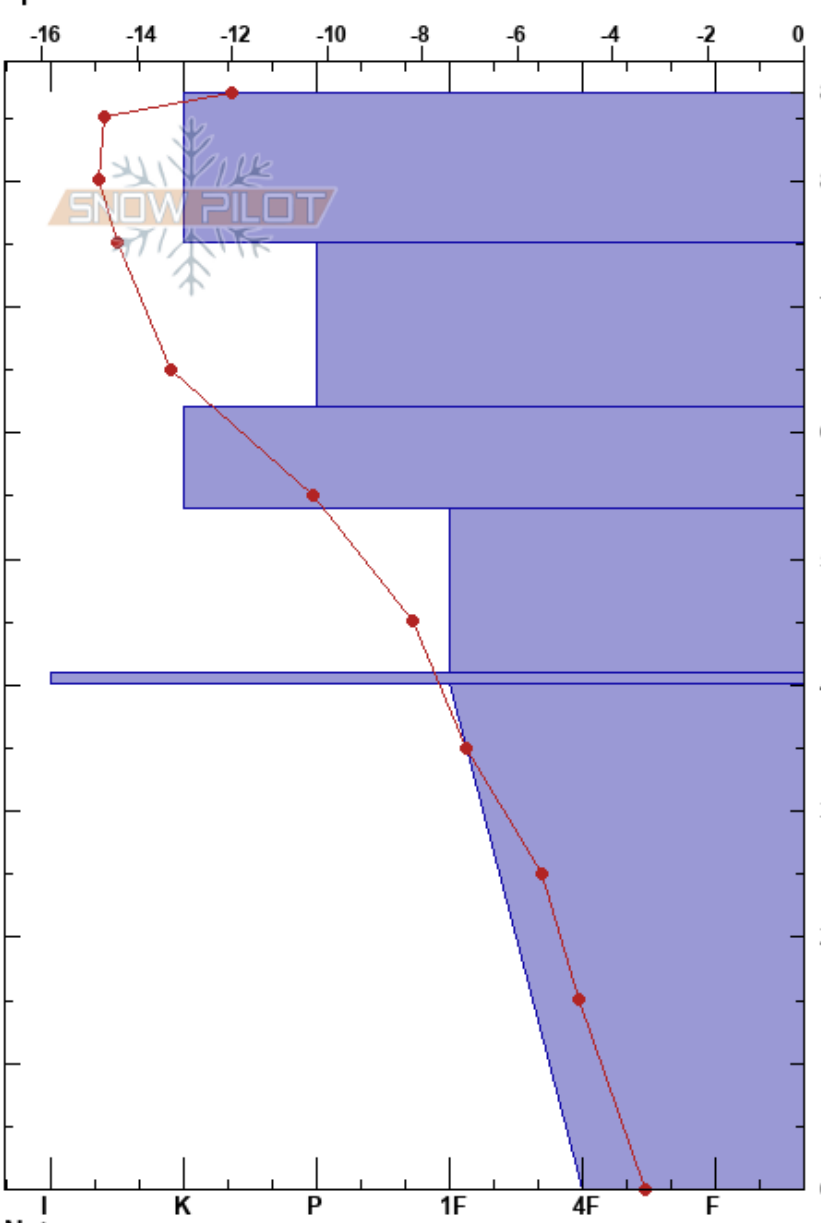

Steinskartinden500
 Kvaløya
 Norway
 Elevation: 525 m
 Aspect: NE
 Specifics:

Harvey Goodwin
 26/02/2018 - 09:15
 Co-ord: 69.65574N, 18.60931E
 Slope Angle:
 Wind Loading: no

Stability:
 Air Temperature: -7°C
 Sky Cover: FEW
 Precipitation: NO
 Wind: S Light Breeze

HS:87

Layer Notes:

Height (m)	Crystal		Moisture	ρ kg/m ³	Stability tests & Layer comments
	Form	Size			
87					
80	⊙ ⊙		D		
70	□ (⊕)	0.5-1	D		
60	⊙ ⊙		D		
50	○ (⊕)	0.5-1	D		
40	■		D		
20	□ (∧)	1-2	D		

Notes: