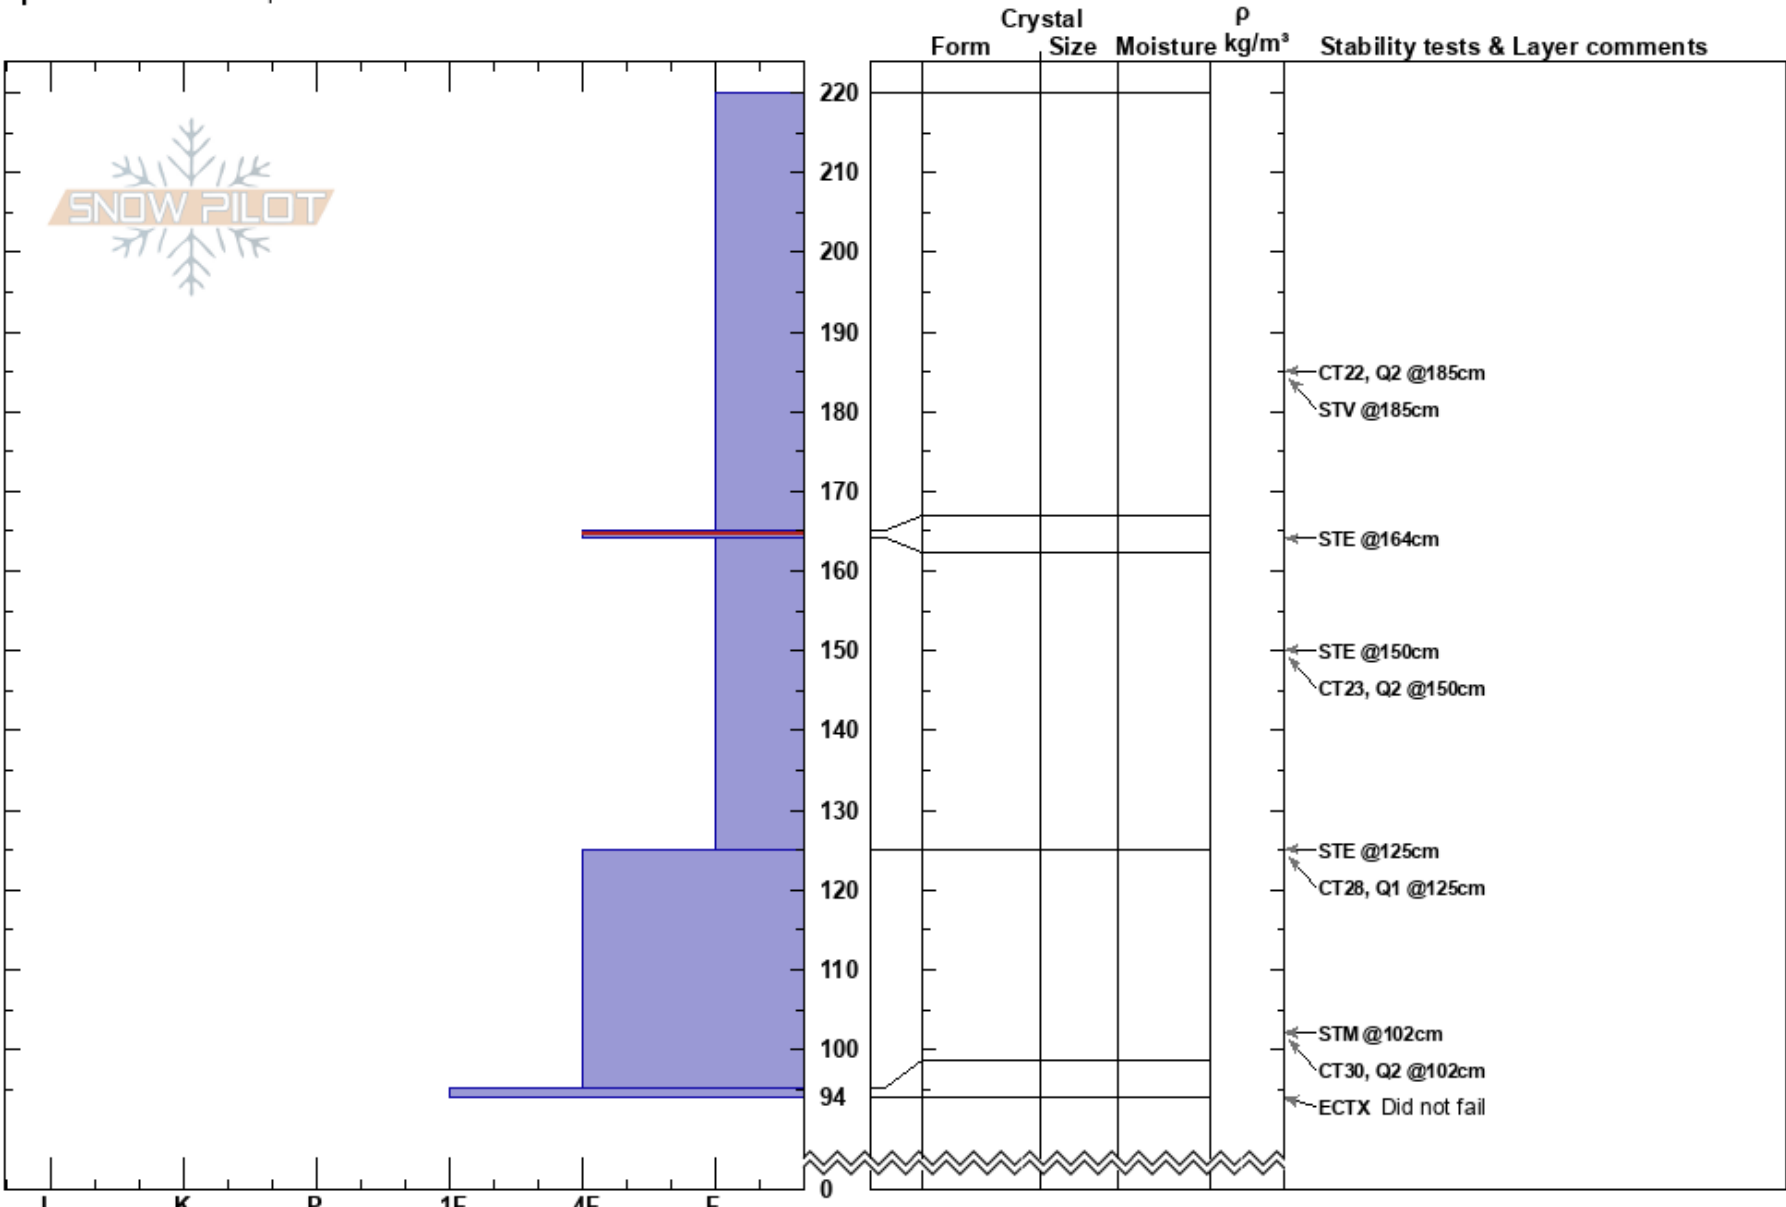

Spout Springs 2/25/18
 Blues
 OR
 Elevation: 5280 ft
 Aspect: NE
 Specifics: We skied slope

Harry Sherman
 02/25/2018 - 10:00am
 Co-ord: 45.75294N, -118.03272W
 Slope Angle: 22°
 Wind Loading: yes

Stability: **HS:220**
 Air Temperature: 165-164cm: Problematic layer
 Sky Cover: OVC
 Precipitation: S2
 Wind: SW Moderate