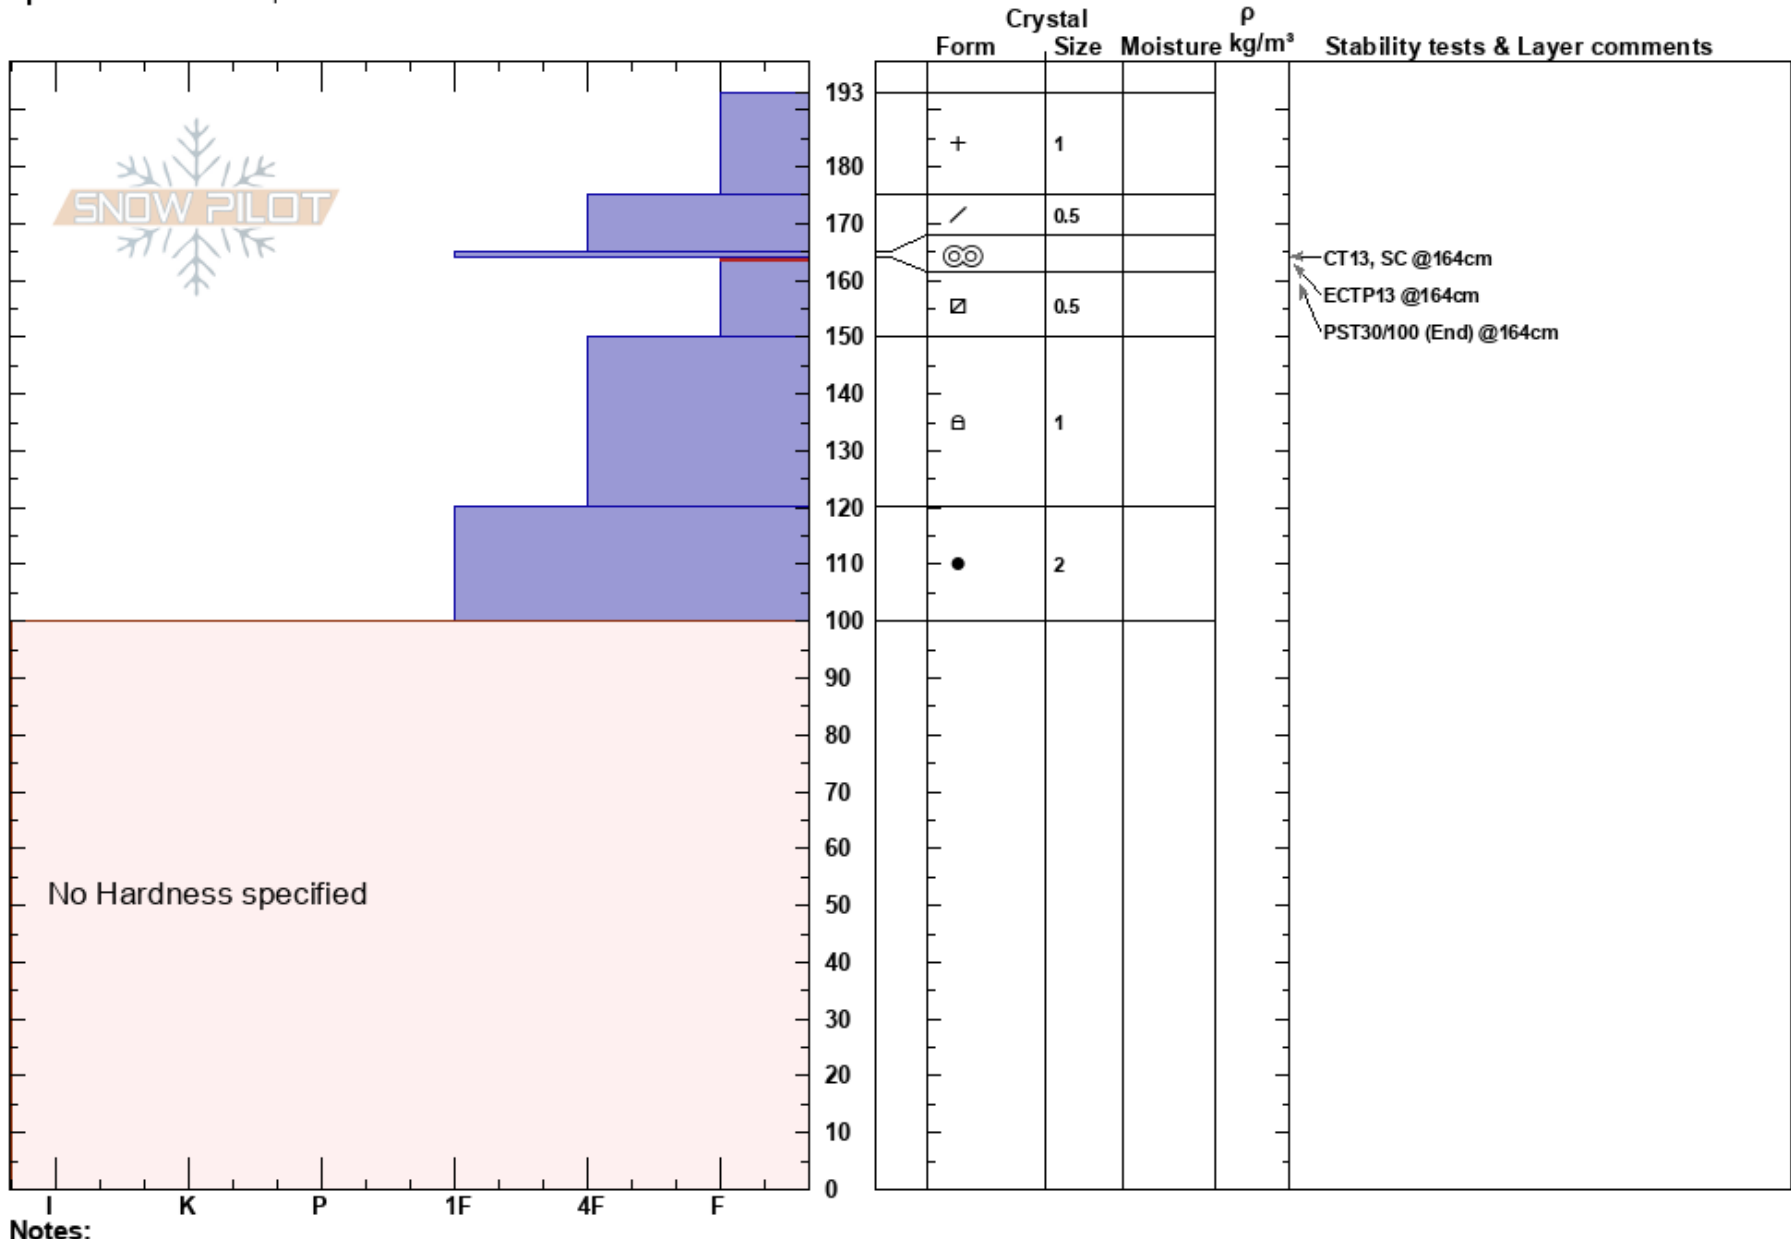

Round Valley Pit
 Central Sierra
 CA
Elevation: 8121 ft
Aspect: 318°
Specifics: We skied slope

David Reichel
 02/25/2018 - 12:30pm
Co-ord: 39.36598N, -120.36272W
Slope Angle: 20°
Wind Loading:

Stability: Good
Air Temperature:
Sky Cover: FEW
Precipitation: NO
Wind: NW Light Breeze
HS: 193
PF: 30 164-150cm: Problematic layer
Layer Notes: