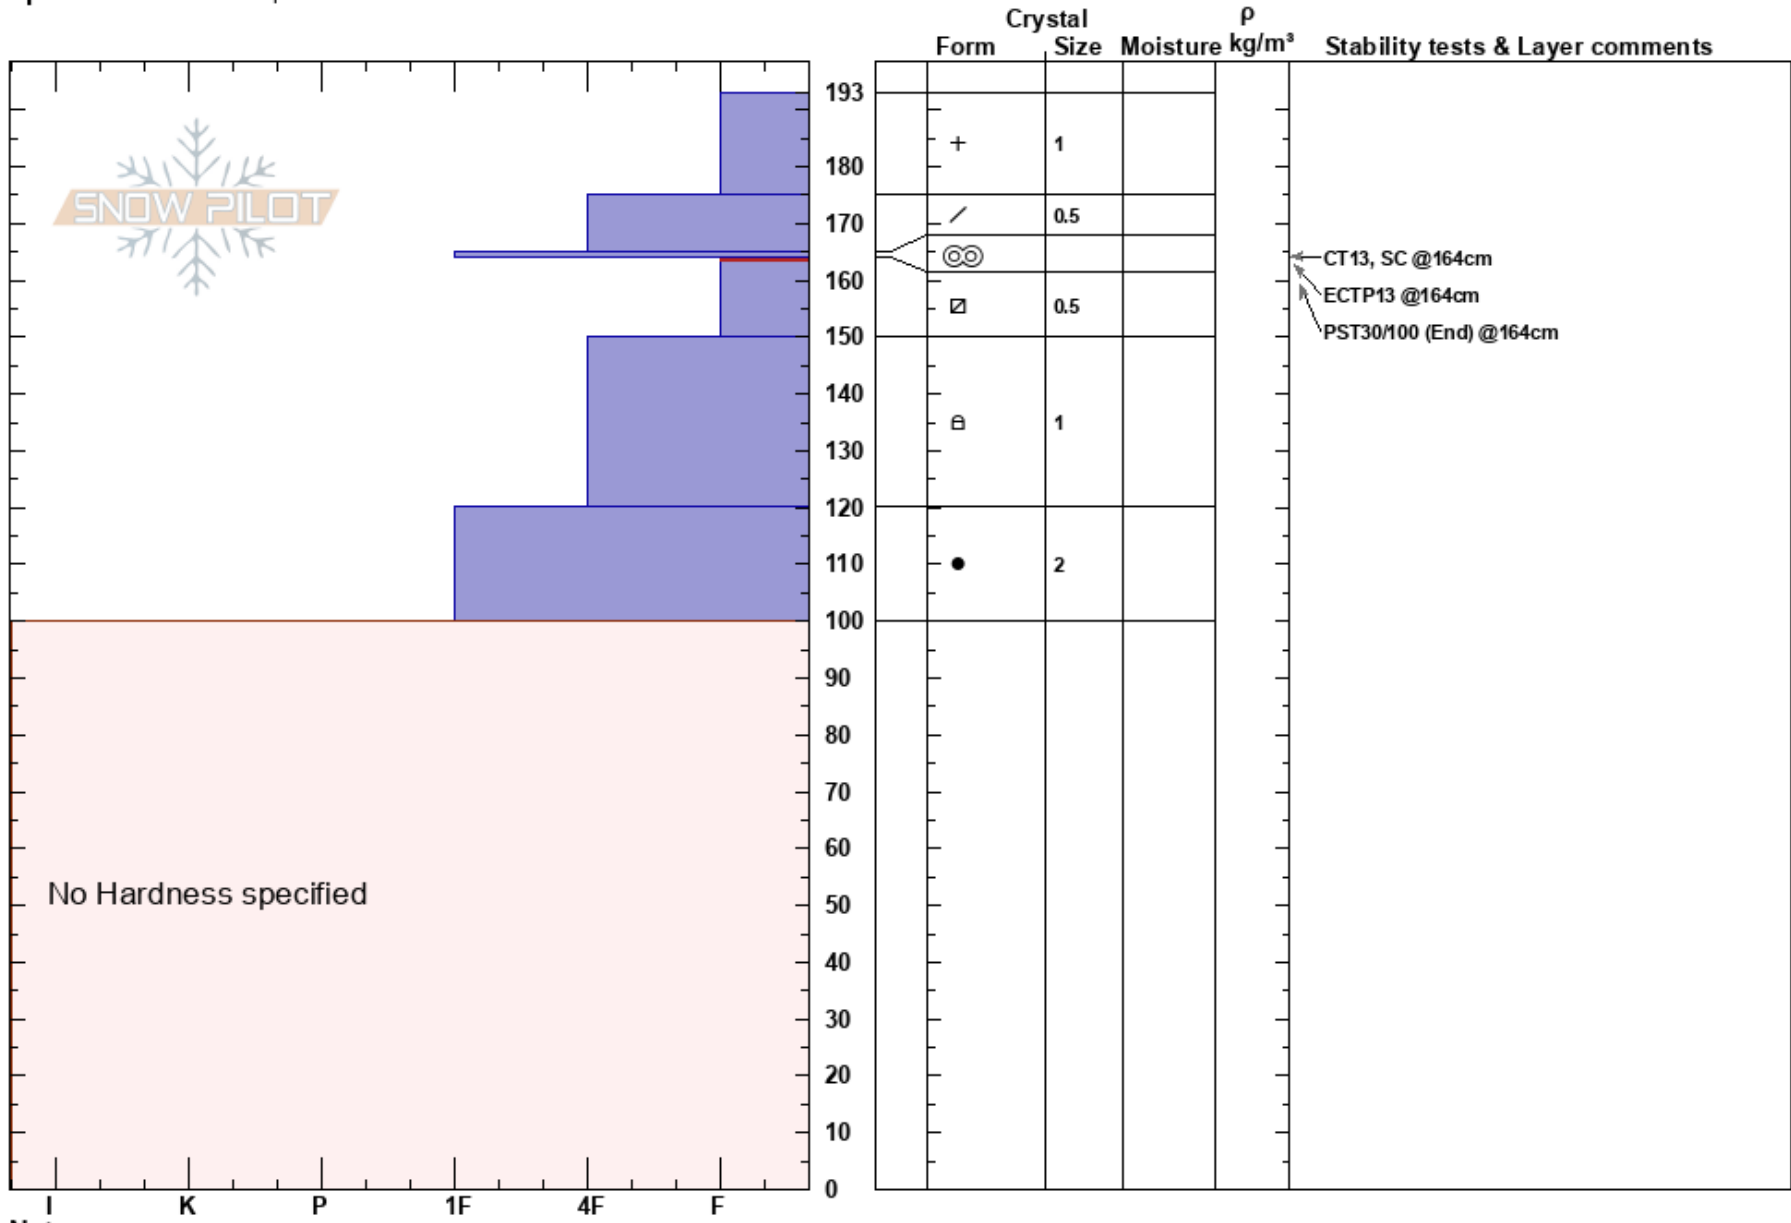

Round Valley Pit
 Central Sierra
 CA
Elevation: 8121 ft
Aspect: 318°
Specifics: We skied slope

David Reichel
 02/25/2018 - 12:30pm
Co-ord: 39.36598N, -120.36272W
Slope Angle: 20°
Wind Loading:

Stability: Good
Air Temperature:
Sky Cover: FEW
Precipitation: NO
Wind: NW Light Breeze
HS: 193
PF: 30 164-150cm: Problematic layer
Layer Notes:

No Hardness specified

Notes: