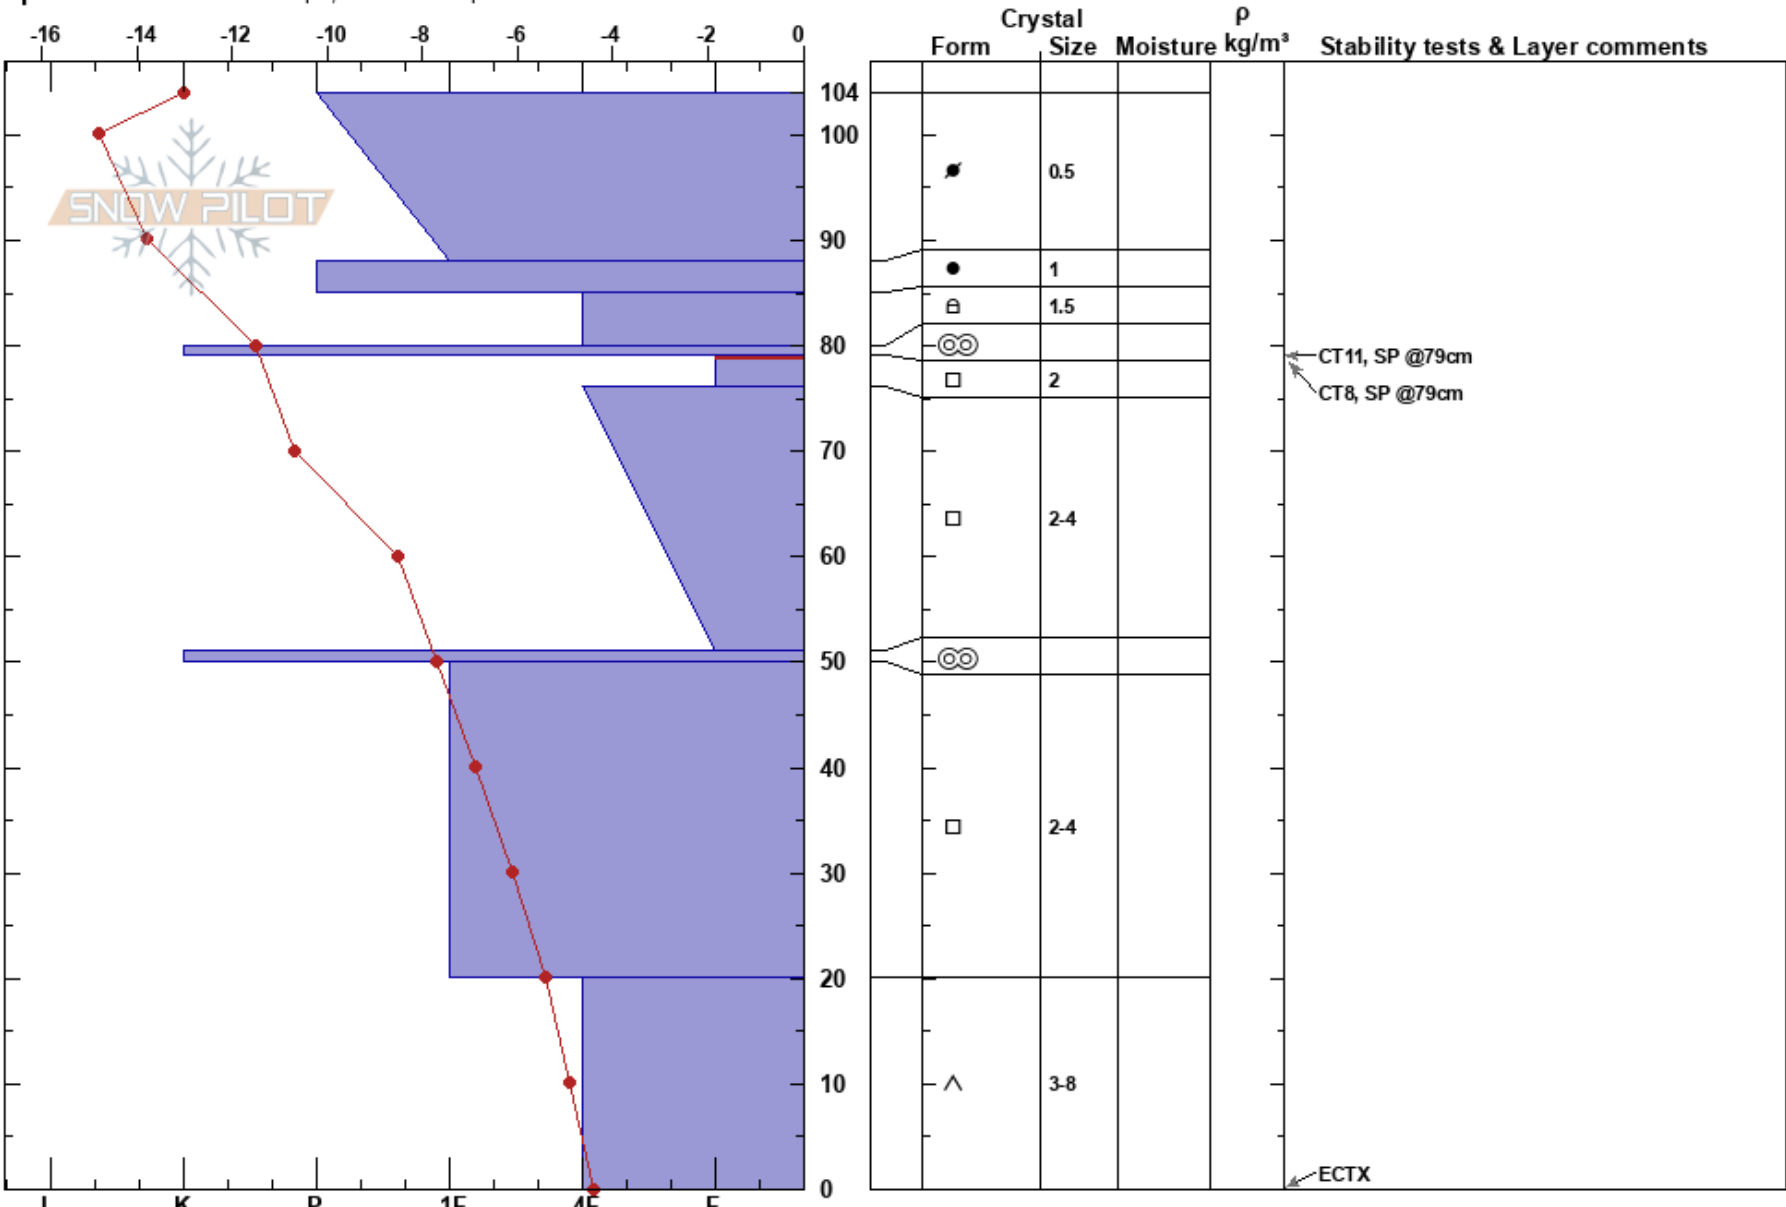

Co-ord: 67.01912N, 27.21651E

Sky Cover: BKN

Elevation: 420 m

Slope Angle: 29°

Precipitation: NO

Aspect: SE

Wind Loading: no

Wind: N Light Breeze

Specifics: Ski tracks on slope; We skied slope

Notes: