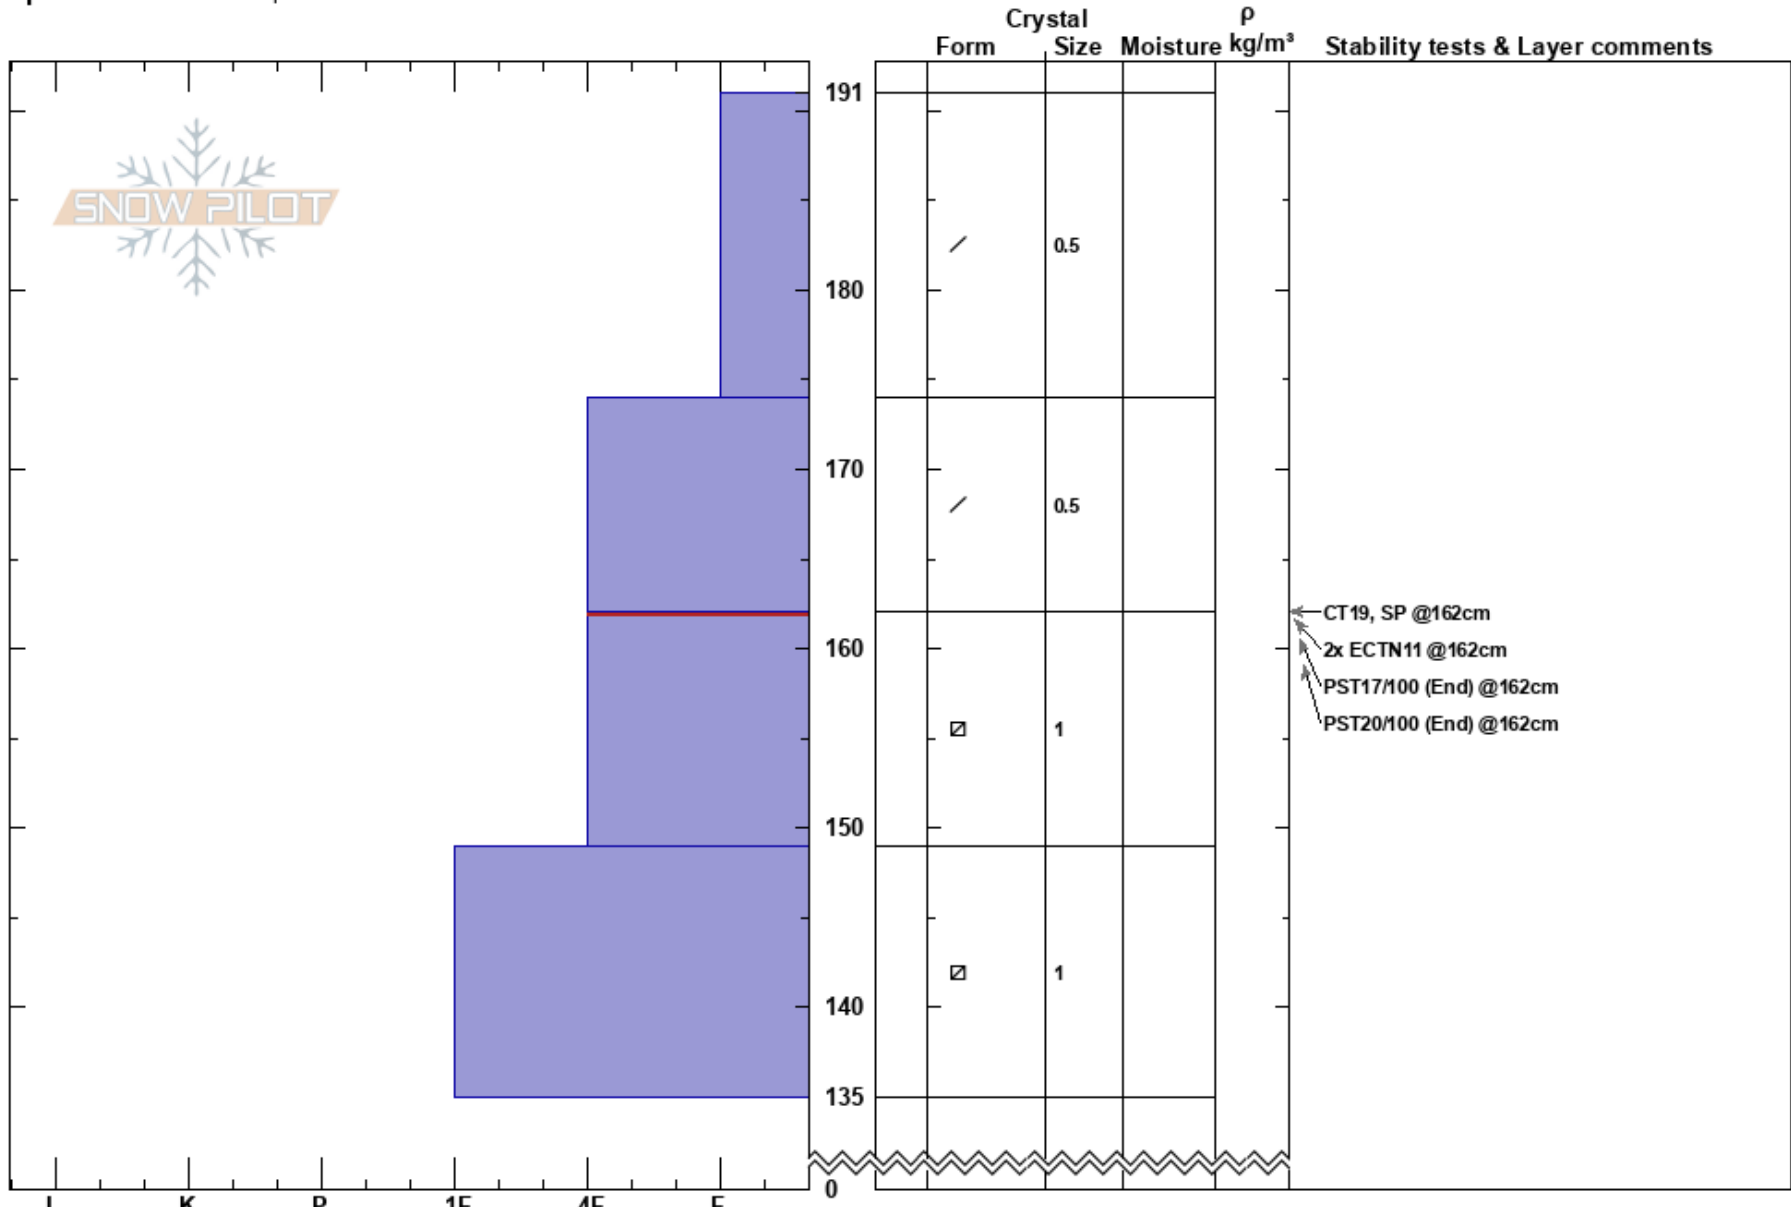

Incline Lake Peak
 Carson Range
 NV
Elevation: 9240 ft
Aspect: 10°
Specifics: We skied slope

Brandon Schwartz
 02/24/2018 - 10:00am
Co-ord: 39.29838N, -119.94278W
Slope Angle: 22°
Wind Loading: no

Stability: Very Good **HS:** 191 **Layer Notes:**
Air Temperature: -9°C **PS:** 30 162-149cm: Problematic layer
Sky Cover: OVC
Precipitation: NO
Wind: SW Moderate

Notes: Pit dug in open, wind sheltered below treeline terrain.