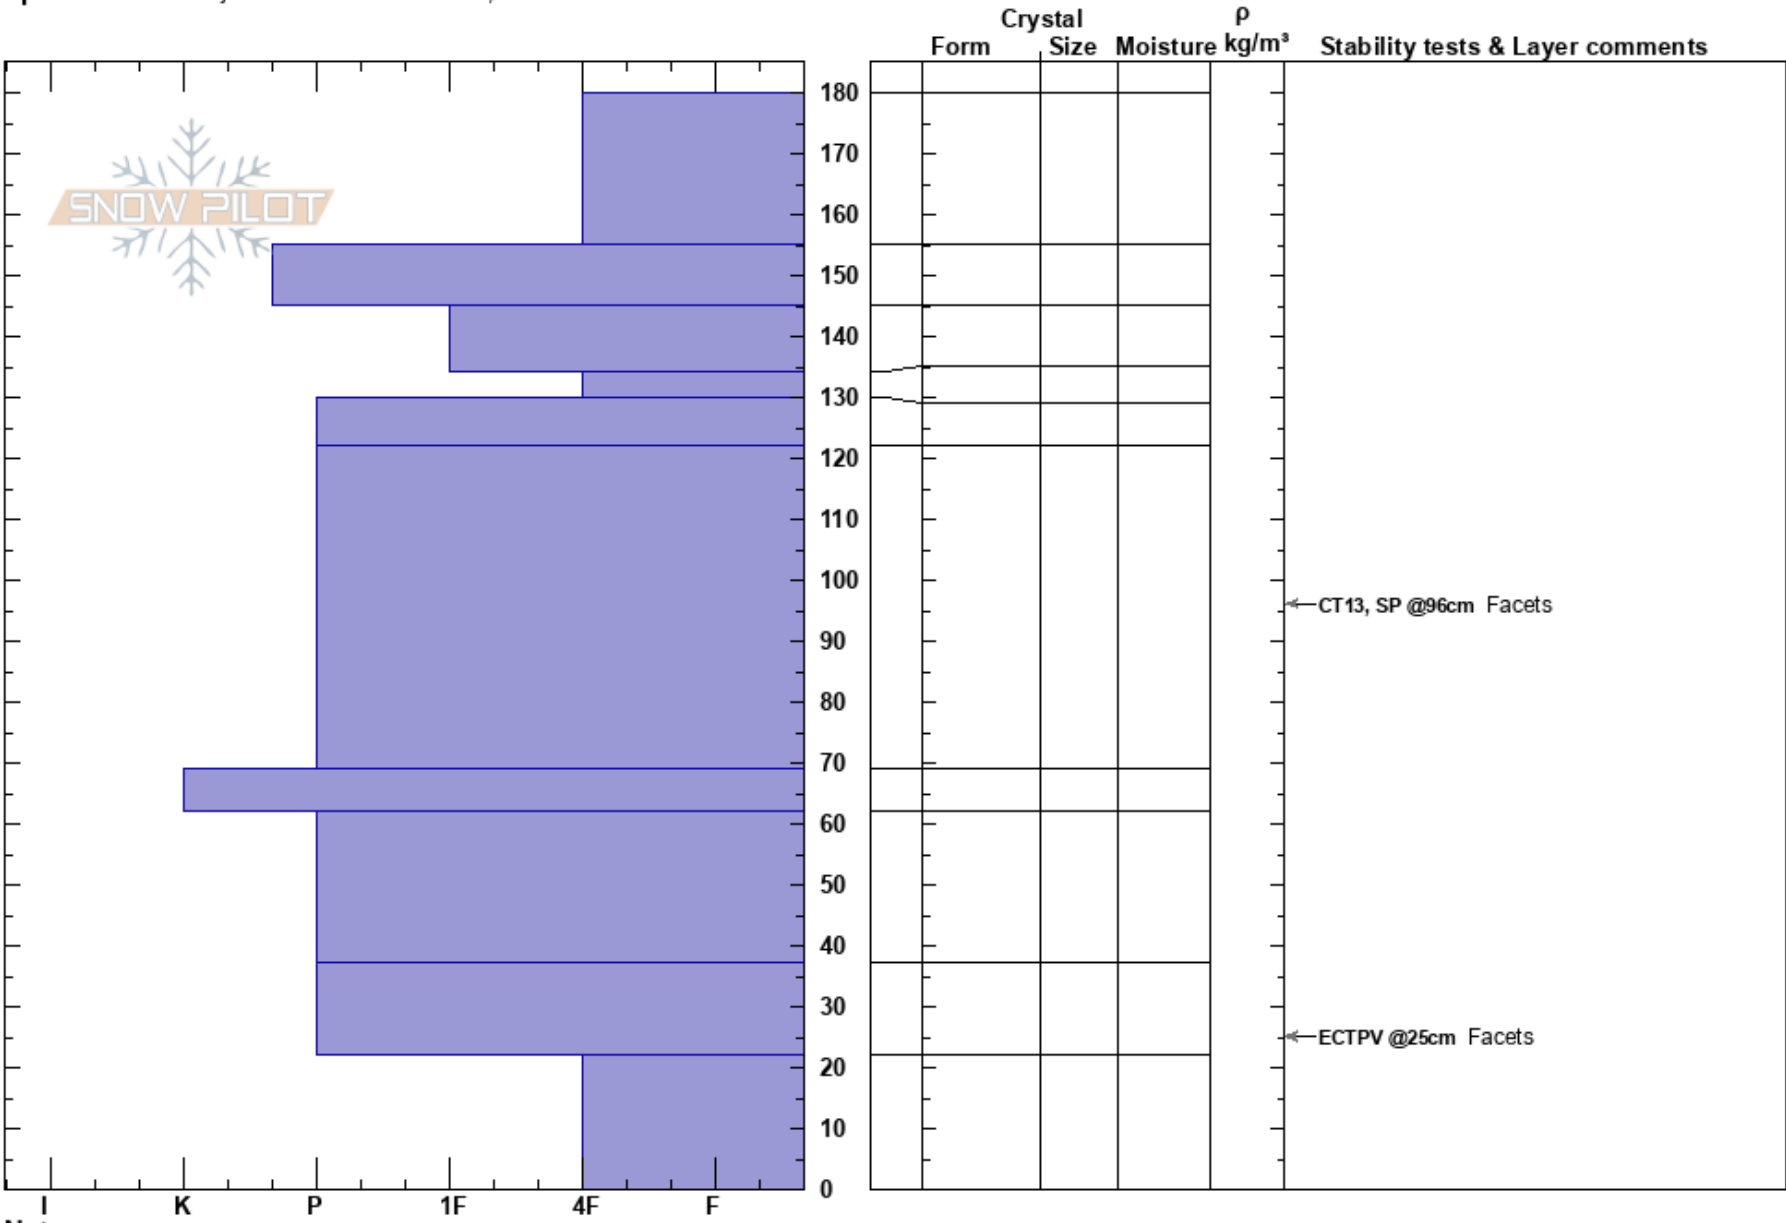

Castle Mtn Huck Bowl Lindsay Fixmer
 Canadian Rockies 19/12/2016 - 15:00
 AB
Elevation: 2200 ft
Aspect: NE
Specifics: Pit is adjacent to avalanche: crown;

Stability:
Air Temperature:
Sky Cover: BKN
Precipitation: S1
Wind: SW Moderate

HS: 180

Layer Notes:

Notes: