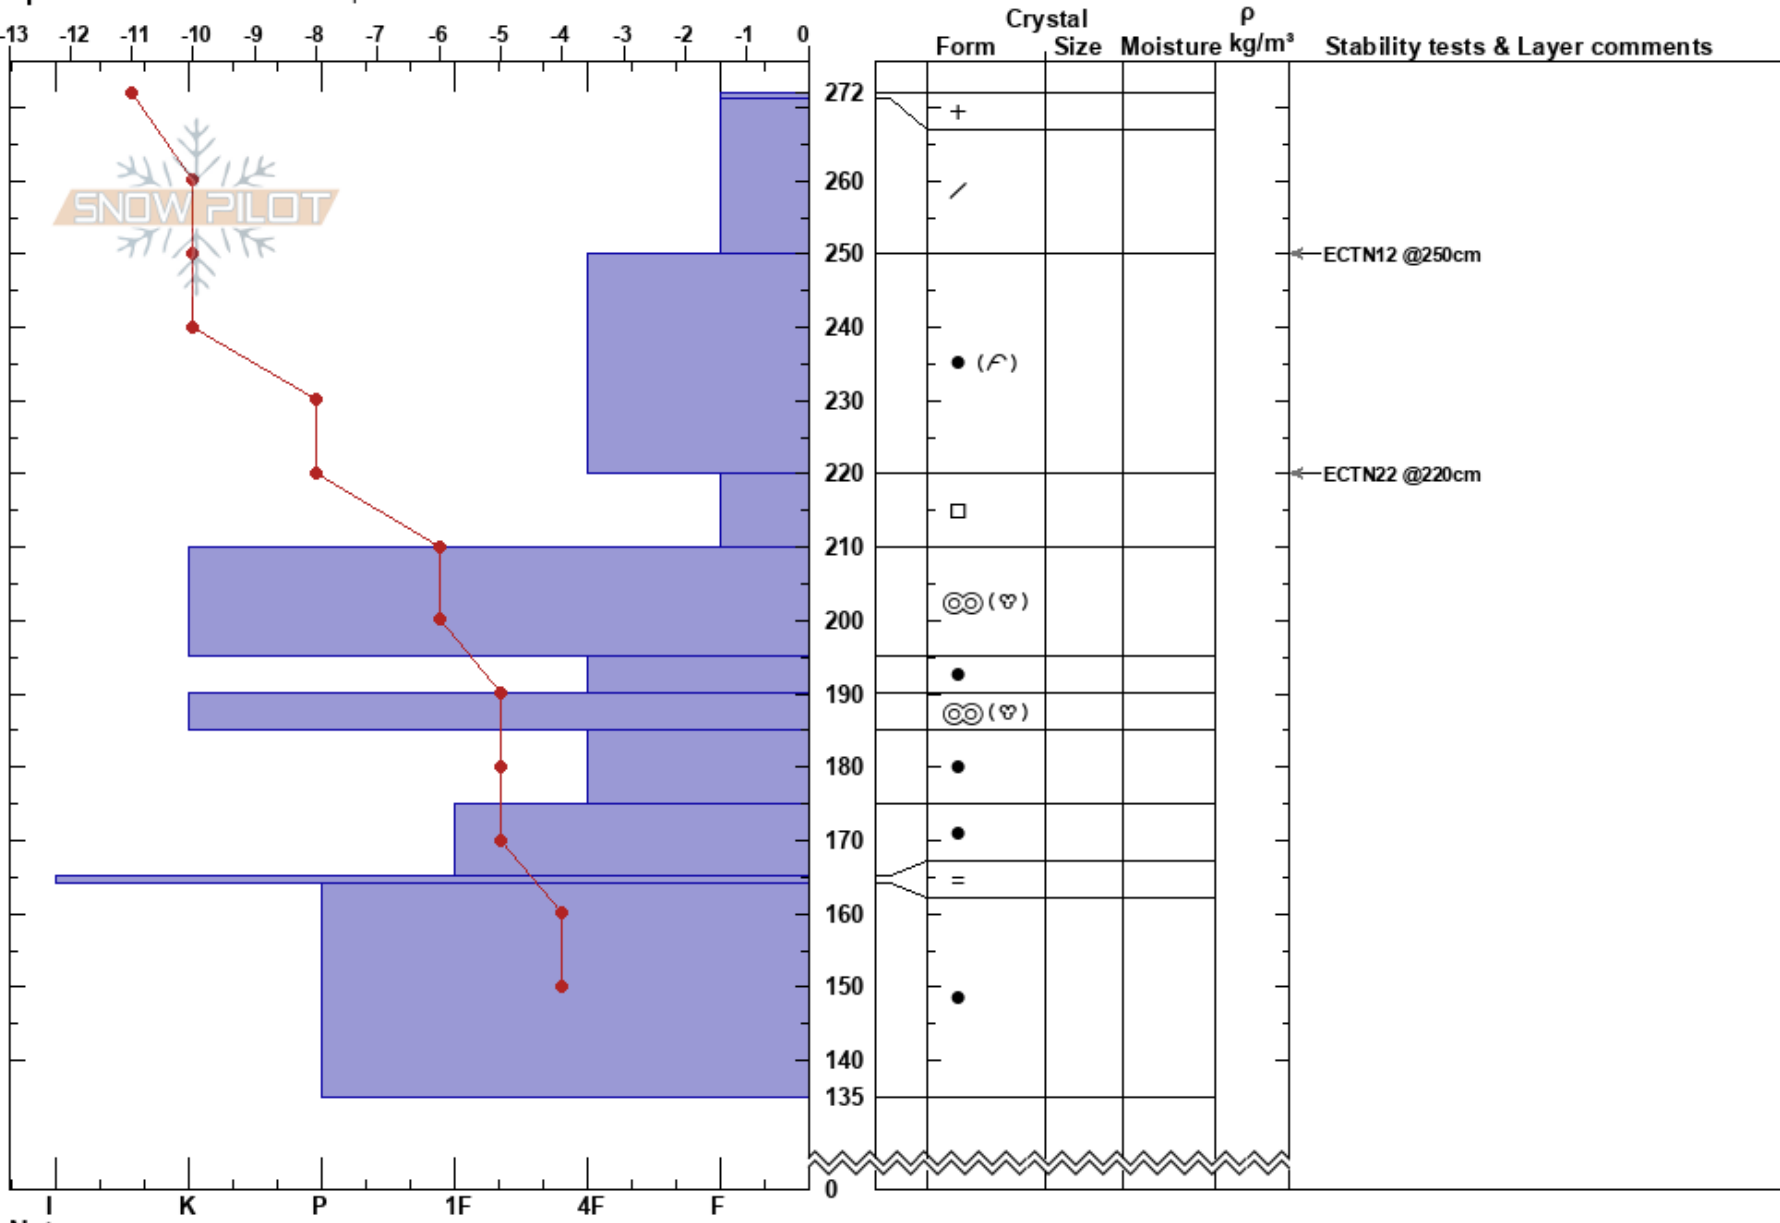

Marshall Lake
 Missions
 MT
 Elevation: 6400 ft
 Aspect: 58°
 Specifics: We snowmobiled slope

Logan King
 02/23/2018 - 11:00am
 Co-ord: 47.25234N, -113.63332W
 Slope Angle: 31°
 Wind Loading: no

Stability: Very Good HS:272 Layer Notes:
 Air Temperature: -11.5°C PF: 50 220-210cm: Problematic layer
 Sky Cover: BKN
 Precipitation: S1
 Wind: N Light Breeze