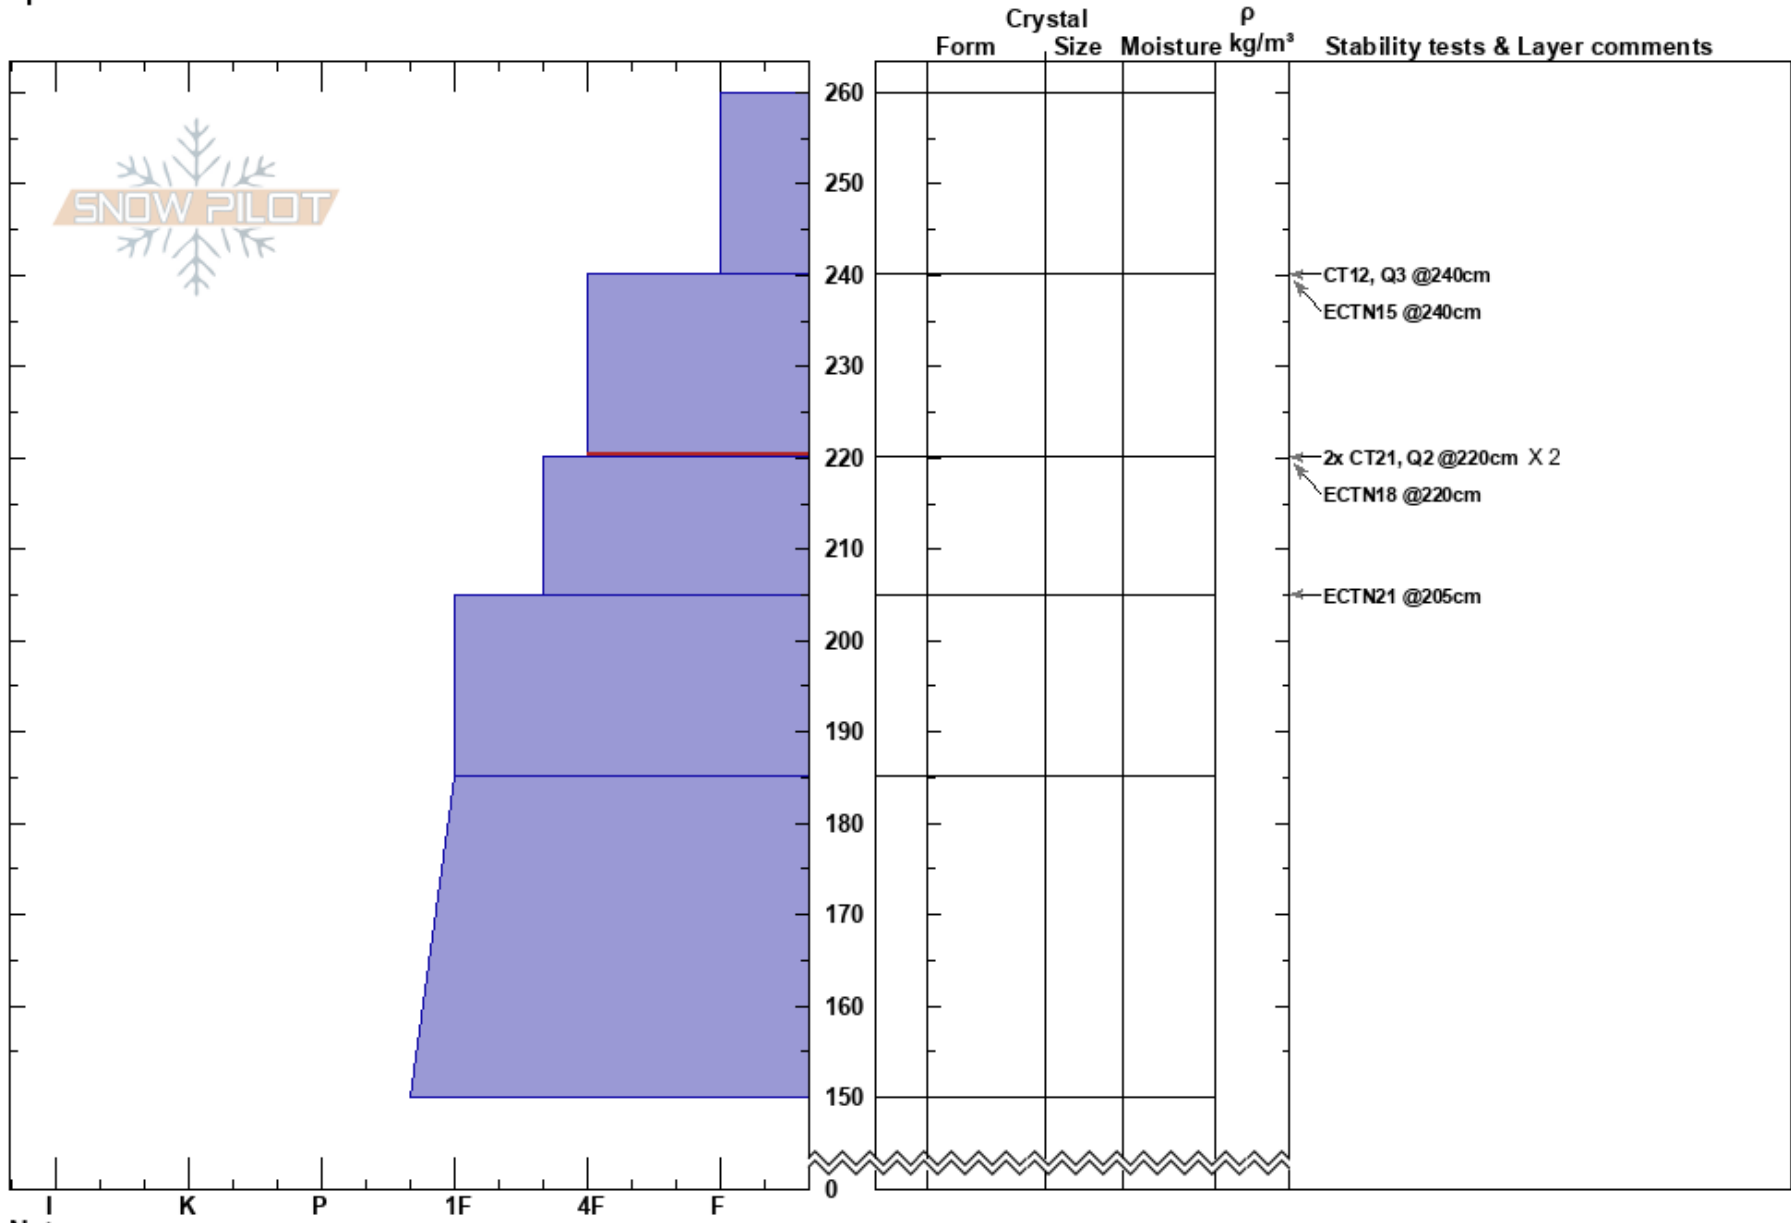

02232018LostTrail
 Bitterroot
 ID
 Elevation: 8000 ft
 Aspect: 24°
 Specifics:

Geoff Fast
 02/23/2018 - 12:00pm
 Co-ord: 45.70302N, -113.97249W
 Slope Angle: 34°
 Wind Loading: previous

Stability:
 Air Temperature: -12°C
 Sky Cover: FEW
 Precipitation: S-1
 Wind: S Light Breeze

HS:260
 PF: 20
 PS: 25
 240-220cm: Problematic layer

Notes: 10cm new snow