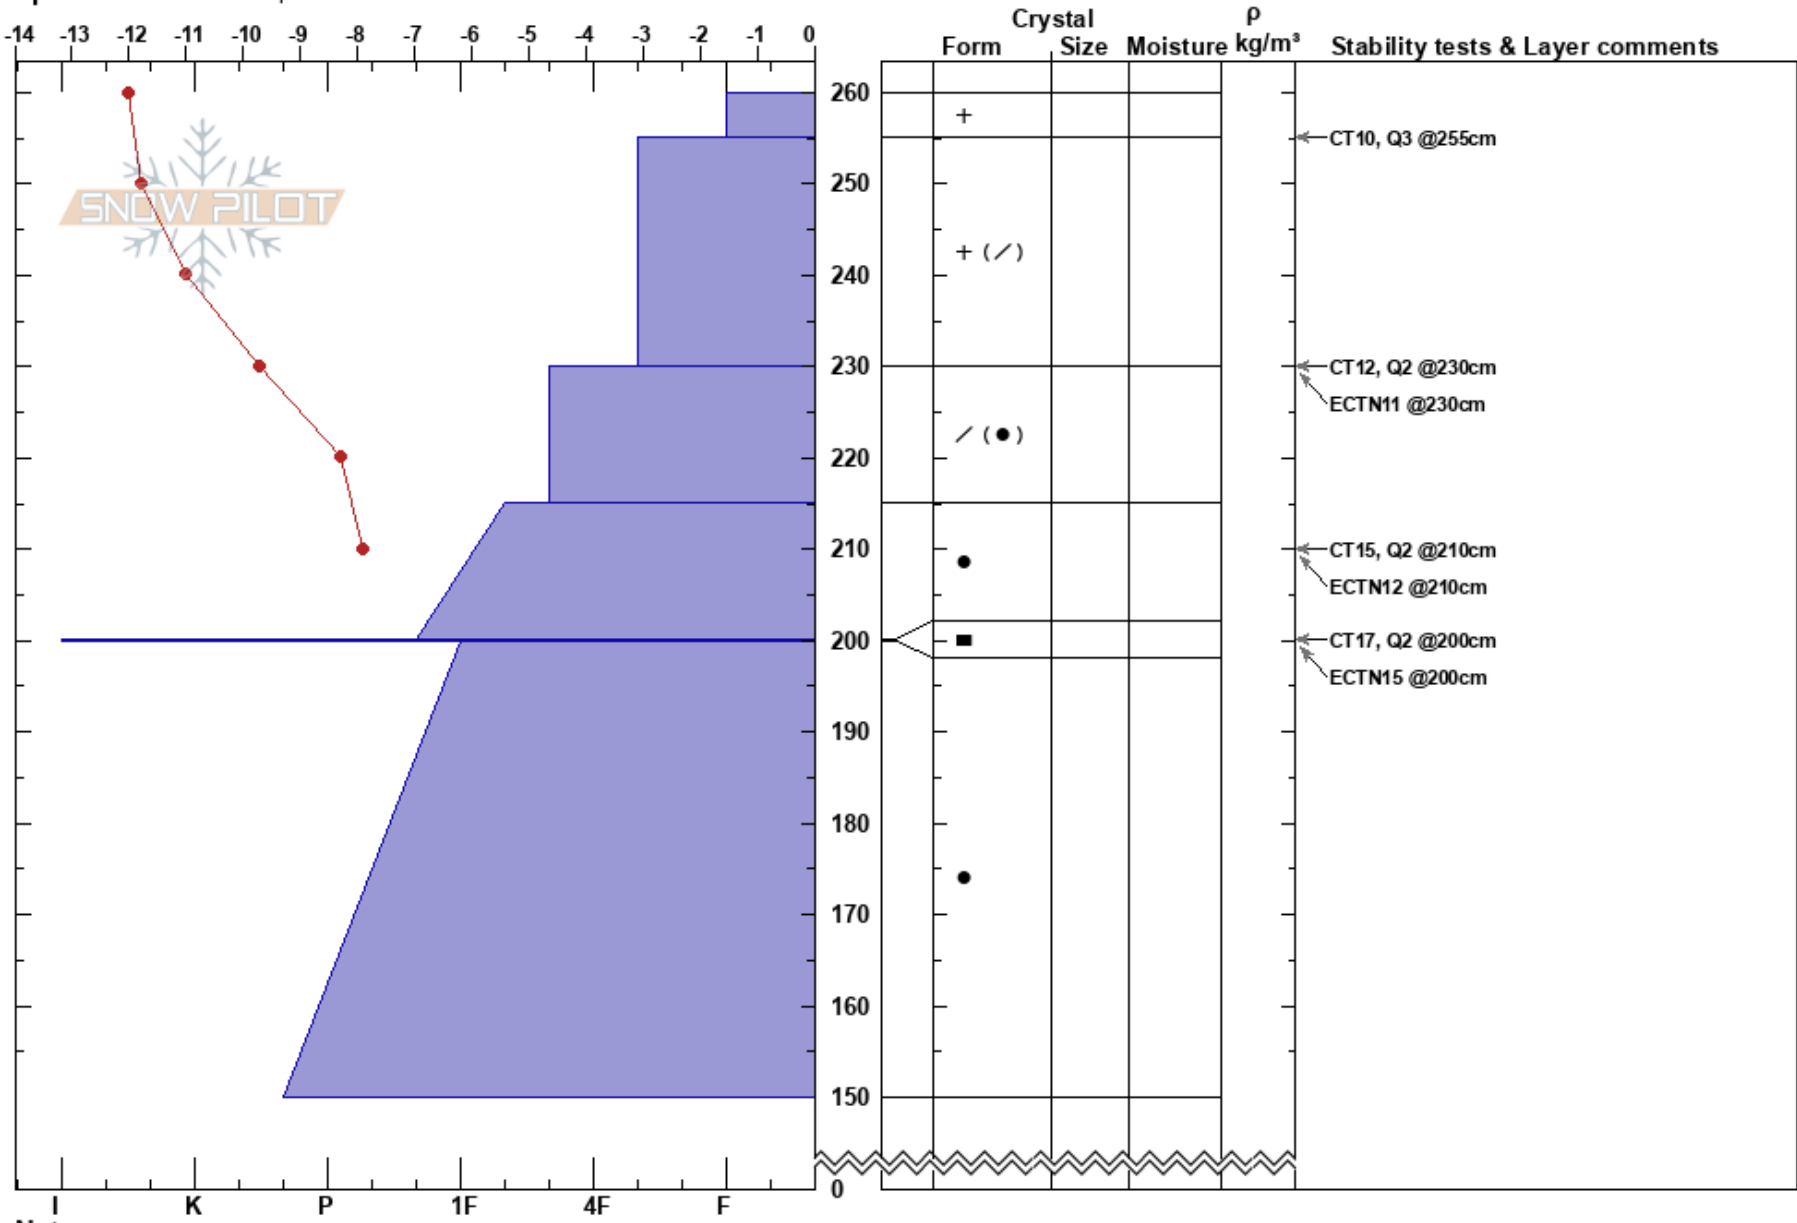

Rankin Rise
 Rattlesnake Mtns
 MT
 Elevation: 6900 ft
 Aspect: 133°
 Specifics: We skied slope

Timothy Laroche
 02/21/2018 - 12:30pm
 Co-ord: 47.03381N, -113.98480W
 Slope Angle: 32°
 Wind Loading: previous

Stability: Good
 Air Temperature: -14°C
 Sky Cover: BKN
 Precipitation: NO
 Wind: W Light Breeze

HS:260
 PF: 40
 200-199.9cm: Problematic layer

Notes: