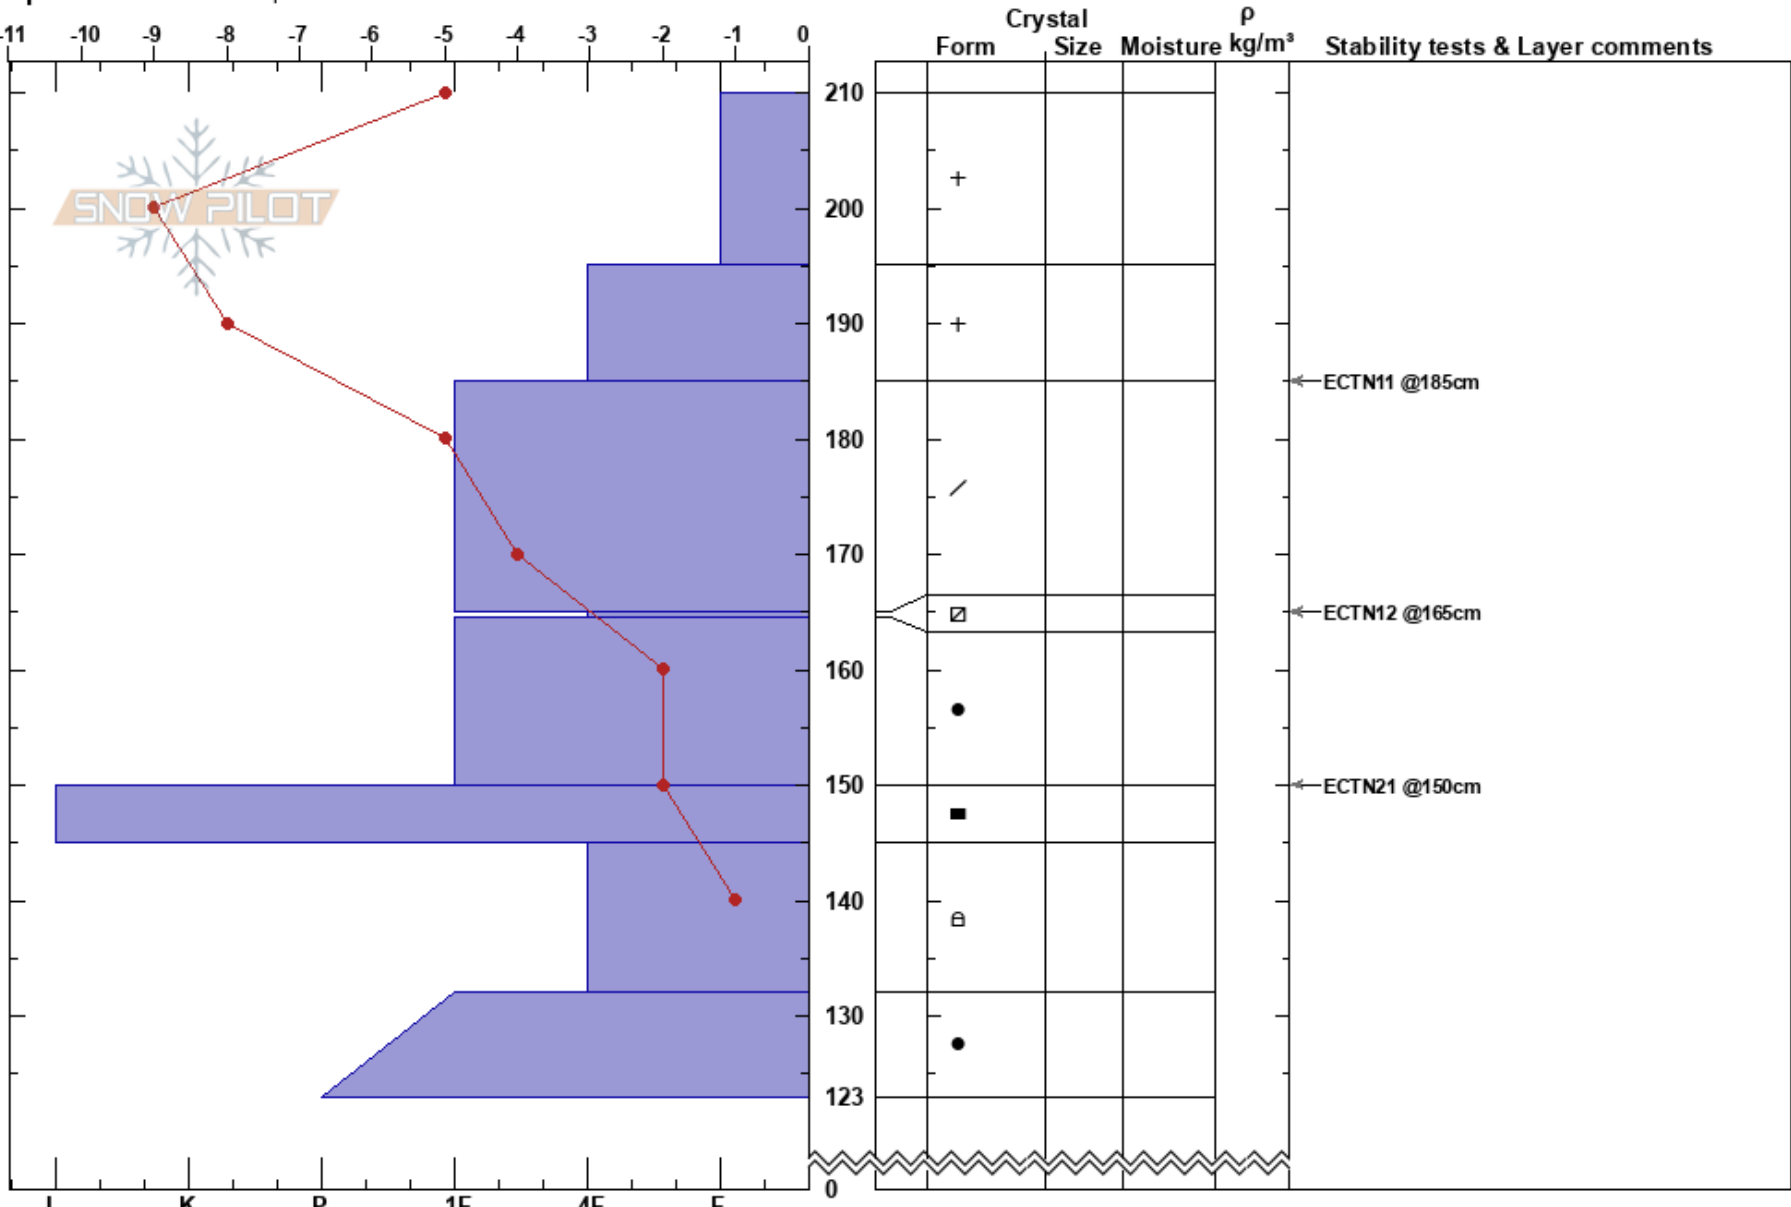

Lolo Pass
 Bitterroot
 MT
 Elevation: 6200 ft
 Aspect: 90°
 Specifics: We skied slope

Greg Anderson
 02/21/2018 - 11:00am
 Co-ord: 46.66180N, -114.59941W
 Slope Angle: 20°
 Wind Loading: previous

Stability: **HS:210**
 Air Temperature: -6°C PF: 45 165-164.5cm: Problematic layer
 Sky Cover: OVC
 Precipitation: NO
 Wind: SE Light Breeze

Notes: