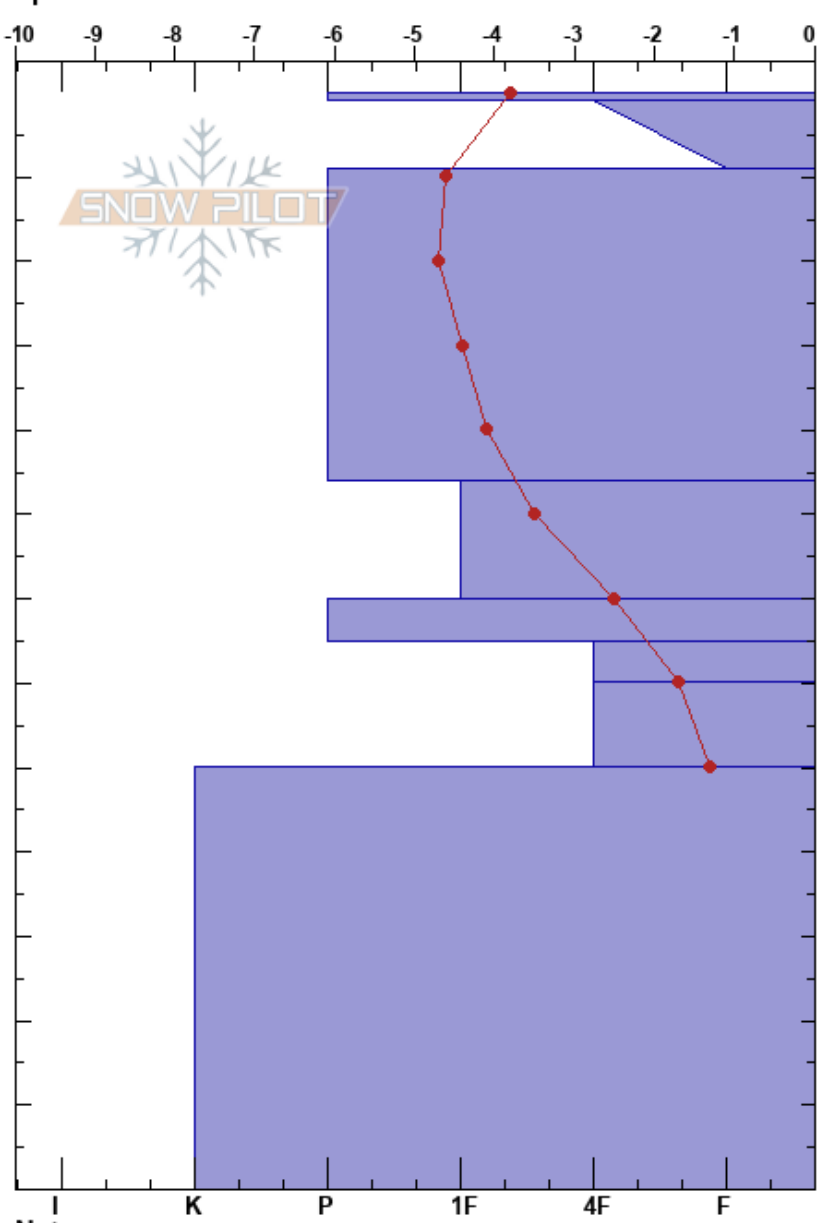

Rauset over tregrense
 Indre Fjordane
 Norway
 Elevation: 870 m
 Aspect: NE
 Specifics:

Lars-Ove Eikje
 21/02/2018 - 12:30
 Co-ord: 32V 344685E 6853912N
 Slope Angle:
 Wind Loading:

Stability:
 Air Temperature: -2.1°C
 Sky Cover:
 Precipitation:
 Wind:

HS: 130

Layer Notes:

| Form | Crystal | | ρ kg/m ³ | Stability tests & Layer comments |
|------|---------|----------|-----------------------------|----------------------------------|
| | Size | Moisture | | |
| • | | | | |
| / | | | | |
| . | | | | |
| ⊖ | | | | |
| □ | | | | |
| ○ | | | | |
| ○ | | | | |
| ○ | | | | |