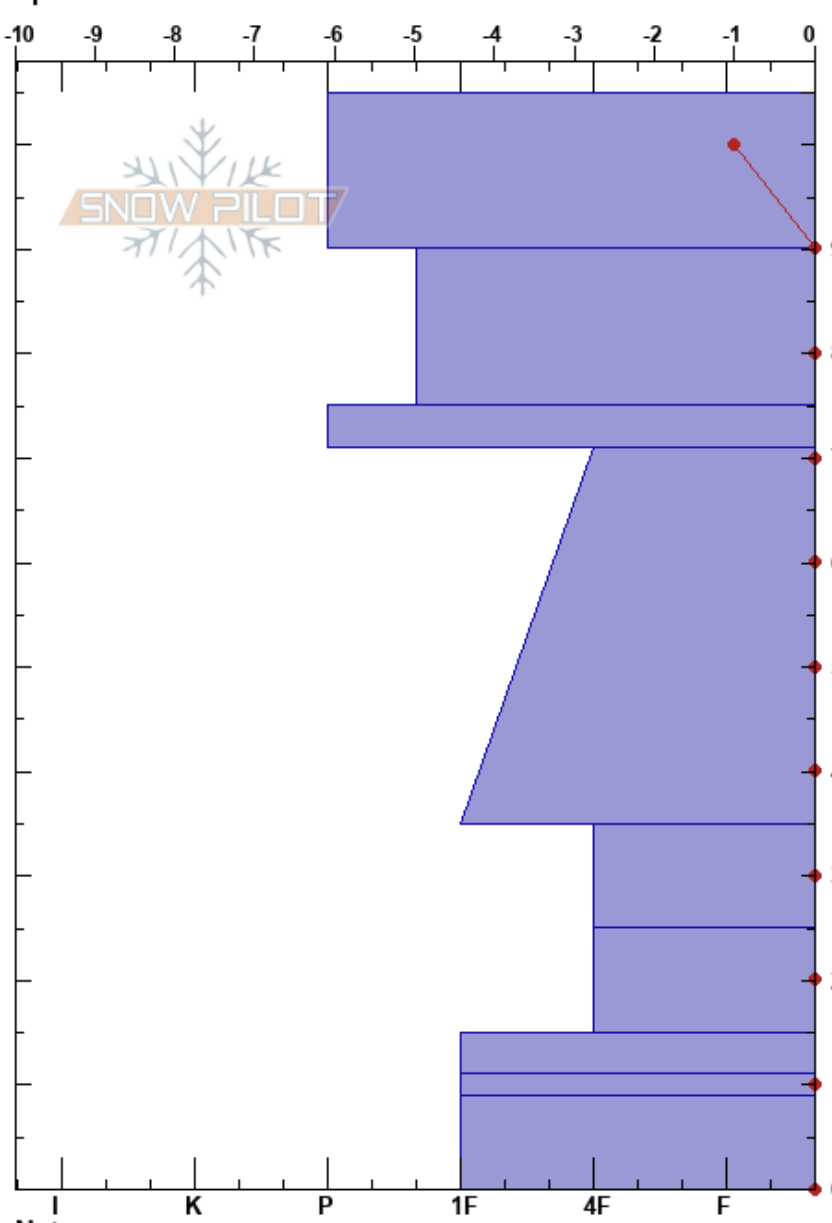

Gin Flat (Yosemite)  
 Sierra Nevada  
 CA  
 Elevation: 2134 m  
 Aspect: 175°  
 Specifics:

Jake Lincoln  
 02/21/2004 - 1:30pm  
 Co-ord:  
 Slope Angle: 5°  
 Wind Loading:

Stability:  
 Air Temperature: 10°C  
 Sky Cover: CLR  
 Precipitation:  
 Wind: W Calm

HS: 105 Layer Notes:

Form	Crystal		$\rho$ kg/m <sup>3</sup>	Stability tests & Layer comments
	Size	Moisture		
⊙⊙	0.5		377	
○	0.1-0.3		355	
⊙⊙	0.3		355	
			321	
○	0.1		398	
			366	
			403	
⊙⊙	0.1-0.3		376	
⊙⊙	0.1		379	
○	0.1-0.3			
⊙⊙	0.1-0.3		385	
⊙⊙	0.1-0.3			