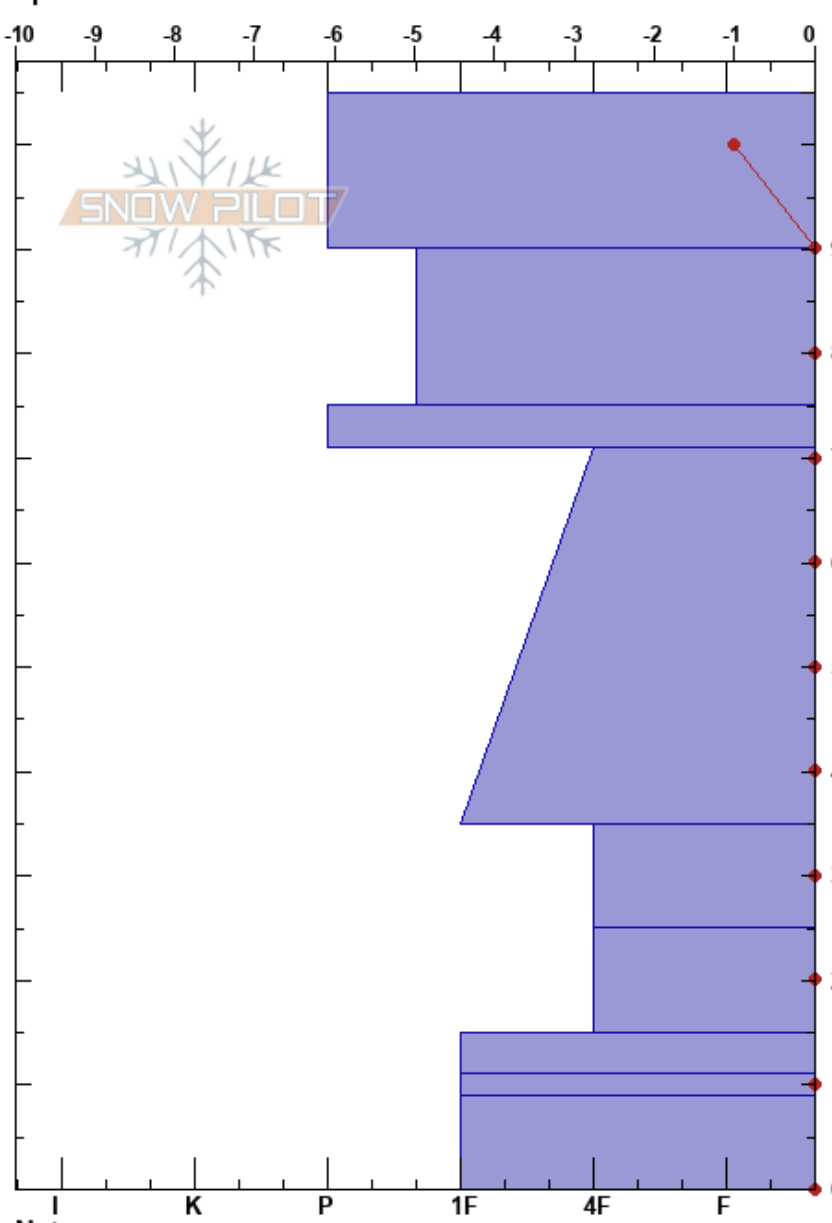

Gin Flat (Yosemite)
 Sierra Nevada
 CA
 Elevation: 2134 m
 Aspect: 175°
 Specifics:

Jake Lincoln
 02/21/2004 - 1:30pm
 Co-ord:
 Slope Angle: 5°
 Wind Loading:

Stability:
 Air Temperature: 10°C
 Sky Cover: CLR
 Precipitation:
 Wind: W Calm

HS: 105 Layer Notes:

Form	Crystal		ρ kg/m ³	Stability tests & Layer comments
	Size	Moisture		
⊙⊙	0.5		377	
○	0.1-0.3		355	
⊙⊙	0.3		355	
			321	
○	0.1		398	
			366	
			403	
⊙⊙	0.1-0.3		376	
⊙⊙	0.1		379	
○	0.1-0.3			
⊙⊙	0.1-0.3		385	
⊙⊙	0.1-0.3			