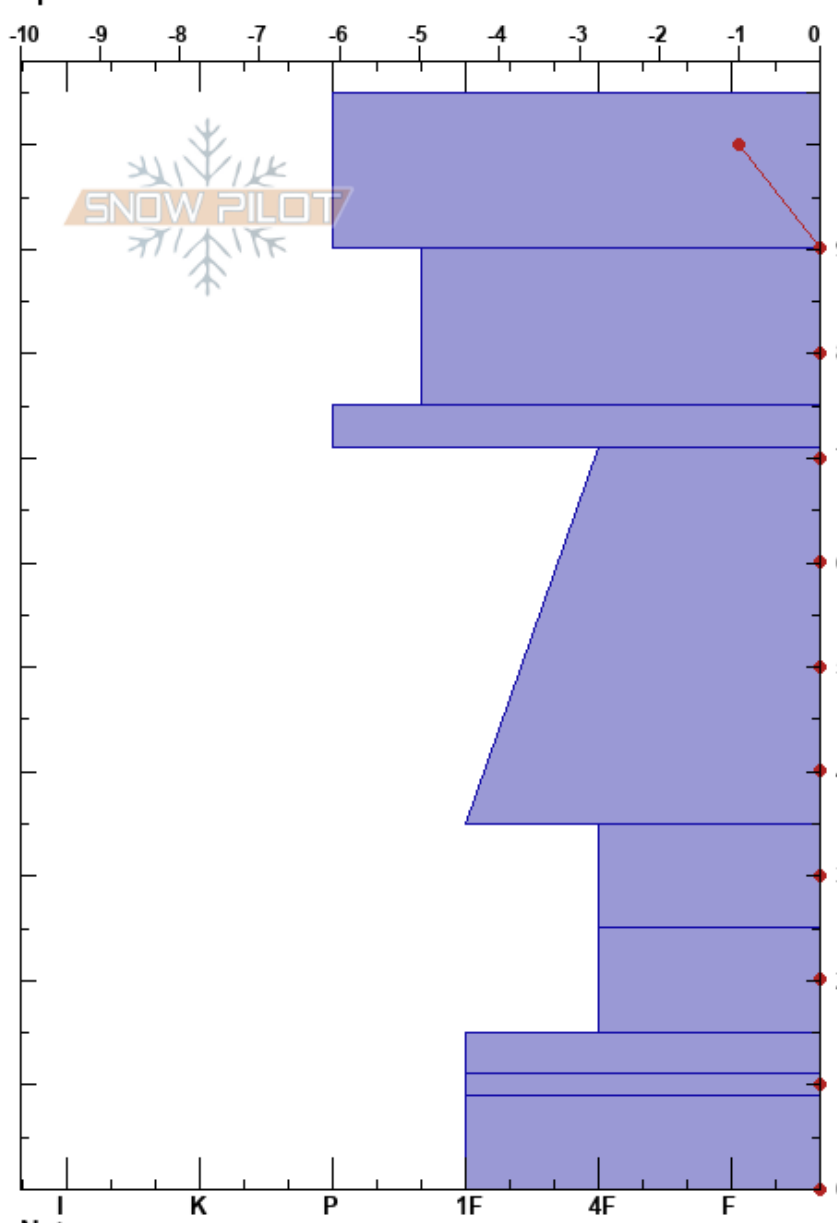

Gin Flat (Yosemite)
 Sierra Nevada
 CA
 Elevation: 2134 m
 Aspect: 175°
 Specifics:

Jake Lincoln
 02/21/2004 - 1:30pm
 Co-ord:
 Slope Angle: 5°
 Wind Loading:

Stability:
 Air Temperature: 10°C
 Sky Cover: CLR
 Precipitation:
 Wind: W Calm

HS: 105

Layer Notes:

Form	Crystal		ρ kg/m ³	Stability tests & Layer comments
	Size	Moisture		
⊙⊙	0.5		377	
○	0.1-0.3		355	
⊙⊙	0.3		355	
			321	
○	0.1		398	
			366	
			403	
⊙⊙	0.1-0.3		376	
⊙⊙	0.1		379	
○	0.1-0.3			
⊙⊙	0.1-0.3		385	
⊙⊙	0.1-0.3			