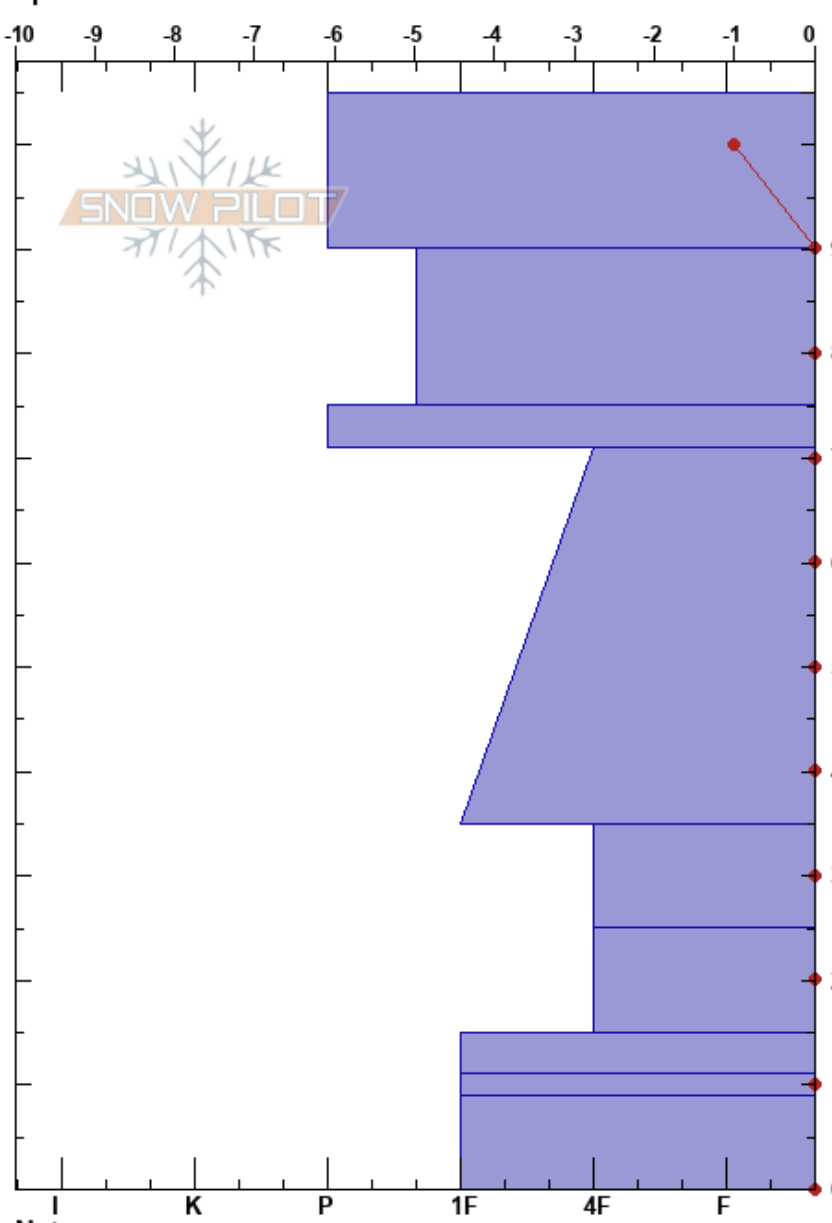

Gin Flat (Yosemite)
 Sierra Nevada
 CA
 Elevation: 2134 m
 Aspect: 175°
 Specifics:

Jake Lincoln
 02/21/2004 - 1:30pm
 Co-ord:
 Slope Angle: 5°
 Wind Loading:

Stability:
 Air Temperature: 10°C
 Sky Cover: CLR
 Precipitation:
 Wind: W Calm

HS: 105 Layer Notes:

Elevation (m)	Crystal		ρ kg/m ³	Stability tests & Layer comments
	Form	Size		
105				
100	⊙⊙	0.5	377	
90			355	
80	○	0.1-0.3	355	
70	⊙⊙	0.3	321	
60			398	
50	○	0.1	366	
40			403	
30	⊙⊙	0.1-0.3	376	
20	⊙⊙	0.1	379	
10	○	0.1-0.3		
10	⊙⊙	0.1-0.3	385	
0	⊙⊙	0.1-0.3		