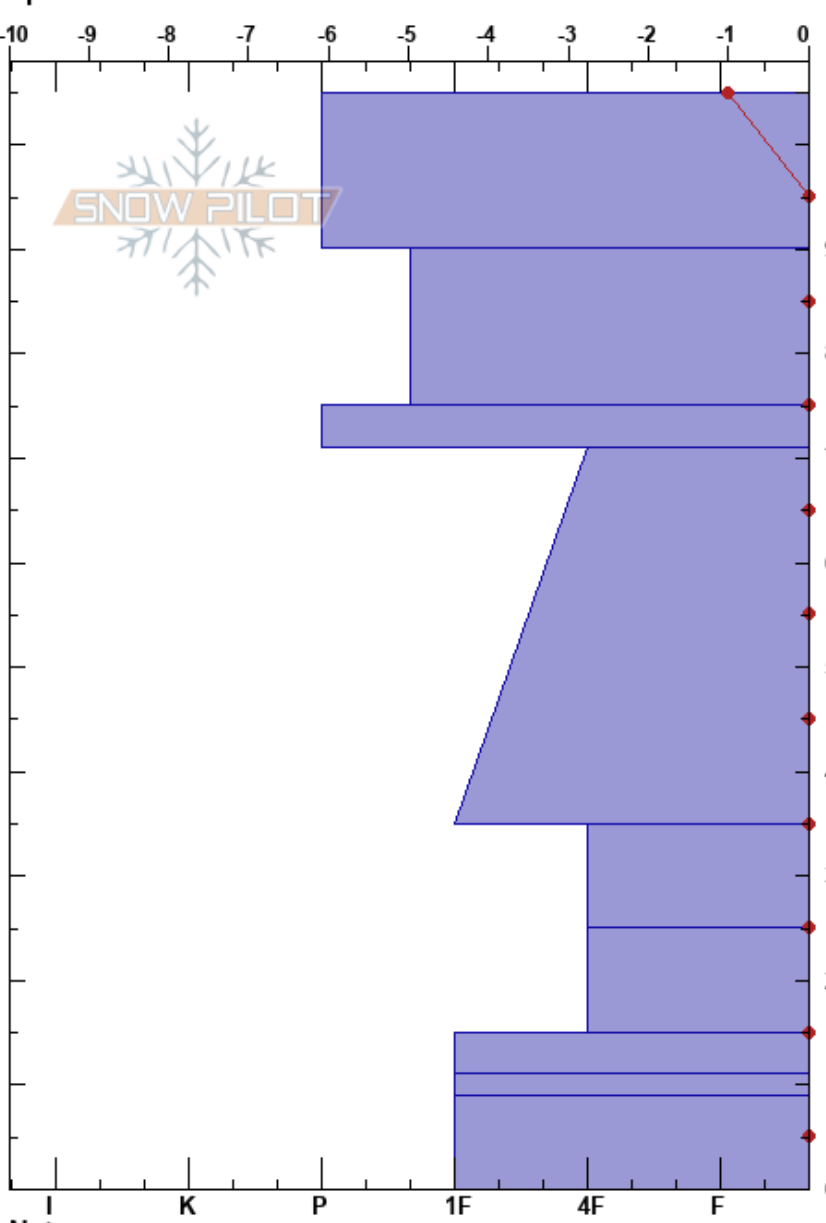

Gin Flat  
 Sierra Nevada  
 CA  
 Elevation: 2134 m  
 Aspect: 175°  
 Specifics:

Isabella Beltran  
 03/21/2004 - 1:30pm  
 Co-ord:  
 Slope Angle: 5°  
 Wind Loading:

Stability:  
 Air Temperature: 10°C  
 Sky Cover: CLR  
 Precipitation: NO  
 Wind: W Calm

Layer Notes:

Height (m)	Crystal		Moisture	$\rho$ kg/m <sup>3</sup>	Stability tests & Layer comments
	Form	Size			
105					
100	⊙⊙	0.5		377	
90				355	
80	○	0.3		355	
70	⊙⊙	0.3		321	
60				398	
50	○	0.1		366	
40				403	
30	⊙⊙	0.3		376	
20	⊙⊙	0.1		379	
10	○	0.1			
10	⊙⊙	0.1		385	
0	⊙⊙	0.1			