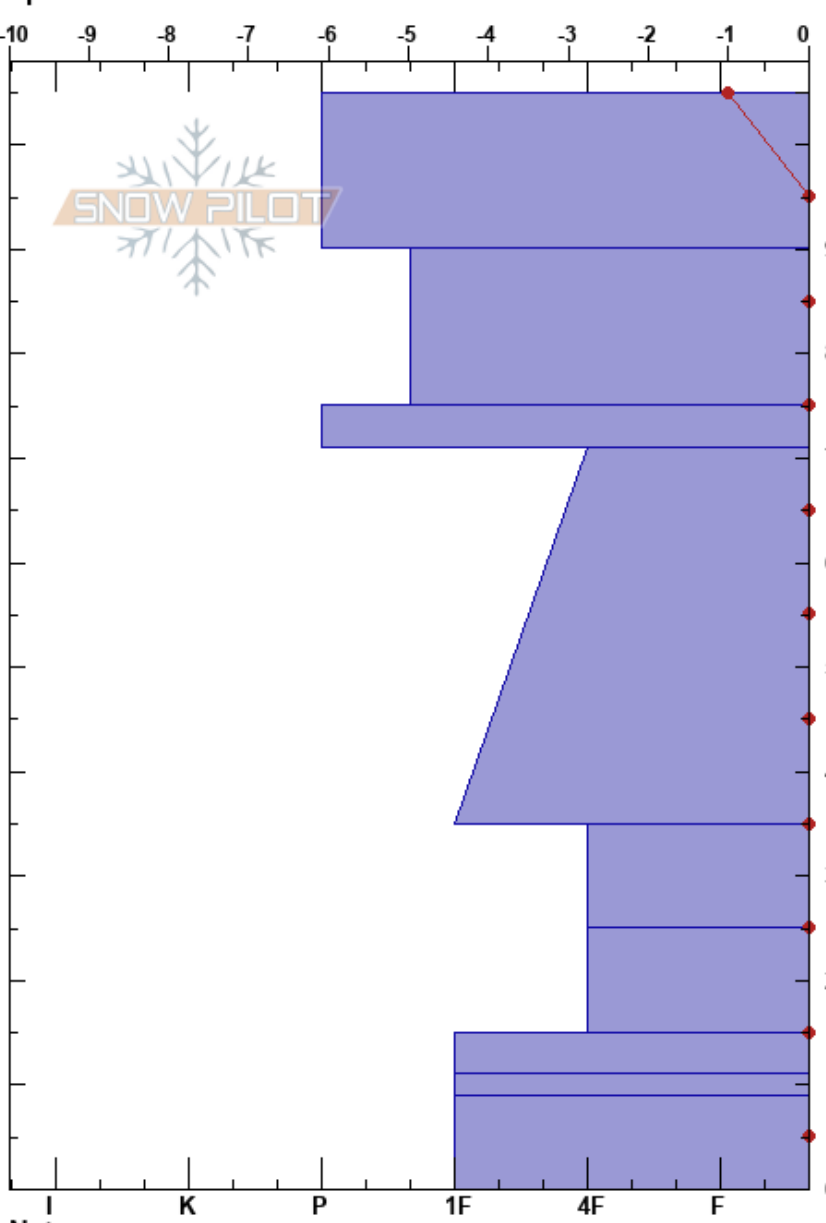

Gin Flat  
 Sierra Nevada  
 CA  
 Elevation: 2134 m  
 Aspect: 175°  
 Specifics:

Isabella Beltran  
 03/21/2004 - 1:30pm  
 Co-ord:  
 Slope Angle: 5°  
 Wind Loading:

Stability:  
 Air Temperature: 10°C  
 Sky Cover: CLR  
 Precipitation: NO  
 Wind: W Calm

Layer Notes:

Form	Crystal		Moisture	$\rho$ kg/m <sup>3</sup>	Stability tests & Layer comments
	Size				
⊙⊙	0.5			377	
○	0.3			355	
				355	
⊙⊙	0.3				
				321	
				398	
○	0.1				
				366	
				403	
⊙⊙	0.3				
				376	
⊙⊙	0.1				
				379	
○	0.1				
⊙⊙	0.1				
				385	
⊙⊙	0.1				