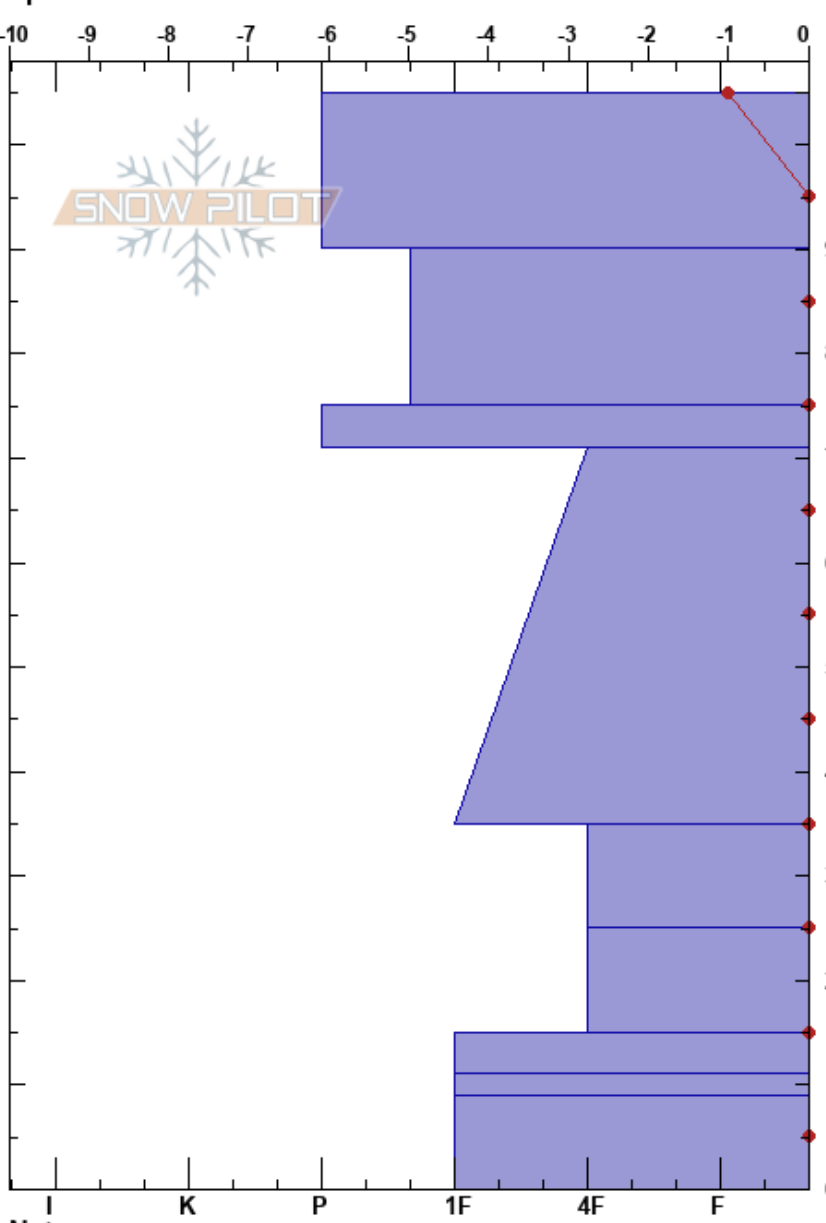

Gin Flat
 Sierra Nevada
 CA
 Elevation: 2134 m
 Aspect: 175°
 Specifics:

Isabella Beltran
 03/21/2004 - 1:30pm
 Co-ord:
 Slope Angle: 5°
 Wind Loading:

Stability:
 Air Temperature: 10°C
 Sky Cover: CLR
 Precipitation: NO
 Wind: W Calm

Layer Notes:

Height (m)	Crystal		Moisture	ρ kg/m ³	Stability tests & Layer comments
	Form	Size			
105					
100	⊙⊙	0.5		377	
90				355	
80	○	0.3		355	
70	⊙⊙	0.3		321	
60				398	
50	○	0.1		366	
40				403	
30	⊙⊙	0.3		376	
20	⊙⊙	0.1		379	
10	○	0.1			
10	⊙⊙	0.1		385	
0	⊙⊙	0.1			