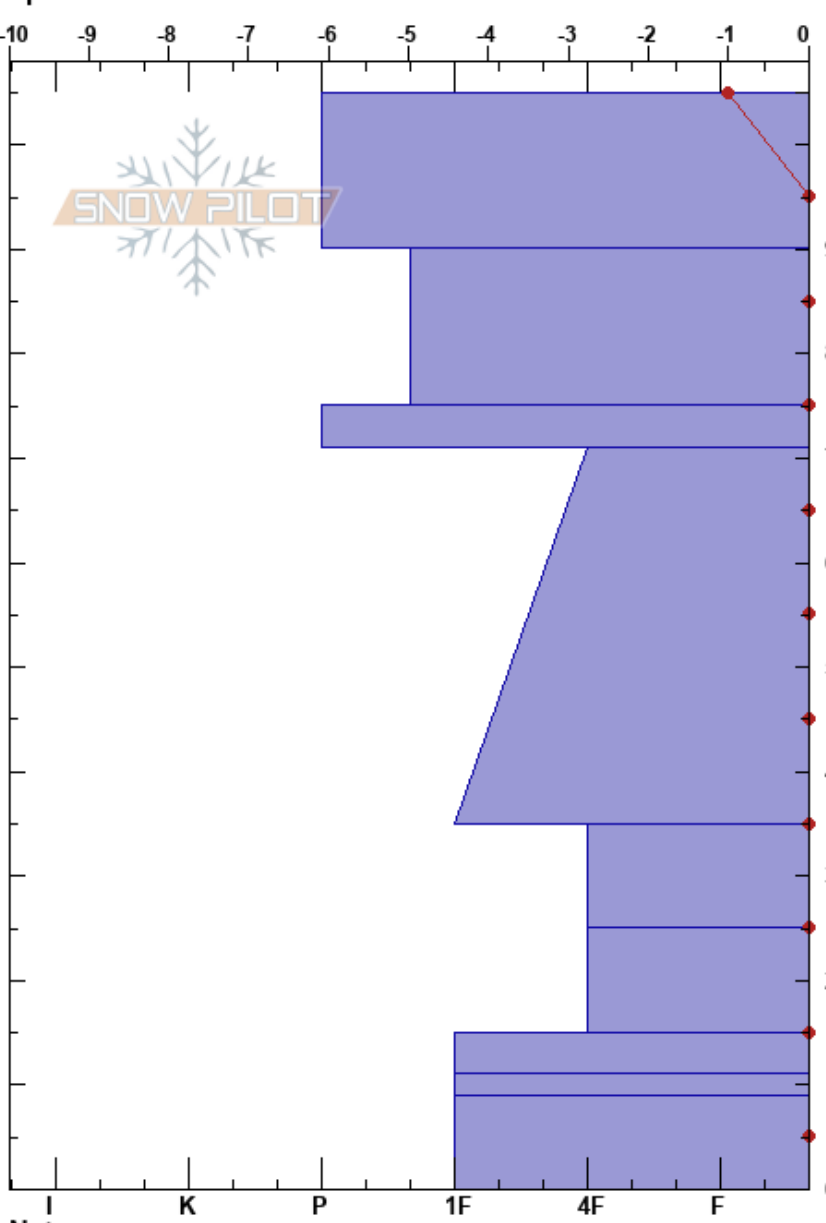

Gin Flat  
 Sierra Nevada  
 CA  
 Elevation: 2134 m  
 Aspect: 175°  
 Specifics:

Isabella Beltran  
 03/21/2004 - 1:30pm  
 Co-ord:  
 Slope Angle: 5°  
 Wind Loading:

Stability:  
 Air Temperature: 10°C  
 Sky Cover: CLR  
 Precipitation: NO  
 Wind: W Calm

Layer Notes:

Elevation (m)	Crystal		Moisture	$\rho$ kg/m <sup>3</sup>	Stability tests & Layer comments
	Form	Size			
105					
100	⊙⊙	0.5		377	
90				355	
80	○	0.3		355	
70	⊙⊙	0.3		321	
60				398	
50	○	0.1		366	
40				403	
30	⊙⊙	0.3		376	
20	⊙⊙	0.1		379	
10	○	0.1			
10	⊙⊙	0.1		385	
0	⊙⊙	0.1			