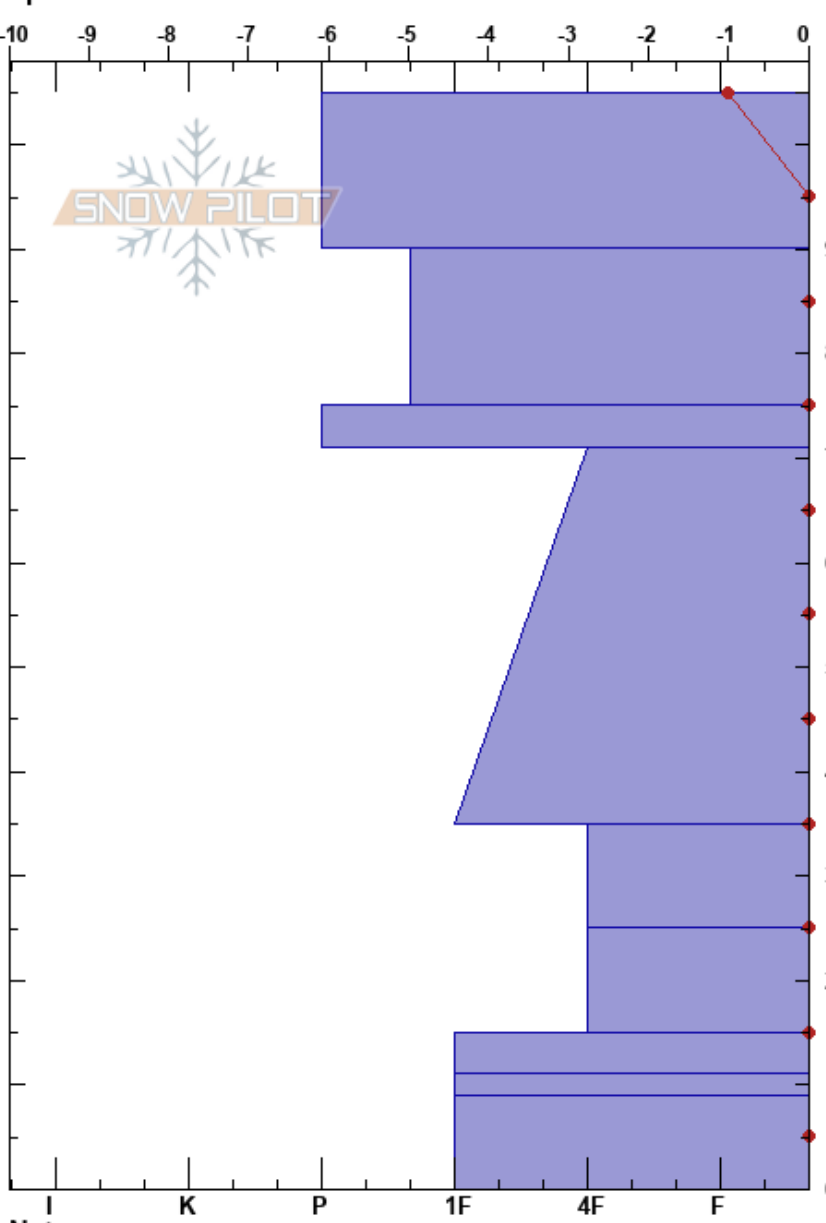

Gin Flat
 Sierra Nevada
 CA
 Elevation: 2134 m
 Aspect: 175°
 Specifics:

Isabella Beltran
 03/21/2004 - 1:30pm
 Co-ord:
 Slope Angle: 5°
 Wind Loading:

Stability:
 Air Temperature: 10°C
 Sky Cover: CLR
 Precipitation: NO
 Wind: W Calm

Layer Notes:

Depth (m)	Crystal		Moisture	ρ kg/m ³	Stability tests & Layer comments
	Form	Size			
105					
100	⊙⊙	0.5		377	
90				355	
80	○	0.3		355	
70	⊙⊙	0.3		321	
60				398	
50	○	0.1		366	
40				403	
30	⊙⊙	0.3		376	
20	⊙⊙	0.1		379	
10	○	0.1			
10	⊙⊙	0.1		385	
0	⊙⊙	0.1			