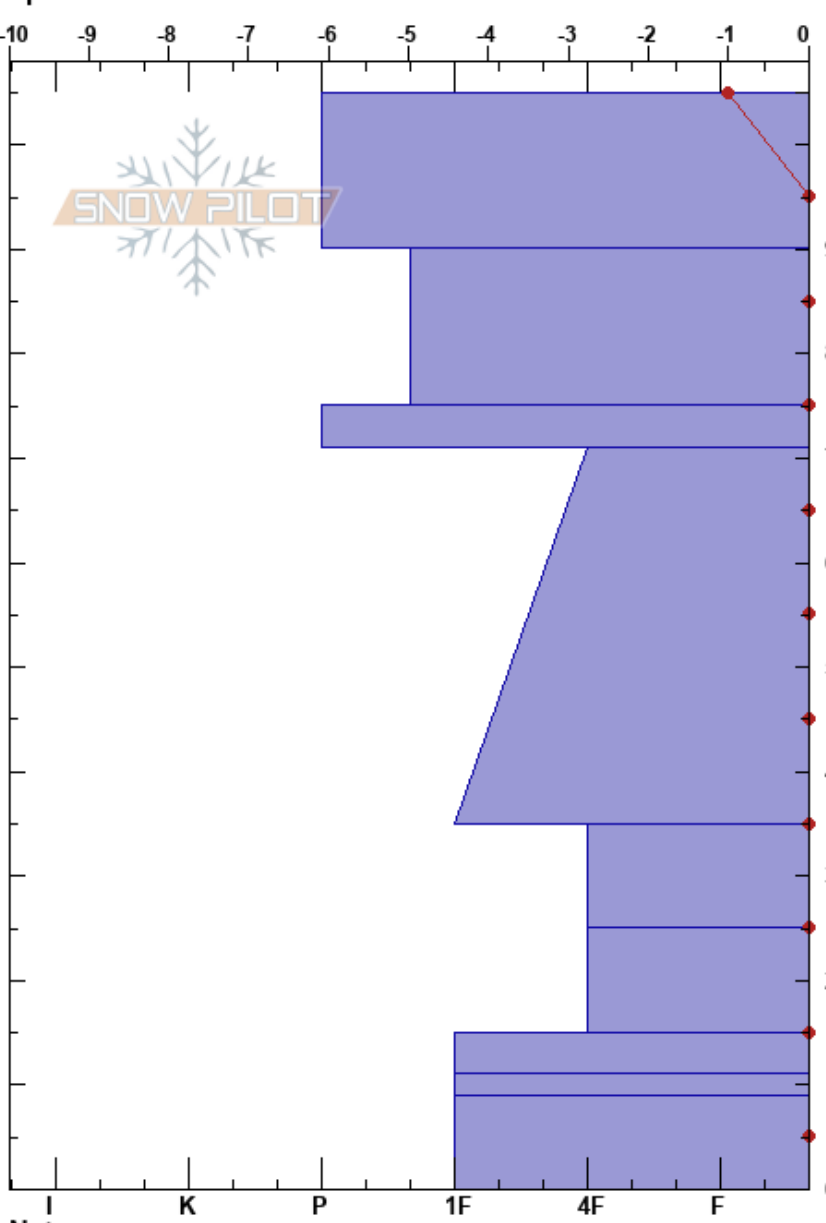

Gin Flat
 Sierra Nevada
 CA
 Elevation: 2134 m
 Aspect: 175°
 Specifics:

Isabella Beltran
 03/21/2004 - 1:30pm
 Co-ord:
 Slope Angle: 5°
 Wind Loading:

Stability:
 Air Temperature: 10°C
 Sky Cover: CLR
 Precipitation: NO
 Wind: W Calm

Layer Notes:

Depth (cm)	Crystal		Moisture	ρ kg/m ³	Stability tests & Layer comments
	Form	Size			
105					
100	⊙⊙	0.5		377	
90				355	
80	○	0.3		355	
70	⊙⊙	0.3		321	
60				398	
50	○	0.1		366	
40				403	
30	⊙⊙	0.3		376	
20	⊙⊙	0.1		379	
10	○	0.1			
10	⊙⊙	0.1		385	
0	⊙⊙	0.1			