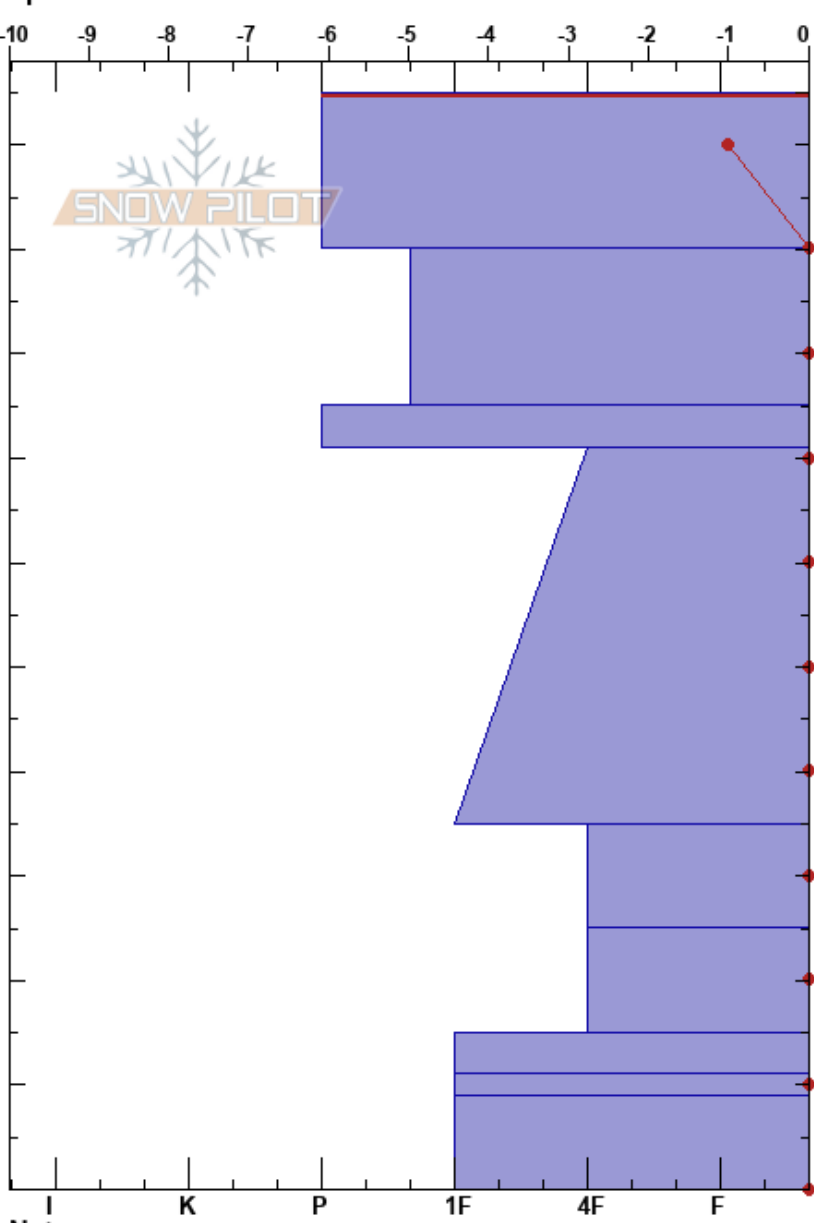

Gin Flat
 Sierra Nevada
 CA
 Elevation: 2134 m
 Aspect: 175°
 Specifics:

cristina vargas
 03/21/2004 - 1:30pm
 Co-ord:
 Slope Angle: 5°
 Wind Loading: no

Stability:
 Air Temperature: 10°C
 Sky Cover: CLR
 Precipitation: NO
 Wind: W Calm

HS: 105
 Layer Notes:
 105-90cm: Problematic layer

Form	Crystal		Moisture	ρ kg/m ³	Stability tests & Layer comments
	Size				
				377	
⊙⊙	0.5			377	
				355	
○	0.3			355	
⊙⊙	0.3			321	
				321	
				398	
○	0.1			366	
				403	
⊙⊙	0.3			376	
				376	
⊙⊙	0.3			379	
				379	
○	0.3			385	
⊙⊙	0.3			385	
				385	
⊙⊙	0.3				

Notes: SWE=295.1 kg/m²